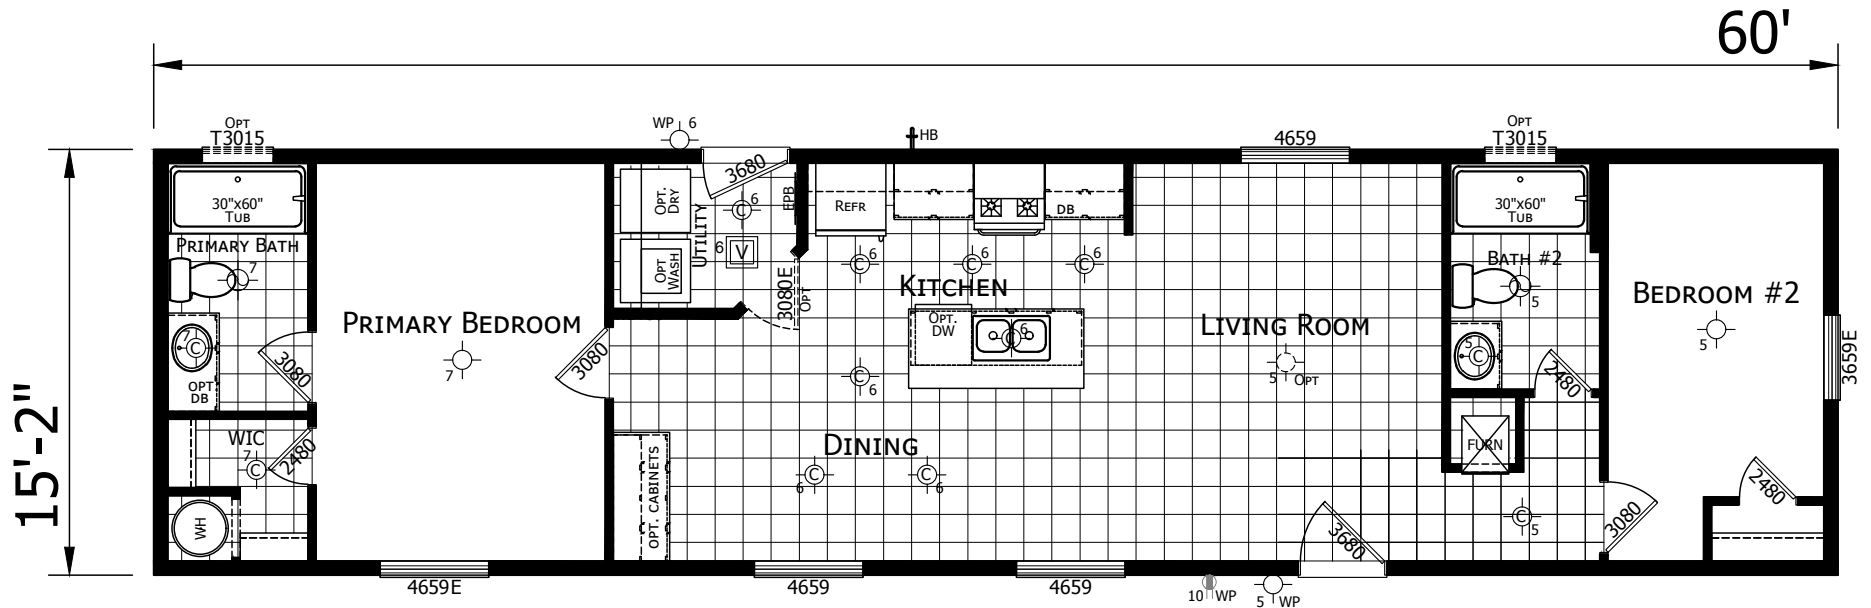

Willis

Winchester Series

910 SQ. FT. (Approximate) 2 Bedroom, 2 Bath

Last Updated: 9-25-23

CHAMPION HOMES CENTER
1442 Sunnyside Rd.
Weiser, ID 83672

FactoryExpoHomesDirect.com | 1-800-419-3568

IMPORTANT: Champion Homes reserves the right to modify, cancel or substitute products or features of this event at any time without prior notice or obligation. Pictures and other promotional materials are representative and may depict or contain floor plans, square footages, elevations, options, upgrades, extra design features, decorations, floor coverings, specialty light fixtures, custom paint and wall coverings, window treatments, landscaping, sound and alarm systems, furnishings, appliances, and other designer/decorator features and amenities that are not included as part of the home and/or may not be available at all locations. Home, pricing and community information is subject to change, and homes to prior sale, at any time without notice or obligation. ©2020 Champion Homes. All rights reserved.