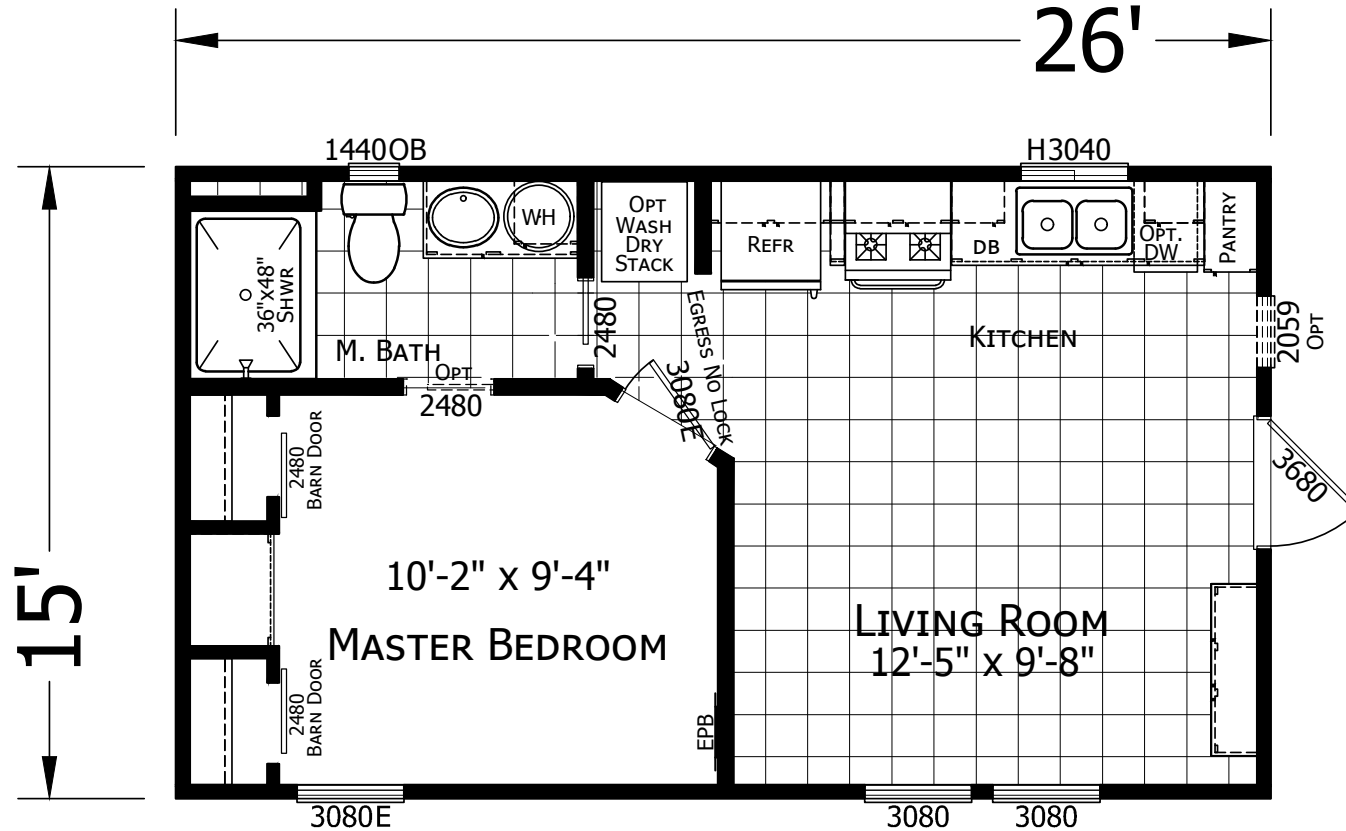

# Castle Rock

American River Series

399 SQ. FT. (Approximate) 1 Bedroom, 1 Bath

Last Updated: 9-22-22