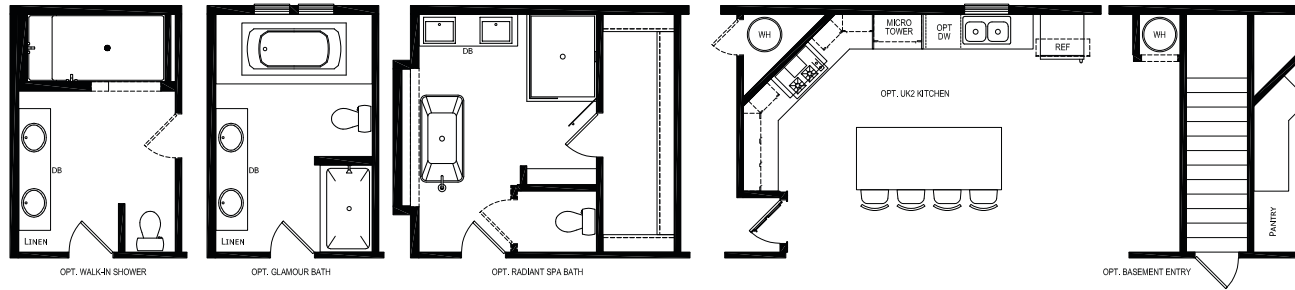

Abordale

Central Great Plains Hidden Valley Series

1,798 SQ. FT. (Approximate) 3 Bedrooms, 2 Baths

Last Updated: 1-23-23

CHAMPION HOMES CENTER
3200 Enterprise Ave.
York, NE 68467

ExpoMobileHomes.com | 1-800-504-3219