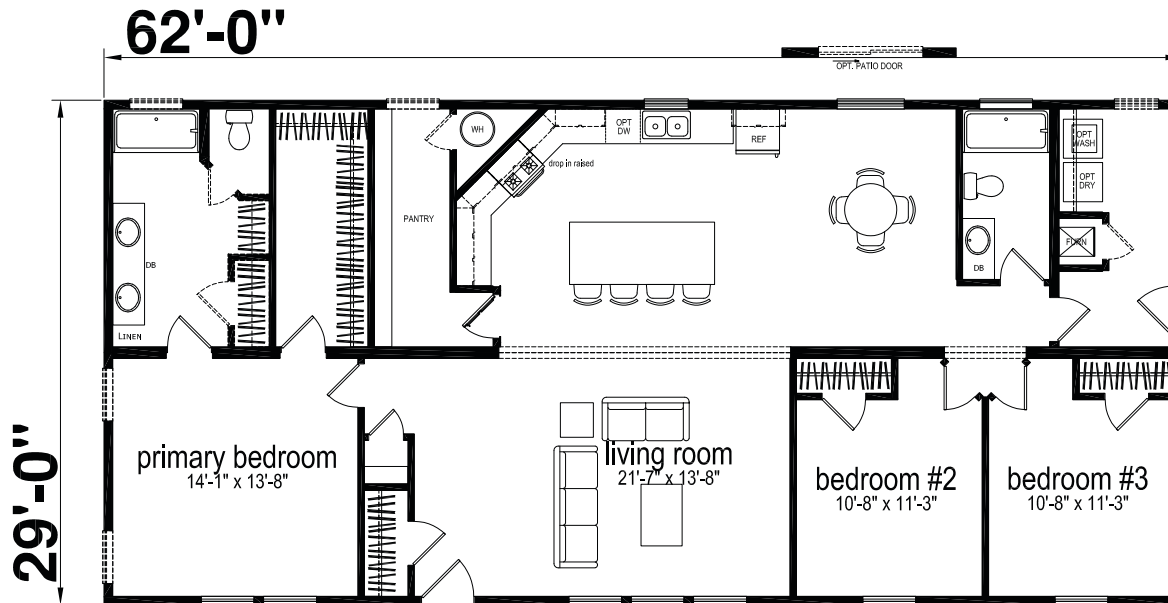

Abordale

Central Great Plains Hidden Valley Series

1,798 SQ. FT. (Approximate) 3 Bedrooms, 2 Baths

Last Updated: 1-23-23

CHAMPION HOMES CENTER
3200 Enterprise Ave.
York, NE 68467

ExpoMobileHomes.com | 1-800-504-3219