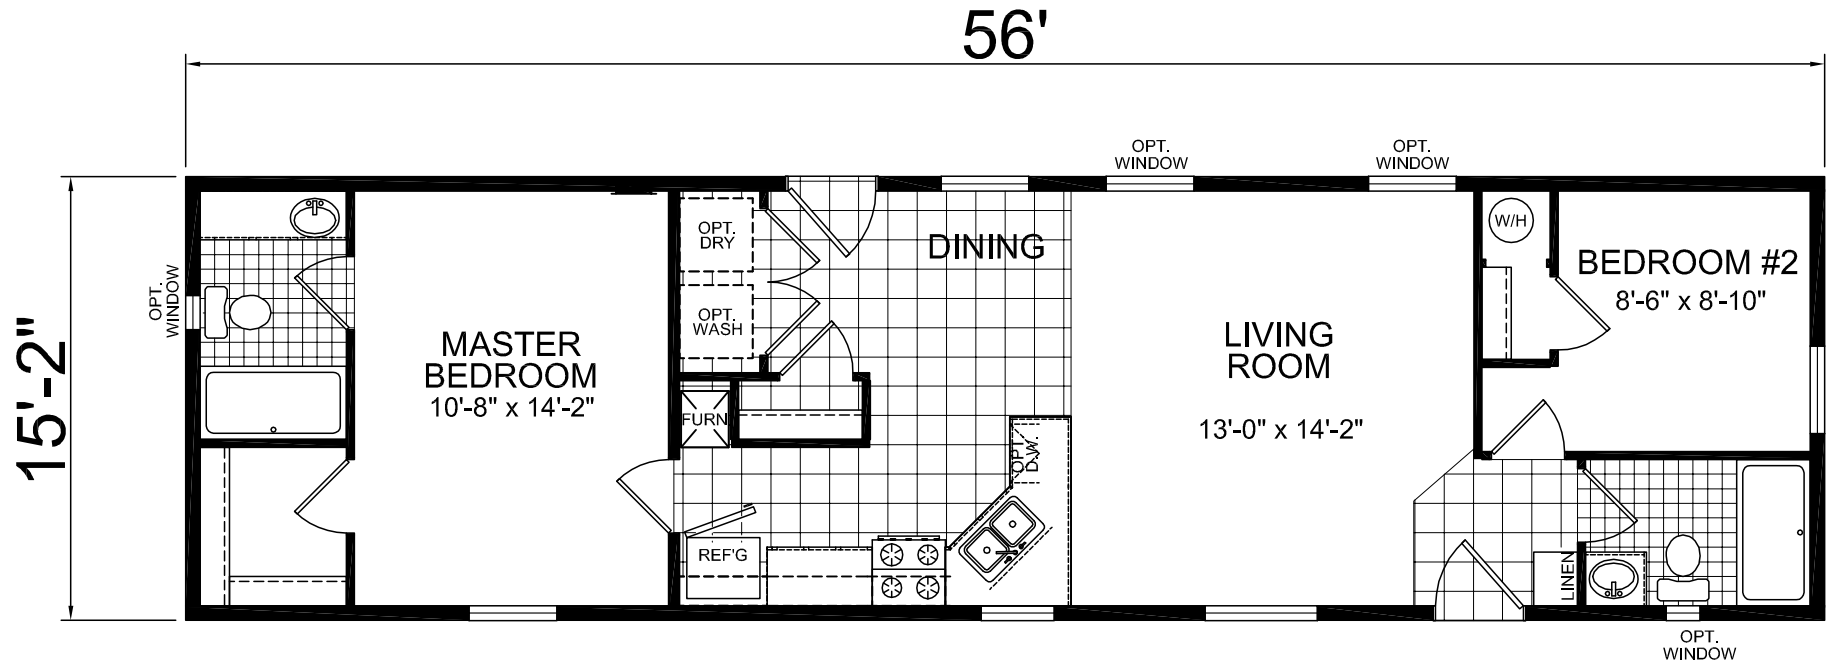

Albion

Central Great Plains Series - Single Section

850 SQ. FT. (Approximate) 2 Bedroom, 2 Bath

CHAMPION®
RETAIL CENTER

Last Updated: 9-13-23

CHAMPION RETAIL CENTER
3200 Enterprise Ave.
York, NE 68467

ExpoMobileHomes.com | 1-800-504-3219