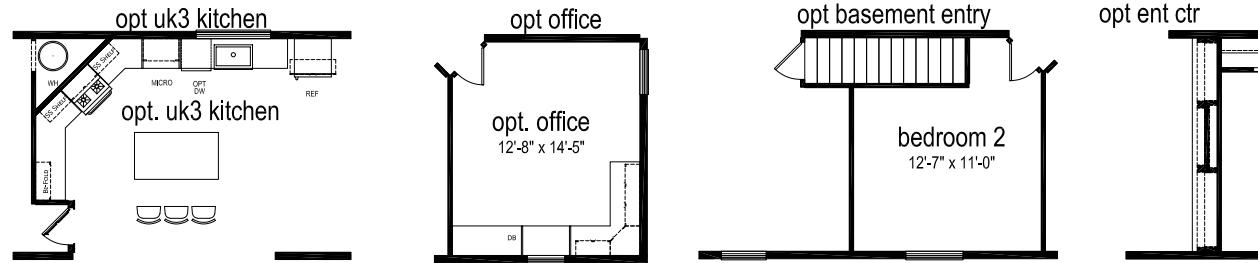

# Barley

Hidden Valley Platte Series - Multi Section

2,002 SQ. FT. (Approximate) 3 Bedroom, 2 Bath

Last Updated:11-14-25

**CHAMPION HOMES CENTER**  
3200 Enterprise Ave.  
York, NE 68467

**ExpoMobileHomes.com | 1-800-504-3219**