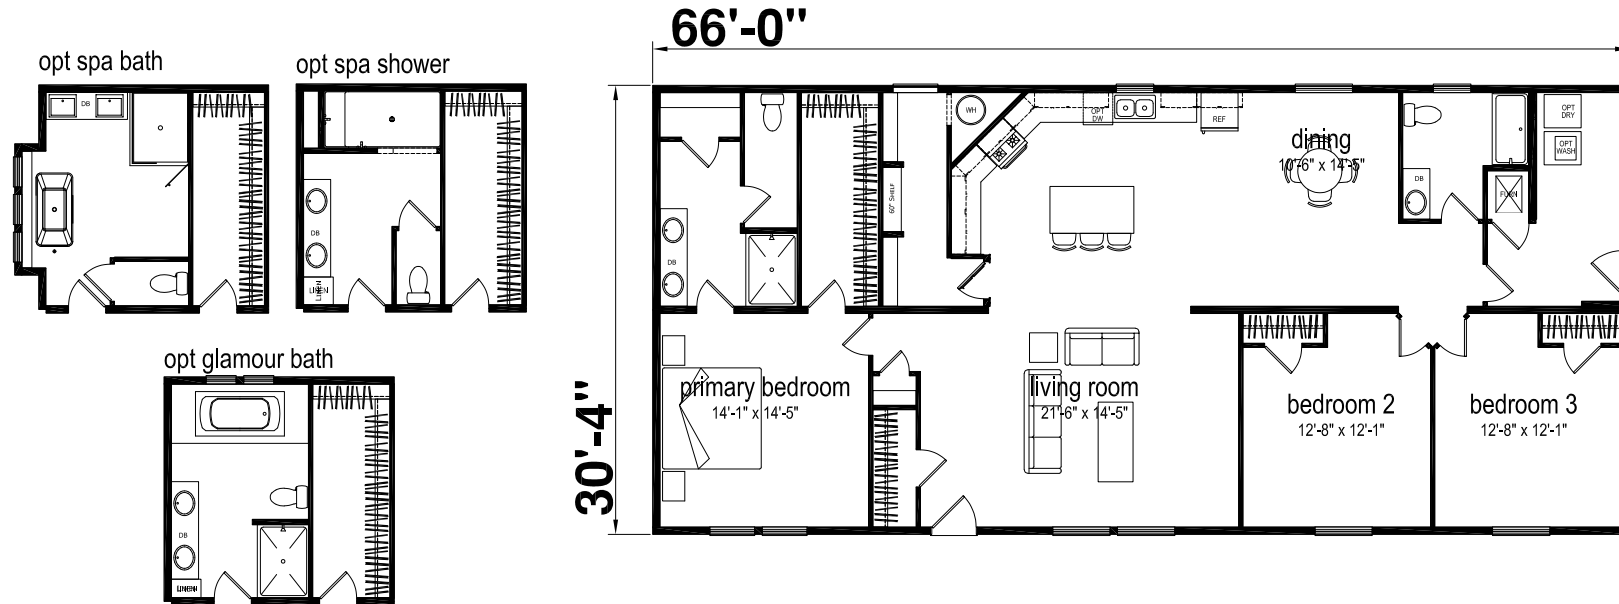

# Barley

Hidden Valley Platte Series - Multi Section

2,002 SQ. FT. (Approximate) 3 Bedroom, 2 Bath

Last Updated:11-14-25

**CHAMPION HOMES CENTER**  
3200 Enterprise Ave.  
York, NE 68467

**ExpoMobileHomes.com | 1-800-504-3219**