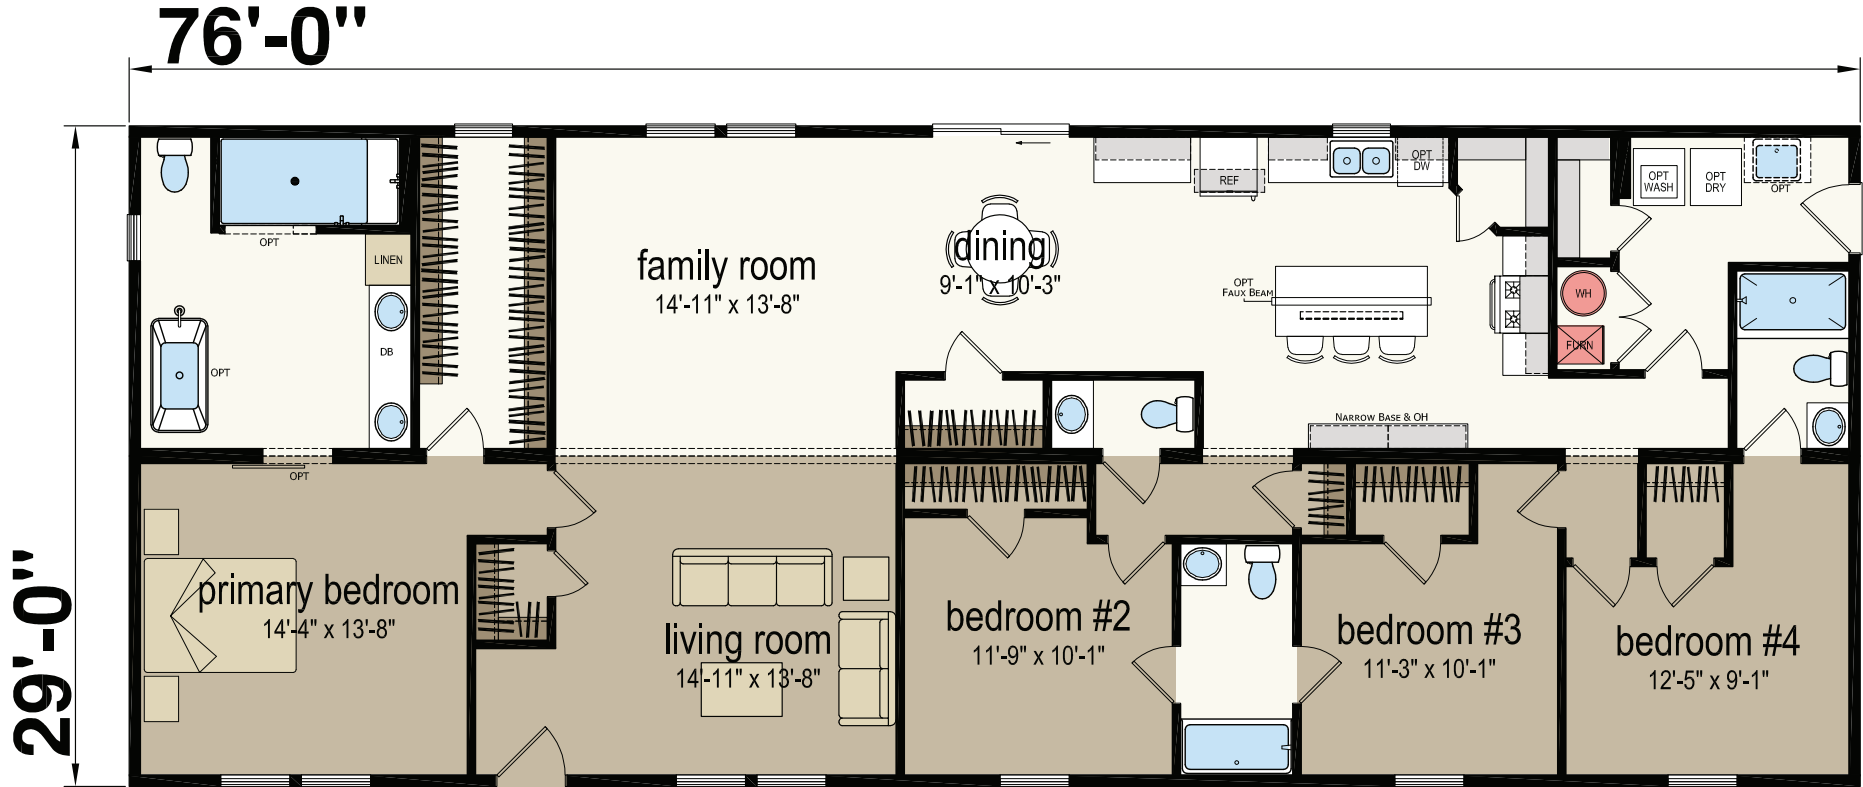

Belfaire

Champion Series - Multi Section Series

2,204 SQ. FT. (Approximate) 4 Bedroom, 2 Bath

CHAMPION®
RETAIL CENTER

Last Updated: 5-30-23

CHAMPION RETAIL CENTER
3200 Enterprise Ave.
York, NE 68467

ExpoMobileHomes.com | 1-800-504-3219