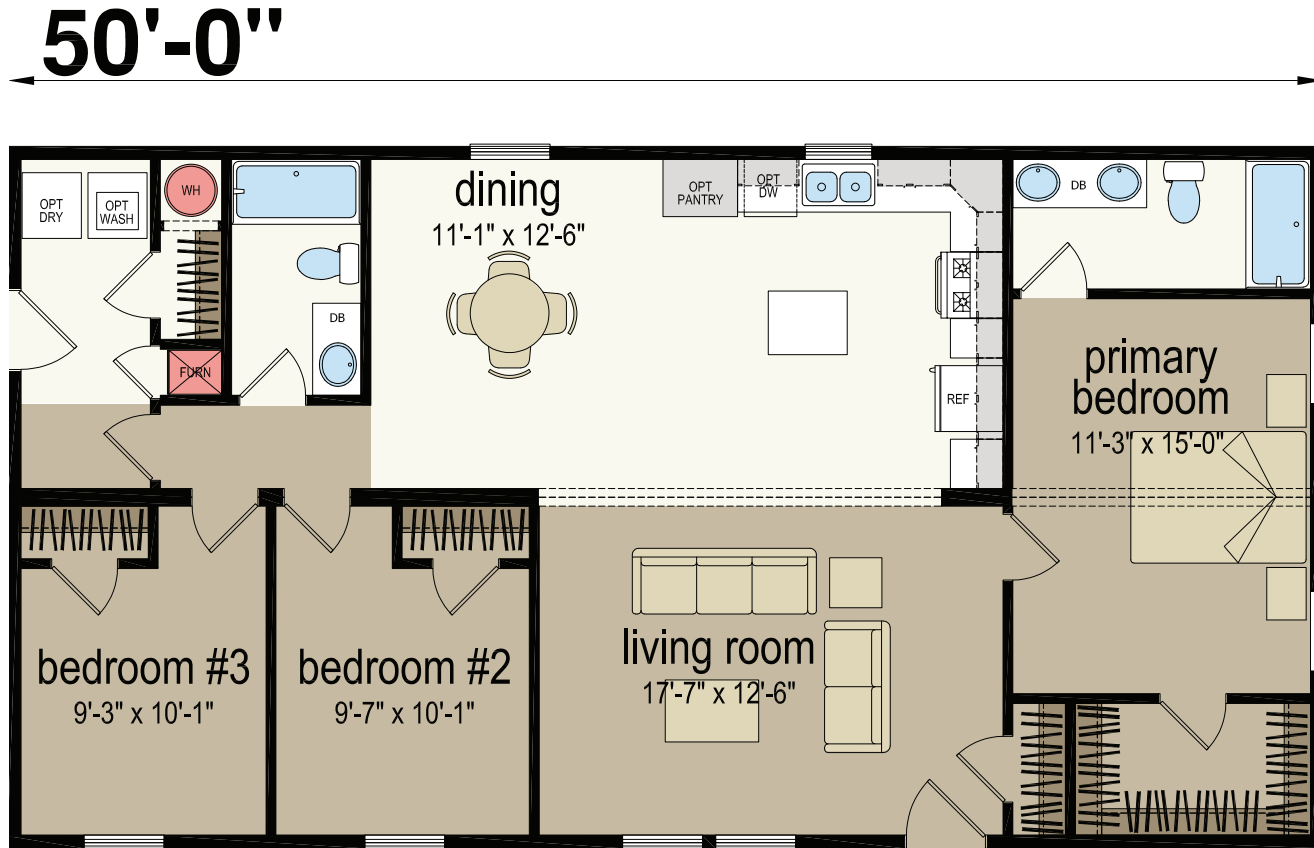

# Beverly

Central Great Plains Series - Multi Section

1,333 SQ. FT. (Approximate) 3 Bedroom, 2 Bath

CHAMPION<sup>®</sup>  
RETAIL CENTER

Last Updated: 5-30-23

**CHAMPION RETAIL CENTER**  
3200 Enterprise Ave.  
York, NE 68467