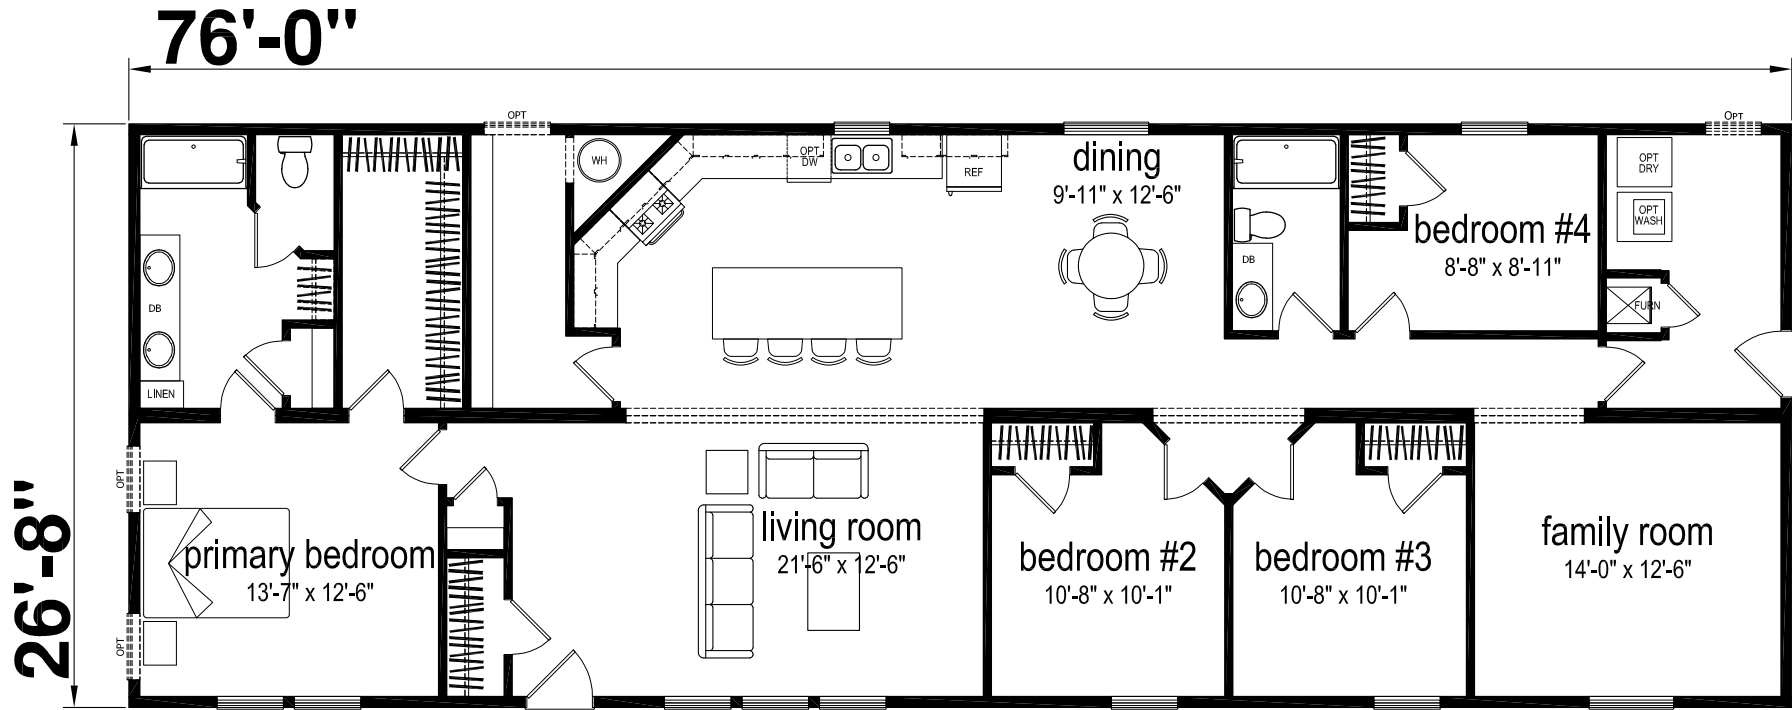

Braniff

Central Great Plains Hidden Valley Series

2,204 SQ. FT. (Approximate) 4 Bedroom, 2 Bath

CHAMPION®
RETAIL CENTER

Last Updated: 5-30-23

CHAMPION HOMES CENTER
3200 Enterprise Ave.
York, NE 68467

ExpoMobileHomes.com | 1-800-504-3219