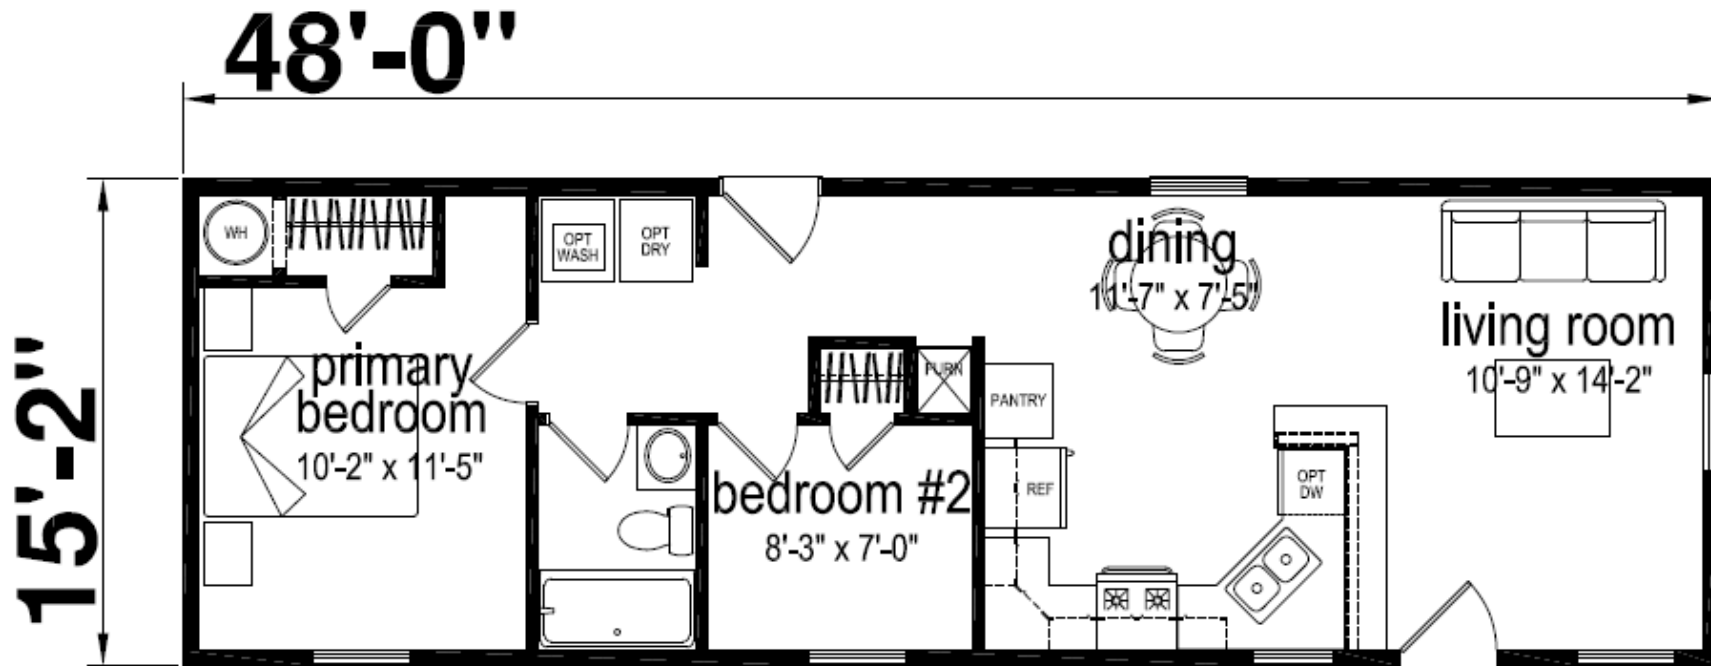

Bridgeport XL

Platte Series - Single Section

728 SQ. FT. (Approximate) 2 Bedrooms, 1 Bath

Last Updated: 4-2-26

CHAMPION RETAIL CENTER
3200 Enterprise Ave.
York, NE 68467

ExpoMobileHomes.com | 1-800-504-3219