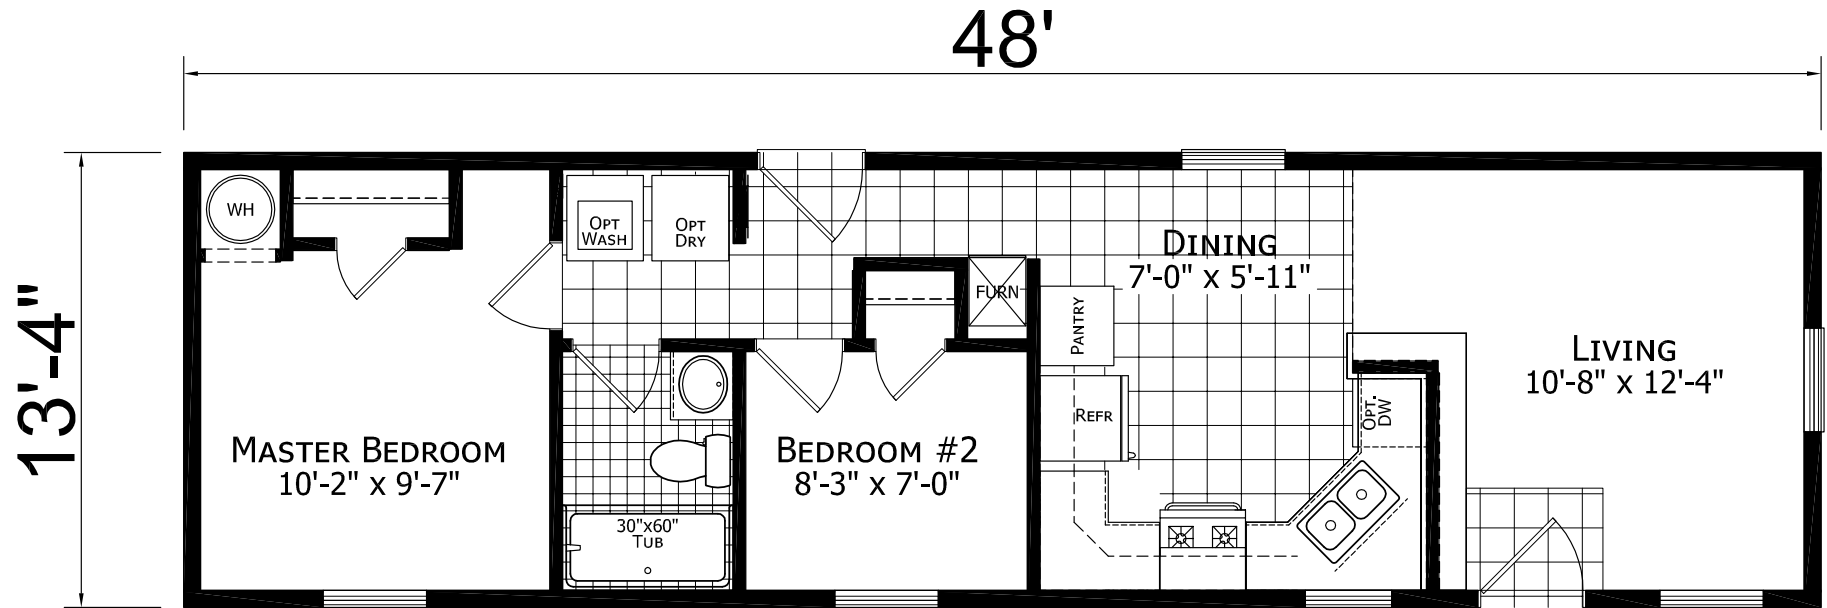

Bridgeport

Central Great Plains Series

640 SQ. FT. (Approximate) 2 Bedroom, 1 Bath

Last Updated: 12-28-20

FACTORY EXPO HOME CENTERS
3200 Enterprise Ave.
York, NE 68467

ExpoMobileHomes.com | 1-800-504-3219

IMPORTANT: Alta Cima Corp reserves the right to modify, cancel or substitute products or features of this event at any time without prior notice or obligation. Pictures and other promotional materials are representative and may depict or contain floor plans, square footages, elevations, options, upgrades, extra design features, decorations, floor coverings, specialty light fixtures, custom paint and wall coverings, window treatments, landscaping, sound and alarm systems, furnishings, appliances, and other designer/decorator features and amenities that are not included as part of the home and/or may not be available at all locations. Home, pricing and community information is subject to change, and homes to prior sale, at any time without notice or obligation. ©2020 Alta Cima Corp. All rights reserved.