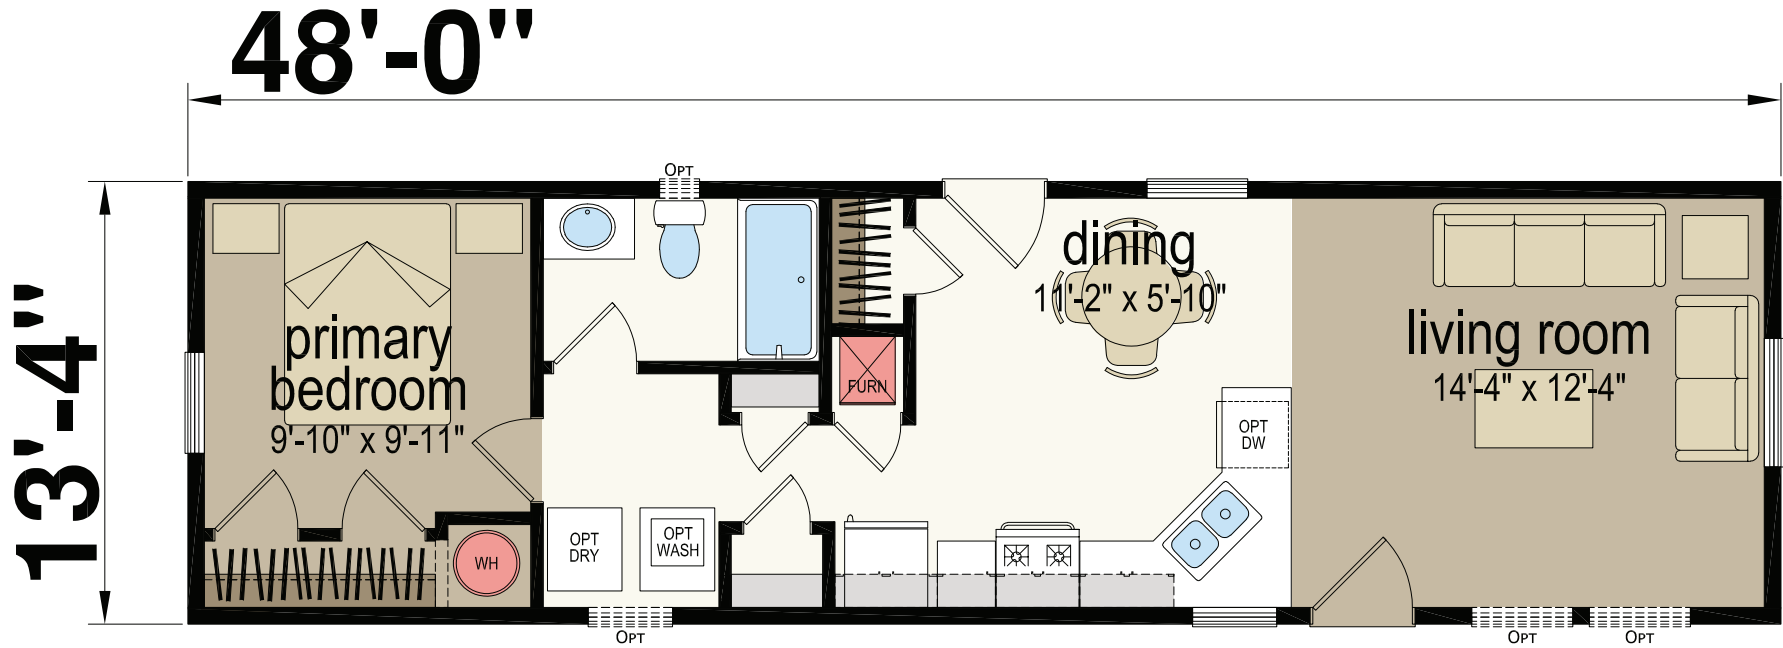

# Brookings

Central Great Plains Series - Single Section

640 SQ. FT. (Approximate) 1 Bedroom, 1 Bath

CHAMPION®  
RETAIL CENTER

Last Updated: 5-30-23

CHAMPION RETAIL CENTER  
3200 Enterprise Ave.  
York, NE 68467