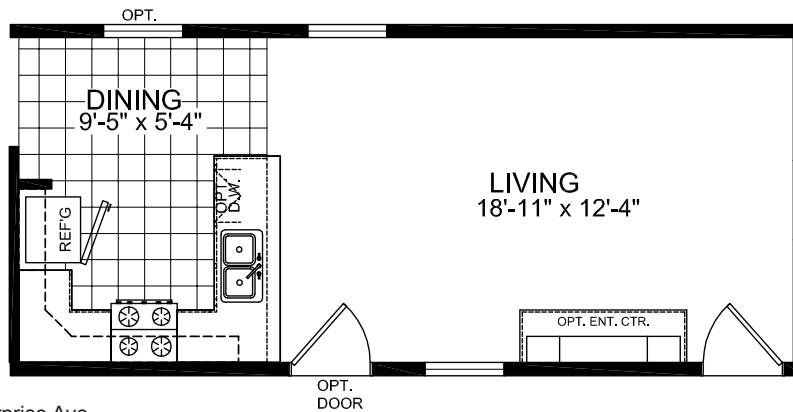

Del Ray

Foundation Series

Single Section
2 Bedroom, 1 Bath
Approx. 693 Sq. Ft.

Last Updated: 2-9-17

For Detailed Directions See Map On Our Website

I authorize Factory Expo Homes to build my house, per this plan.
X _____
Customer Signature/Date