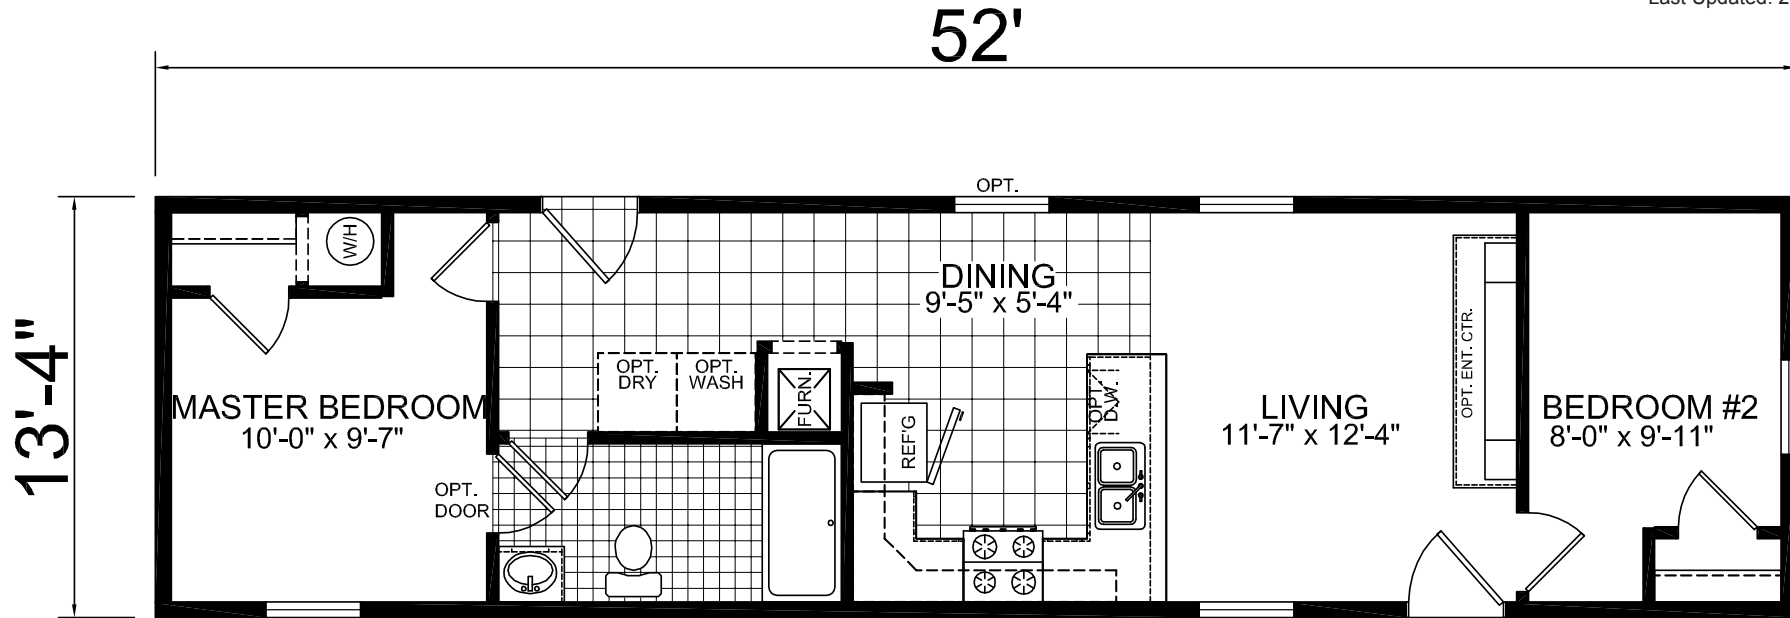

Del Ray

Foundation Series

Single Section
2 Bedroom, 1 Bath
Approx. 693 Sq. Ft.

Last Updated: 2-9-17

For Detailed Directions See Map On Our Website

I authorize Factory Expo Homes to build my house, per this plan.
X _____
Customer Signature/Date