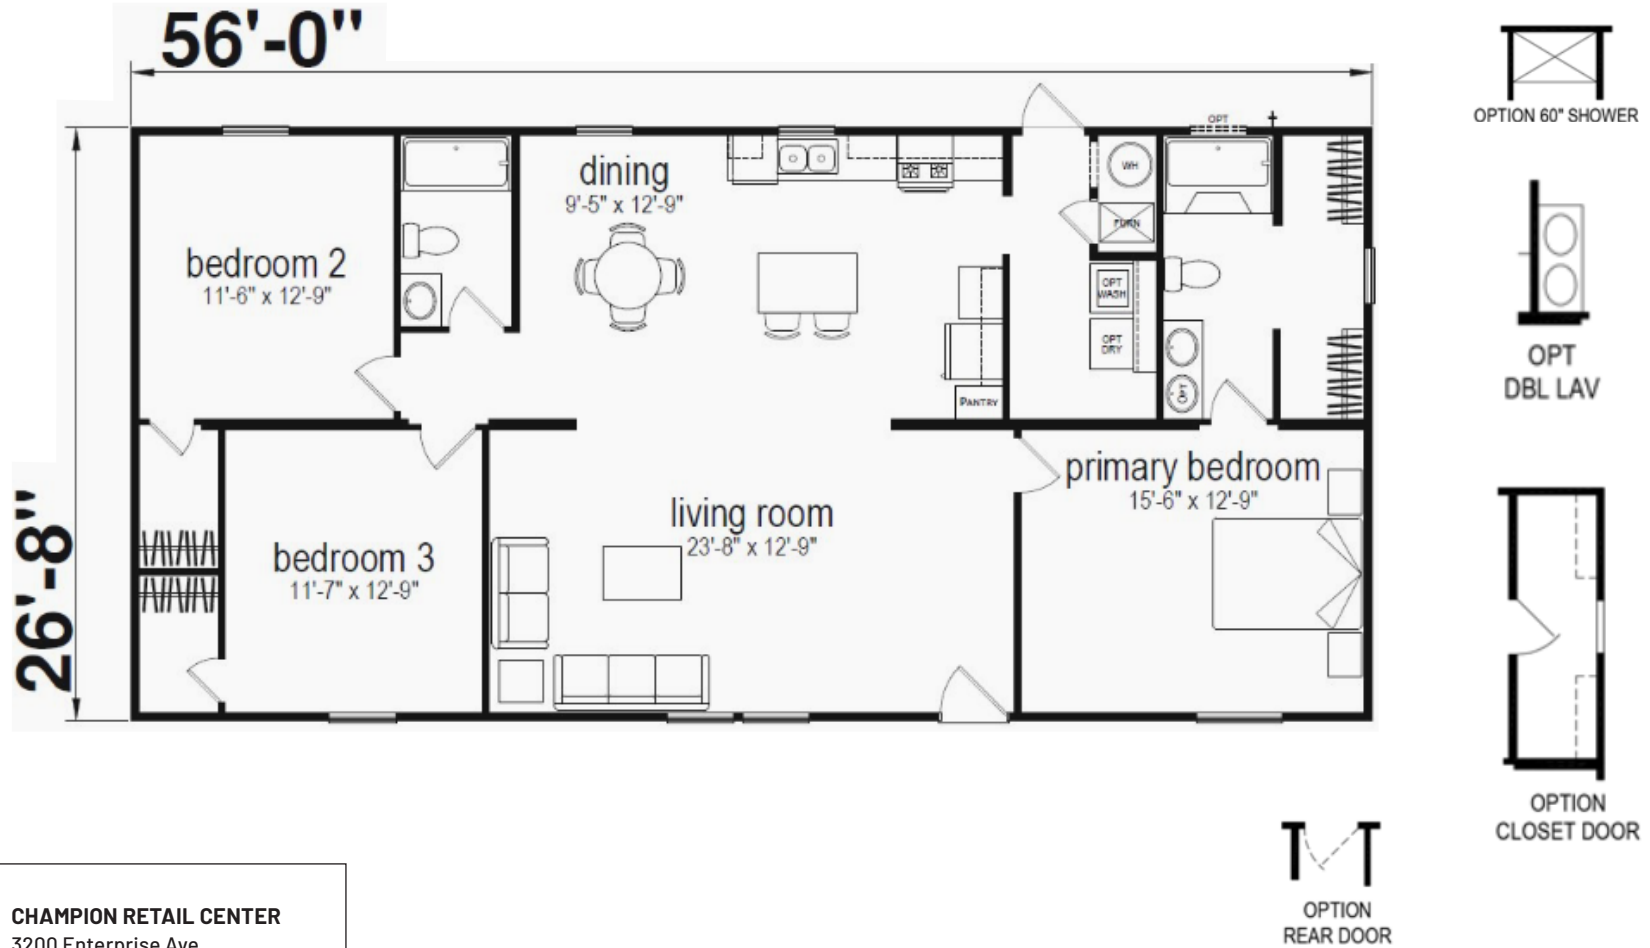

Evergreen

Sandhills Series

1,493 SQ. FT. (Approximate) 3 Bedroom, 2 Bath

Last Updated: 12-3-24

CHAMPION RETAIL CENTER
3200 Enterprise Ave.
York, NE 68467

ExpoMobileHomes.com | 1-800-504-3219

IMPORTANT: Champion Homes reserves the right to modify, cancel or substitute products or features of this event at any time without prior notice or obligation. Pictures and other promotional materials are representative and may depict or contain floor plans, square footages, elevations, options, upgrades, extra design features, decorations, floor coverings, specialty light fixtures, custom paint and wall coverings, window treatments, landscaping, sound and alarm systems, furnishings, appliances, and other designer/decorator features and amenities that are not included as part of the home and/or may not be available at all locations. Home, pricing and community information is subject to change, and homes to prior sale, at any time without notice or obligation. ©2023 Champion Homes. All rights reserved.