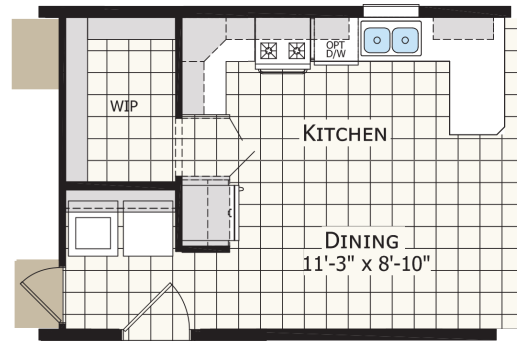

# Fairbury

Platte Series

1153 SQ. FT. (Approximate) 3 Bedroom, 2 Bath

Last Updated: 1-9-25

**CHAMPION RETAIL CENTER**  
3200 Enterprise Ave.  
York, NE 68467

**ExpoMobileHomes.com | 1-800-504-3219**

**IMPORTANT:** Champion Homes reserves the right to modify, cancel or substitute products or features of this event at any time without prior notice or obligation. Pictures and other promotional materials are representative and may depict or contain floor plans, square footages, elevations, options, upgrades, extra design features, decorations, floor coverings, specialty light fixtures, custom paint and wall coverings, window treatments, landscaping, sound and alarm systems, furnishings, appliances, and other designer/decorator features and amenities that are not included as part of the home and/or may not be available at all locations. Home, pricing and community information is subject to change, and homes to prior sale, at any time without notice or obligation. ©2023 Champion Homes. All rights reserved.