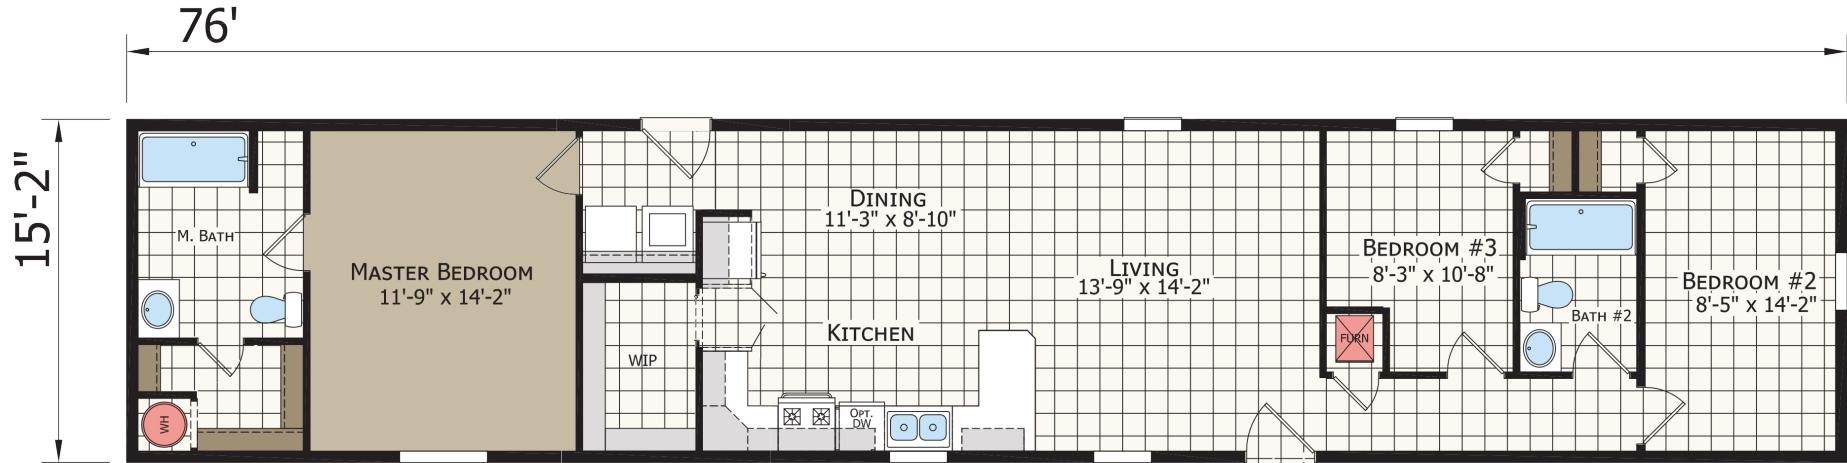

# Fairbury

Platte Series

1153 SQ. FT. (Approximate) 3 Bedroom, 2 Bath

Last Updated: 1-9-25

**CHAMPION RETAIL CENTER**  
3200 Enterprise Ave.  
York, NE 68467

**ExpoMobileHomes.com | 1-800-504-3219**

**IMPORTANT:** Champion Homes reserves the right to modify, cancel or substitute products or features of this event at any time without prior notice or obligation. Pictures and other promotional materials are representative and may depict or contain floor plans, square footages, elevations, options, upgrades, extra design features, decorations, floor coverings, specialty light fixtures, custom paint and wall coverings, window treatments, landscaping, sound and alarm systems, furnishings, appliances, and other designer/decorator features and amenities that are not included as part of the home and/or may not be available at all locations. Home, pricing and community information is subject to change, and homes to prior sale, at any time without notice or obligation. ©2023 Champion Homes. All rights reserved.