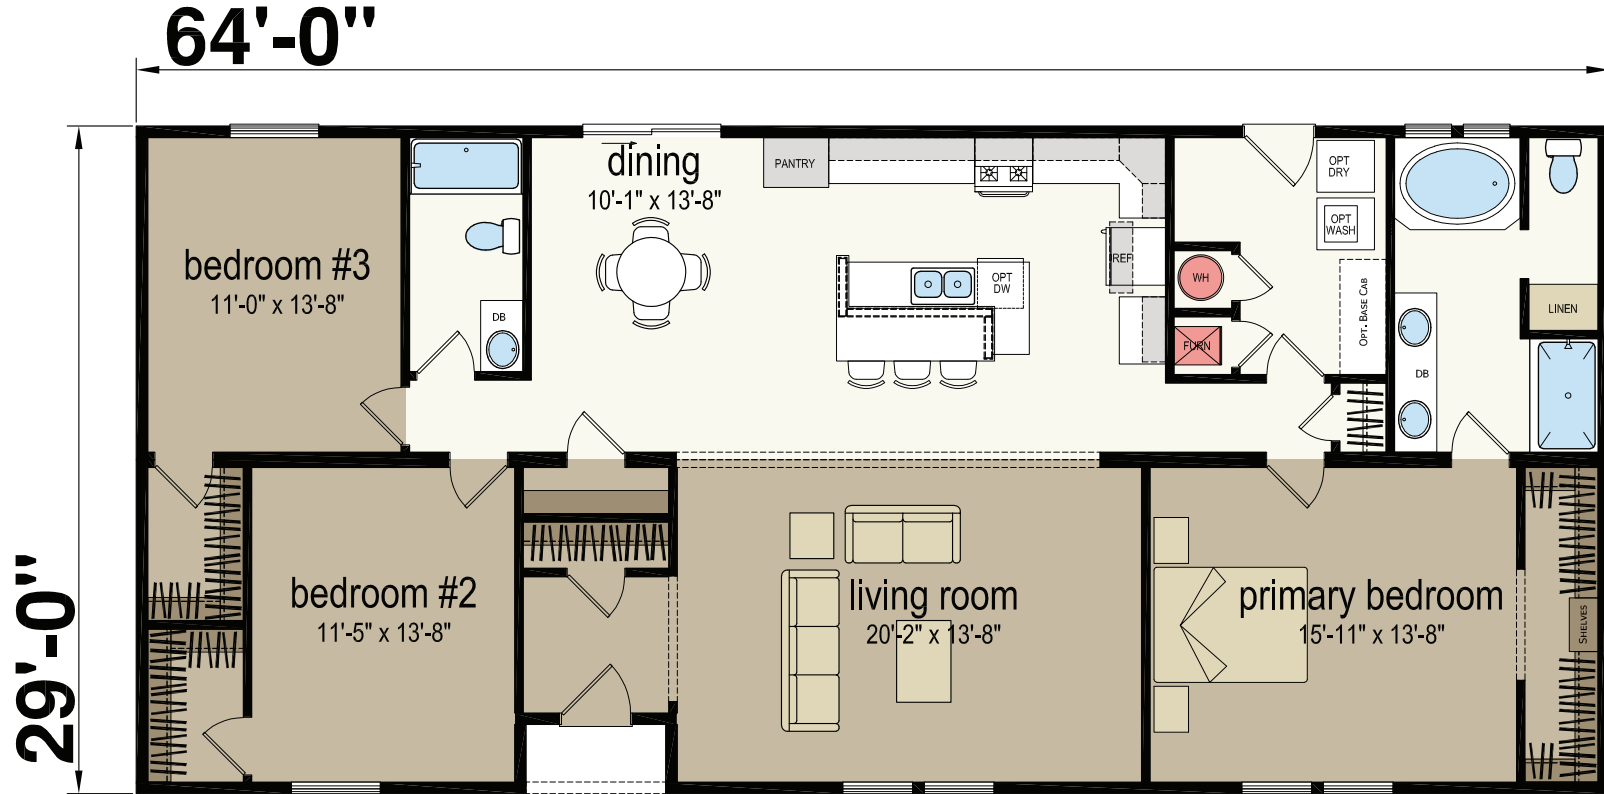

Fairhaven

Champion Series - Multi Section Series

1,838 SQ. FT. (Approximate) 3 Bedroom, 2 Bath

CHAMPION[®]
RETAIL CENTER

Last Updated: 5-30-23

CHAMPION RETAIL CENTER
3200 Enterprise Ave.
York, NE 68467

ExpoMobileHomes.com | 1-800-504-3219