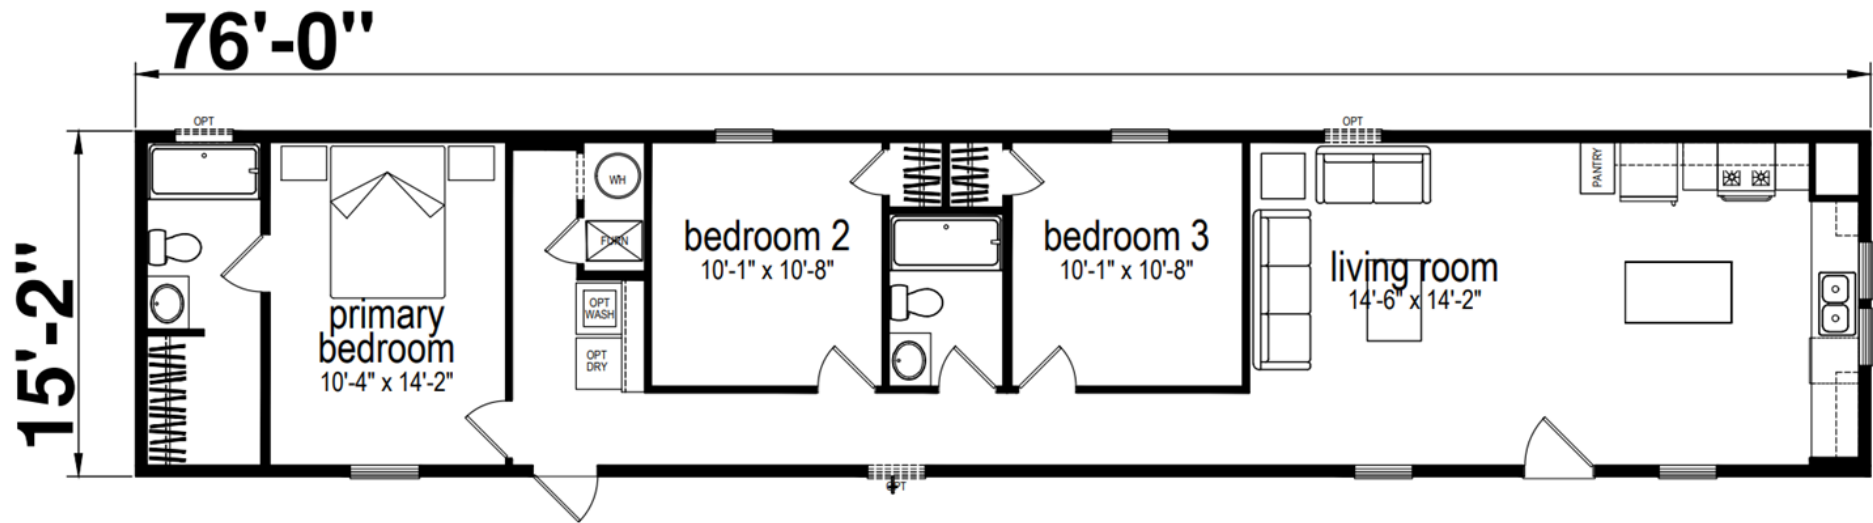

# Fontana

Sandhills Series

1,153 SQ. FT. (Approximate) 3 Bedroom, 2 Bath

Last Updated: 12-3-24

**CHAMPION RETAIL CENTER**  
3200 Enterprise Ave.  
York, NE 68467

**ExpoMobileHomes.com | 1-800-504-3219**

**IMPORTANT:** Champion Homes reserves the right to modify, cancel or substitute products or features of this event at any time without prior notice or obligation. Pictures and other promotional materials are representative and may depict or contain floor plans, square footages, elevations, options, upgrades, extra design features, decorations, floor coverings, specialty light fixtures, custom paint and wall coverings, window treatments, landscaping, sound and alarm systems, furnishings, appliances, and other designer/decorator features and amenities that are not included as part of the home and/or may not be available at all locations. Home, pricing and community information is subject to change, and homes to prior sale, at any time without notice or obligation. ©2023 Champion Homes. All rights reserved.