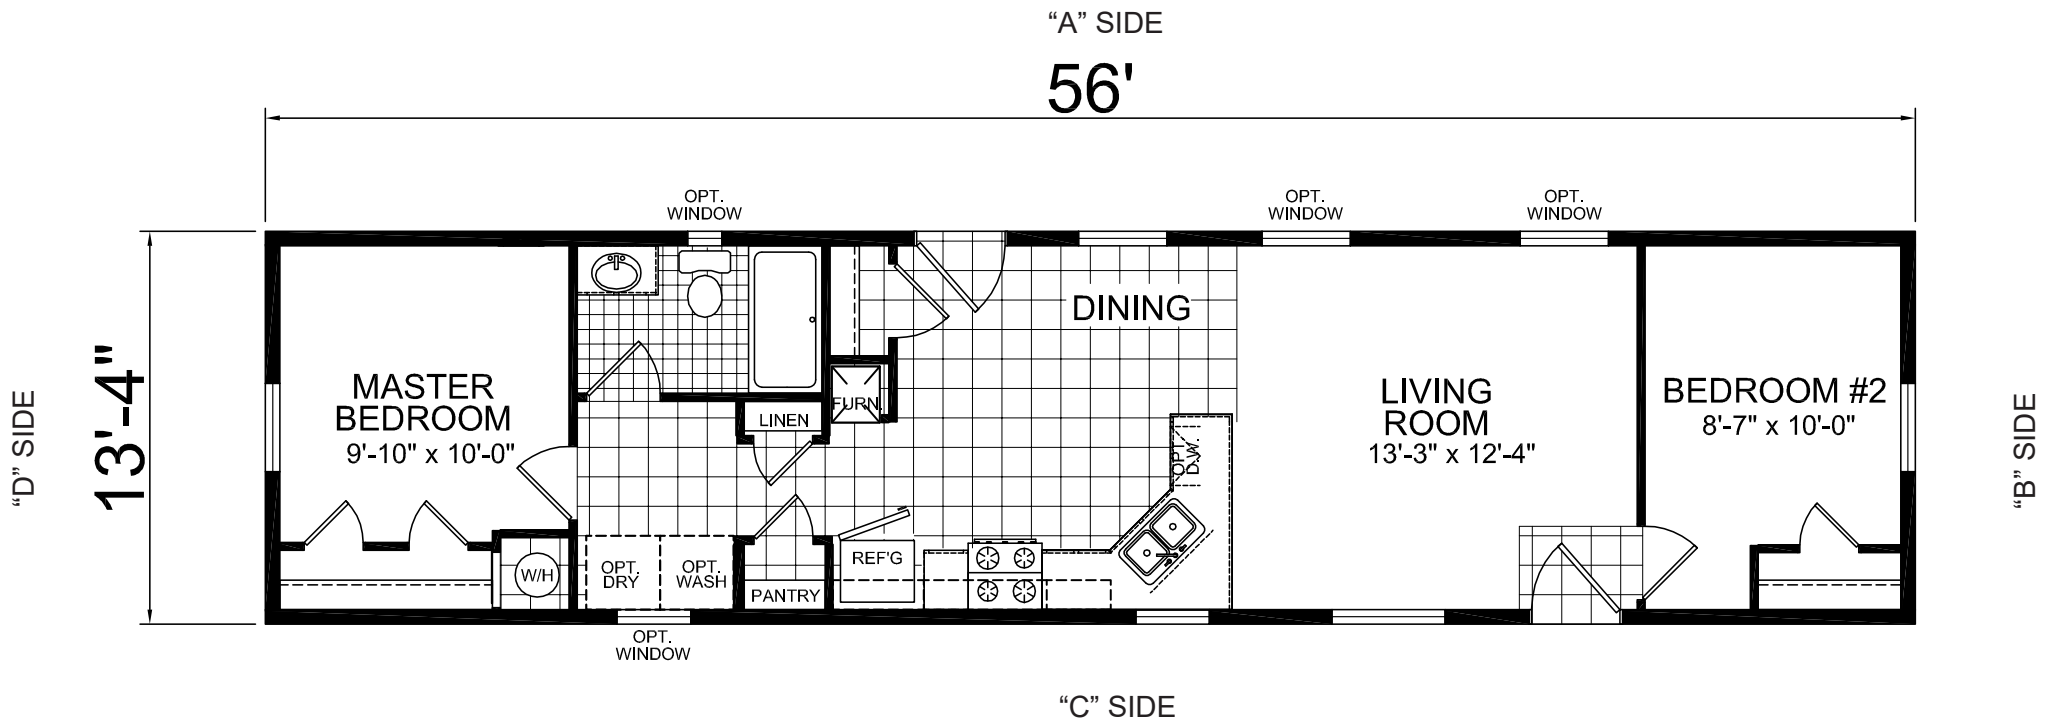

Glencoe

Central Great Plains Series

Single Section
2 Bedroom, 1 Bath
Approx. 747 Sq. Ft

Last Updated: 6-25-18

I authorize Factory Expo Homes to build my house, per this plan.
X _____
Customer Signature/Date