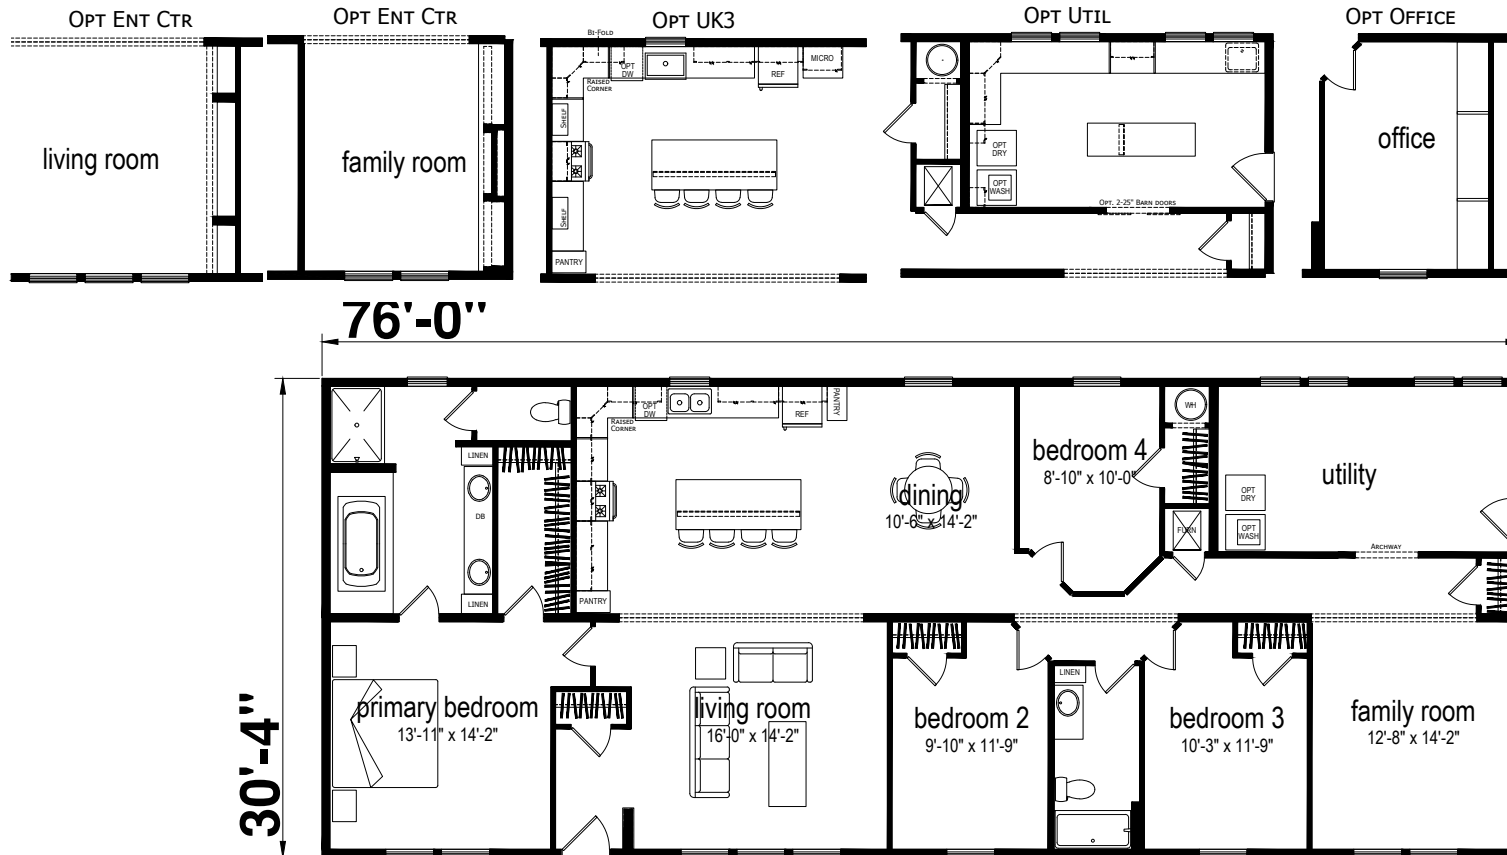

# Granby XL

Platte Series - Multi Section

2,305 SQ. FT. (Approximate) 4 Bedroom, 2 Bath

Last Updated: 7-2-26

**CHAMPION RETAIL CENTER**  
3200 Enterprise Ave.  
York, NE 68467

**ExpoMobileHomes.com | 1-800-504-3219**