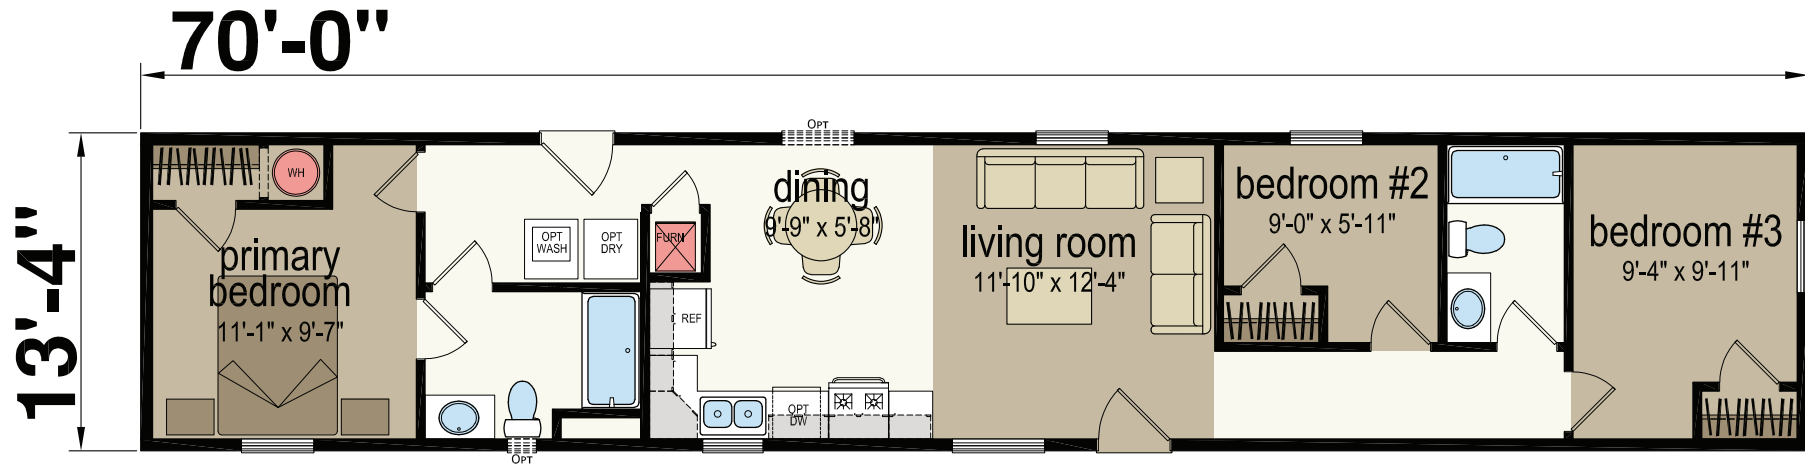

Graysen

Central Great Plains Series - Single Section

933 SQ. FT. (Approximate) 3 Bedroom, 2 Bath

CHAMPION[®]
RETAIL CENTER

Last Updated: 5-30-23

CHAMPION RETAIL CENTER
3200 Enterprise Ave.
York, NE 68467

ExpoMobileHomes.com | 1-800-504-3219