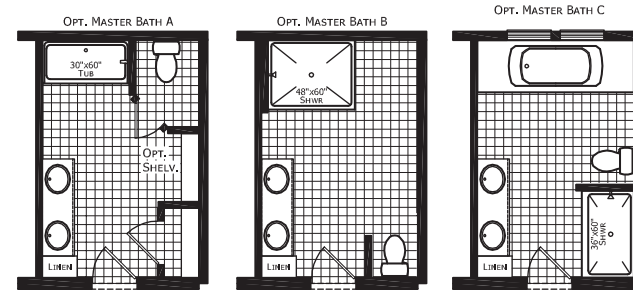

# Greeley

Cabin Series

1,624 SQ. FT. (Approximate) 3 Bedroom, 2 Bath

Last Updated: 11-22-22

**FACTORY EXPO HOME CENTERS**  
 3200 Enterprise Ave.  
 York, NE 68467

**ExpoMobileHomes.com | 1-800-504-3219**

**IMPORTANT:** Alta Cima Corp reserves the right to modify, cancel or substitute products or features of this event at any time without prior notice or obligation. Pictures and other promotional materials are representative and may depict or contain floor plans, square footages, elevations, options, upgrades, extra design features, decorations, floor coverings, specialty light fixtures, custom paint and wall coverings, window treatments, landscaping, sound and alarm systems, furnishings, appliances, and other designer/decorator features and amenities that are not included as part of the home and/or may not be available at all locations. Home, pricing and community information is subject to change, and homes to prior sale, at any time without notice or obligation. ©2020 Alta Cima Corp. All rights reserved.