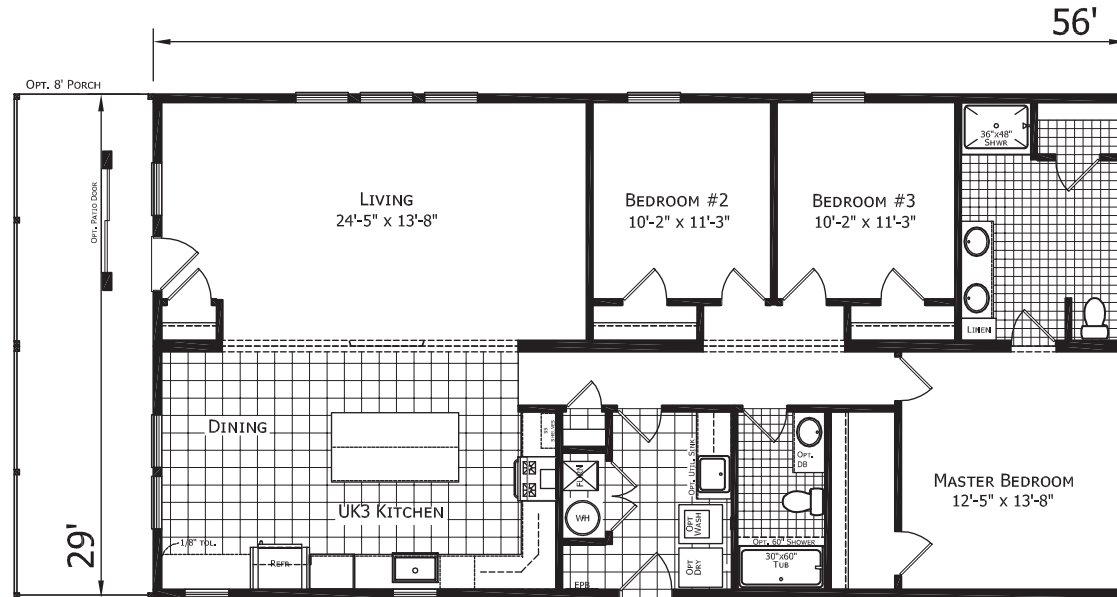

# Greeley

Cabin Series

1,624 SQ. FT. (Approximate) 3 Bedroom, 2 Bath

Last Updated: 11-22-22

**FACTORY EXPO HOME CENTERS**  
 3200 Enterprise Ave.  
 York, NE 68467

**ExpoMobileHomes.com | 1-800-504-3219**

**IMPORTANT:** Alta Cima Corp reserves the right to modify, cancel or substitute products or features of this event at any time without prior notice or obligation. Pictures and other promotional materials are representative and may depict or contain floor plans, square footages, elevations, options, upgrades, extra design features, decorations, floor coverings, specialty light fixtures, custom paint and wall coverings, window treatments, landscaping, sound and alarm systems, furnishings, appliances, and other designer/decorator features and amenities that are not included as part of the home and/or may not be available at all locations. Home, pricing and community information is subject to change, and homes to prior sale, at any time without notice or obligation. ©2020 Alta Cima Corp. All rights reserved.