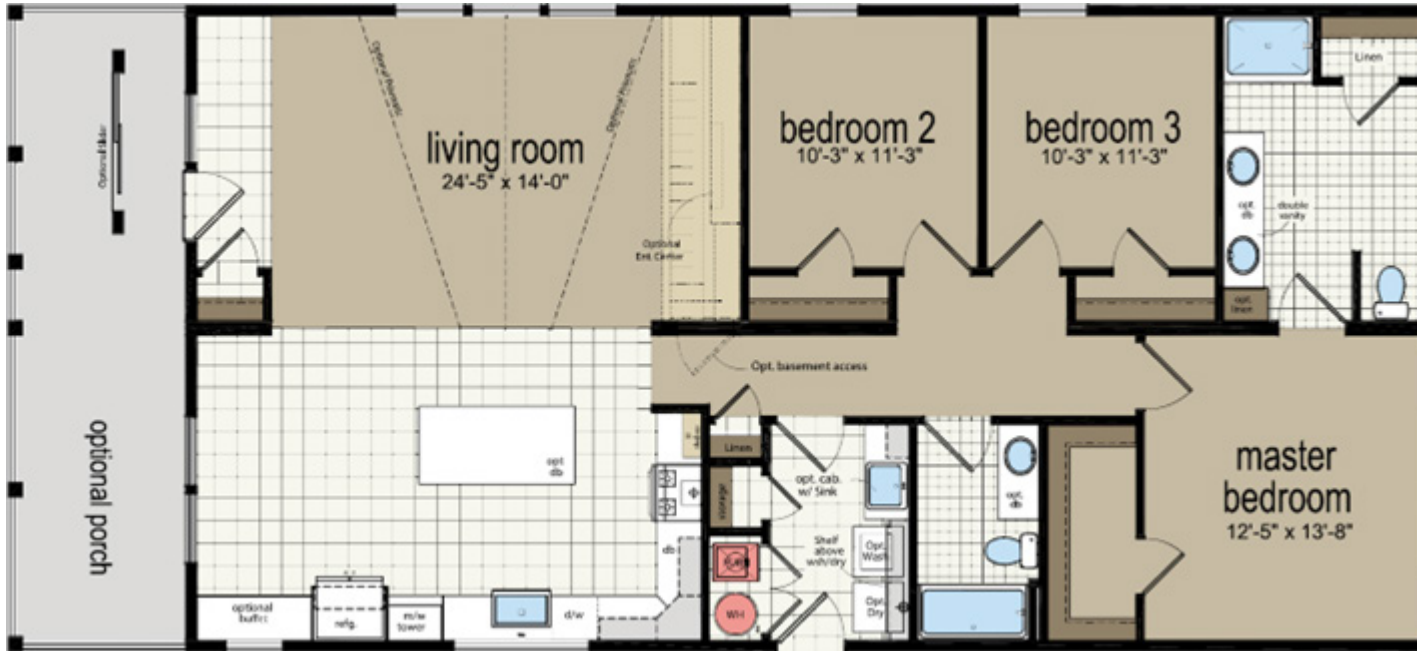

Greeley

Platte Cabin Series

1,699 SQ. FT. (Approximate) 3 Bedroom, 2 Bath

Last Updated: 4-2-26

32' x 56'

CHAMPION RETAIL CENTER
3200 Enterprise Ave.
York, NE 68467

ExpoMobileHomes.com | 1-800-504-3219

IMPORTANT: Champion Homes reserves the right to modify, cancel or substitute products or features of this event at any time without prior notice or obligation. Pictures and other promotional materials are representative and may depict or contain floor plans, square footages, elevations, options, upgrades, extra design features, decorations, floor coverings, specialty light fixtures, custom paint and wall coverings, window treatments, landscaping, sound and alarm systems, furnishings, appliances, and other designer/decorator features and amenities that are not included as part of the home and/or may not be available at all locations. Home, pricing and community information is subject to change, and homes to prior sale, at any time without notice or obligation. ©2023 Champion Homes. All rights reserved.