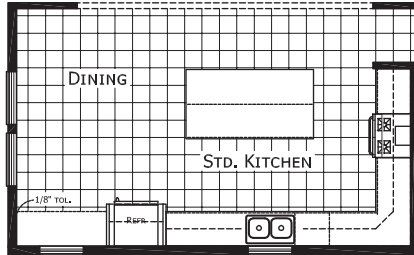

# Greeley

Cabin Series

1,624 SQ. FT. (Approximate) 3 Bedroom, 2 Bath

Last Updated: 11-22-22

**FACTORY EXPO HOME CENTERS**  
 3200 Enterprise Ave.  
 York, NE 68467

**ExpoMobileHomes.com | 1-800-504-3219**

**IMPORTANT:** Alta Cima Corp reserves the right to modify, cancel or substitute products or features of this event at any time without prior notice or obligation. Pictures and other promotional materials are representative and may depict or contain floor plans, square footages, elevations, options, upgrades, extra design features, decorations, floor coverings, specialty light fixtures, custom paint and wall coverings, window treatments, landscaping, sound and alarm systems, furnishings, appliances, and other designer/decorator features and amenities that are not included as part of the home and/or may not be available at all locations. Home, pricing and community information is subject to change, and homes to prior sale, at any time without notice or obligation. ©2020 Alta Cima Corp. All rights reserved.