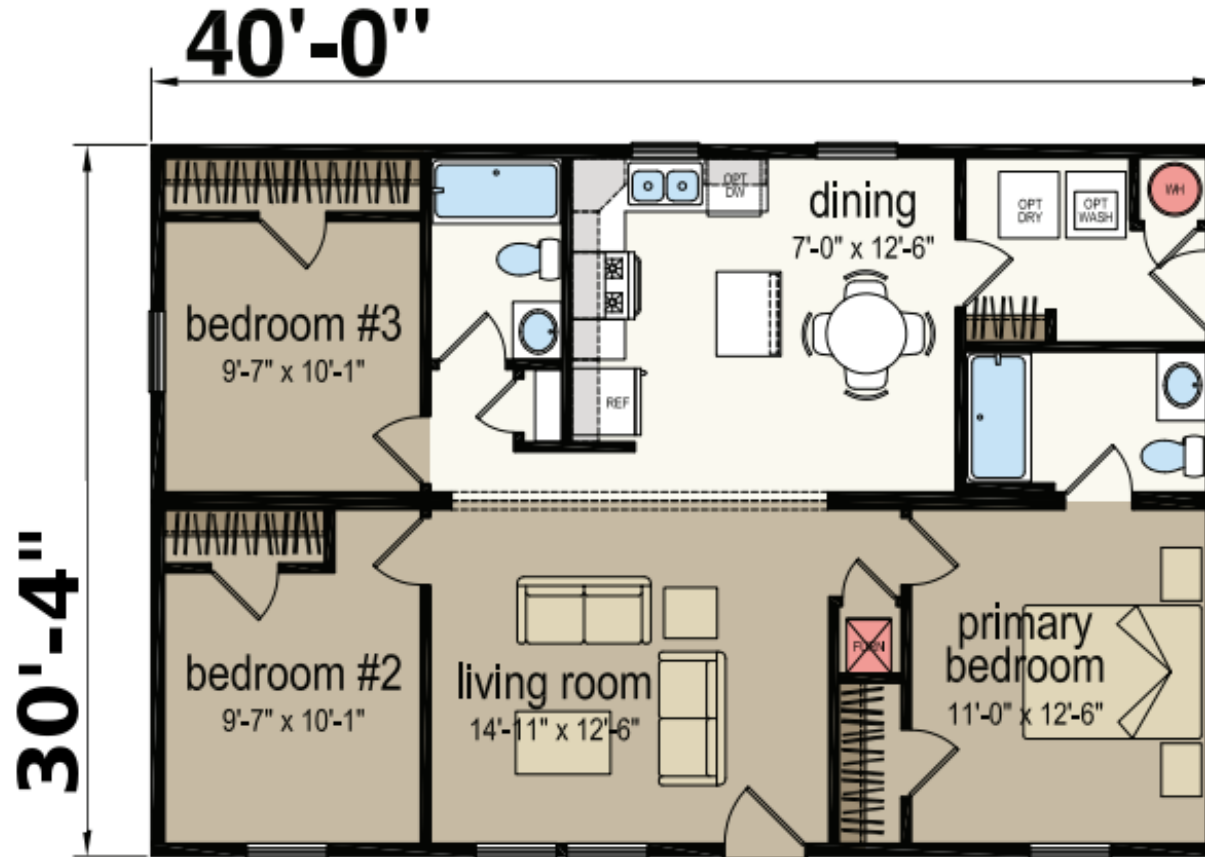

Hamilton XL

Platte Series - Multi Section

1,213 SQ. FT. (Approximate) 3 Bedroom, 2 Bath

Last Updated: 7-2-26

CHAMPION RETAIL CENTER
3200 Enterprise Ave.
York, NE 68467

ExpoMobileHomes.com | 1-800-504-3219

IMPORTANT: Champion Homes reserves the right to modify, cancel or substitute products or features of this event at any time without prior notice or obligation. Pictures and other promotional materials are representative and may depict or contain floor plans, square footages, elevations, options, upgrades, extra design features, decorations, floor coverings, specialty light fixtures, custom paint and wall coverings, window treatments, landscaping, sound and alarm systems, furnishings, appliances, and other designer/decorator features and amenities that are not included as part of the home and/or may not be available at all locations. Home, pricing and community information is subject to change, and homes to prior sale, at any time without notice or obligation. ©2023 Champion Homes. All rights reserved.