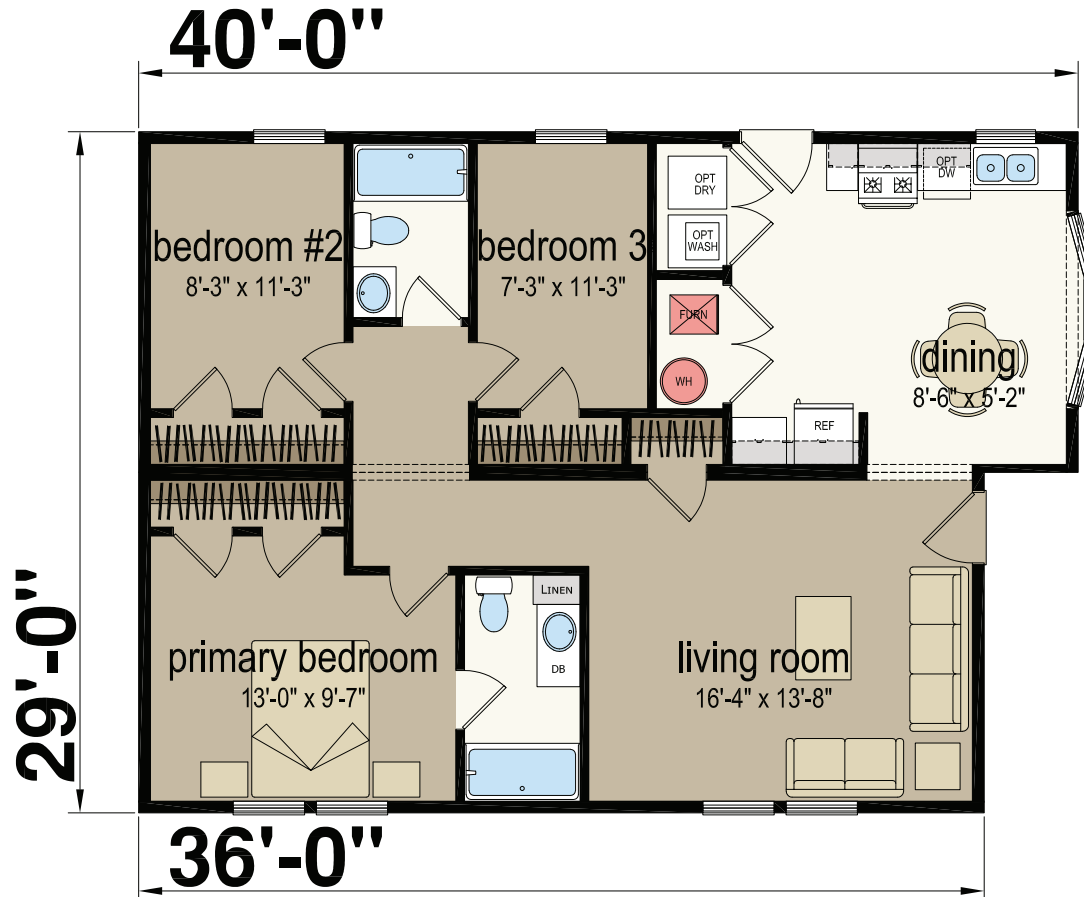

Herberton

Central Great Plains Series - Multi Section

1,102 SQ. FT. (Approximate) 3 Bedroom, 2 Bath

CHAMPION®
RETAIL CENTER

Last Updated: 5-30-23

CHAMPION RETAIL CENTER
3200 Enterprise Ave.
York, NE 68467

ExpoMobileHomes.com | 1-800-504-3219