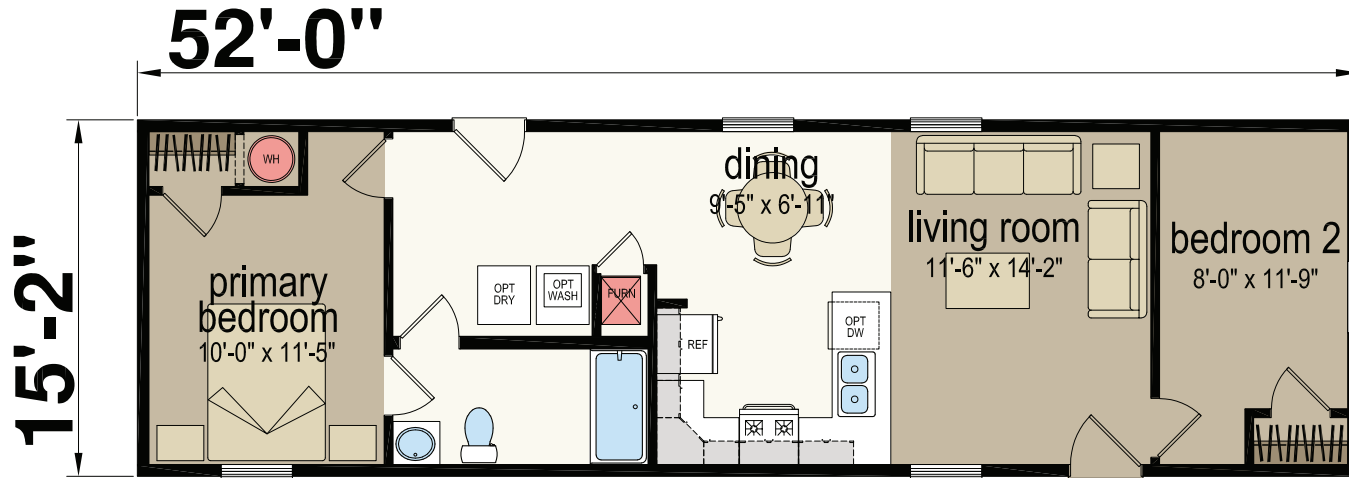

# Hermanville

Central Great Plains Series - Single Section

788 SQ. FT. (Approximate) 2 Bedroom, 1 Bath

CHAMPION<sup>®</sup>  
RETAIL CENTER

Last Updated: 5-30-23

CHAMPION RETAIL CENTER  
3200 Enterprise Ave.  
York, NE 68467