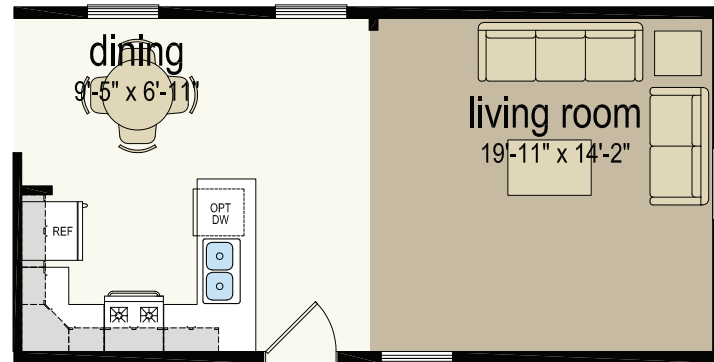

# Hermanville

Central Great Plains Series - Single Section

788 SQ. FT. (Approximate) 2 Bedroom, 1 Bath

CHAMPION<sup>®</sup>  
RETAIL CENTER

Last Updated: 5-30-23

CHAMPION RETAIL CENTER  
3200 Enterprise Ave.  
York, NE 68467