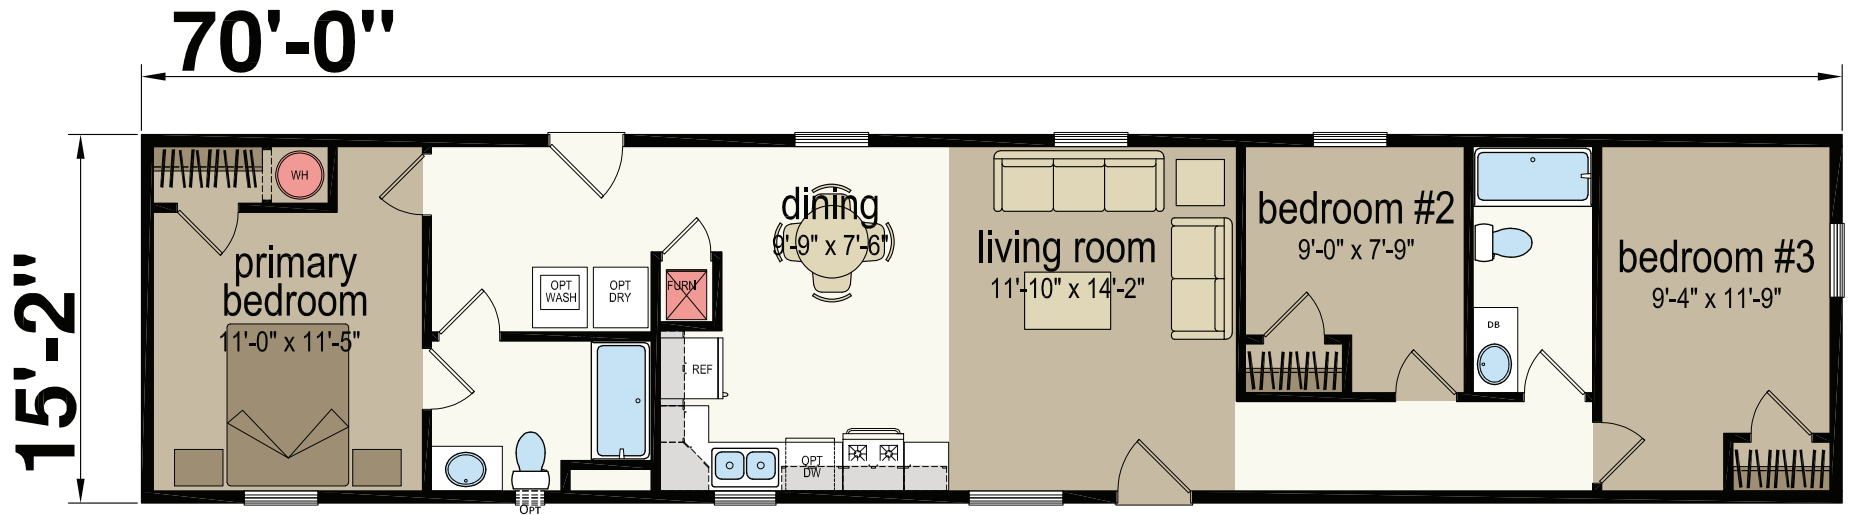

Highmore

Central Great Plains Series - Single Section

1,062 SQ. FT. (Approximate) 3 Bedroom, 2 Bath

CHAMPION®
RETAIL CENTER

Last Updated: 5-30-23

CHAMPION RETAIL CENTER
3200 Enterprise Ave.
York, NE 68467

ExpoMobileHomes.com | 1-800-504-3219