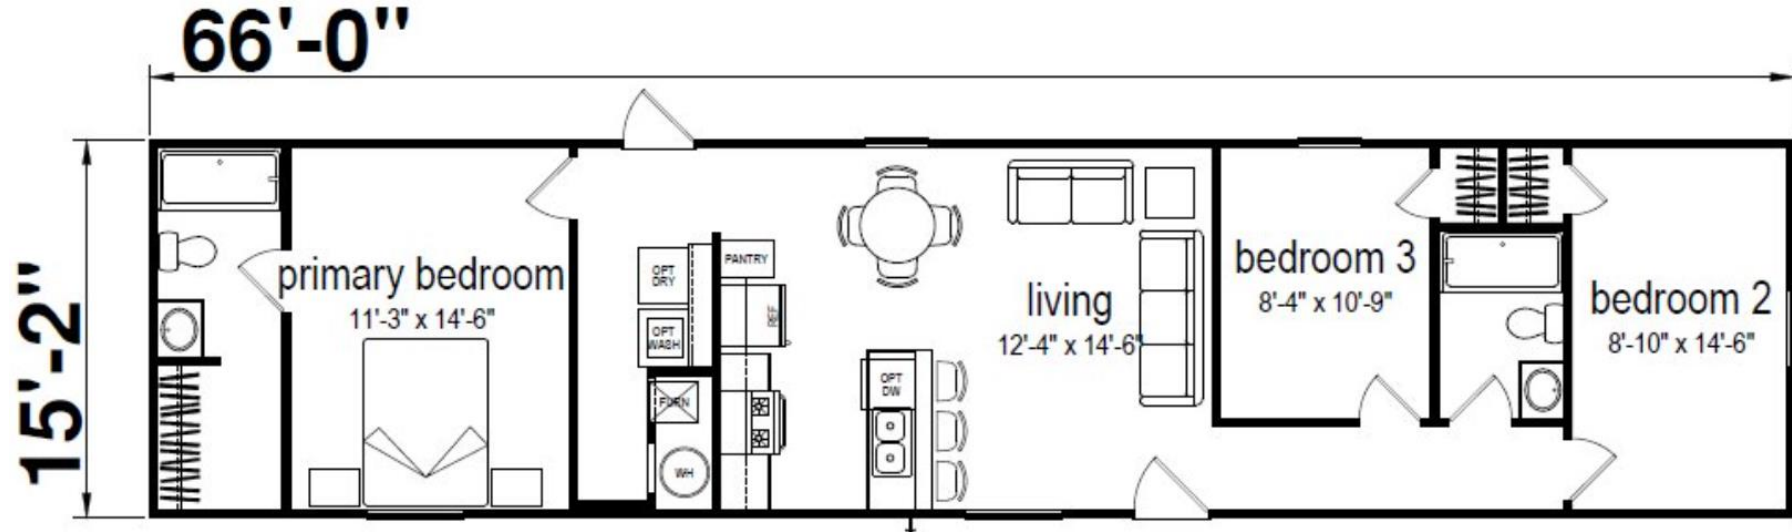

# Holly

Winter Celebration Series

1,001 SQ. FT. (Approximate) 3 Bedroom, 2 Bath

Last Updated: 11-13-24

**CHAMPION RETAIL CENTER**  
3200 Enterprise Ave.  
York, NE 68467

**ExpoMobileHomes.com | 1-800-504-3219**