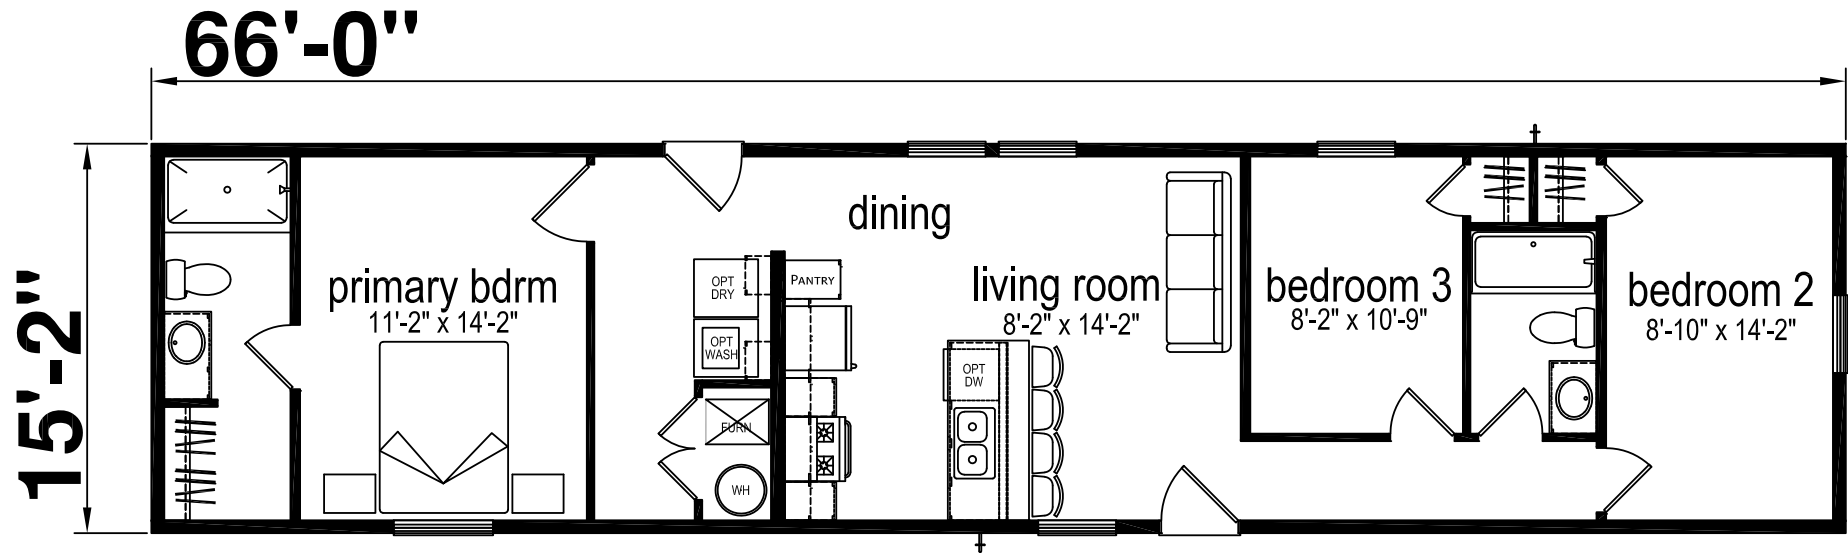

Holly

Sandhills Series

1,001 SQ. FT. (Approximate) 3 Bedroom, 2 Bath

Last Updated: 2-13-26

CHAMPION RETAIL CENTER
3200 Enterprise Ave.
York, NE 68467

ExpoMobileHomes.com | 1-800-504-3219

IMPORTANT: Champion Homes reserves the right to modify, cancel or substitute products or features of this event at any time without prior notice or obligation. Pictures and other promotional materials are representative and may depict or contain floor plans, square footages, elevations, options, upgrades, extra design features, decorations, floor coverings, specialty light fixtures, custom paint and wall coverings, window treatments, landscaping, sound and alarm systems, furnishings, appliances, and other designer/decorator features and amenities that are not included as part of the home and/or may not be available at all locations. Home, pricing and community information is subject to change, and homes to prior sale, at any time without notice or obligation. ©2023 Champion Homes. All rights reserved.