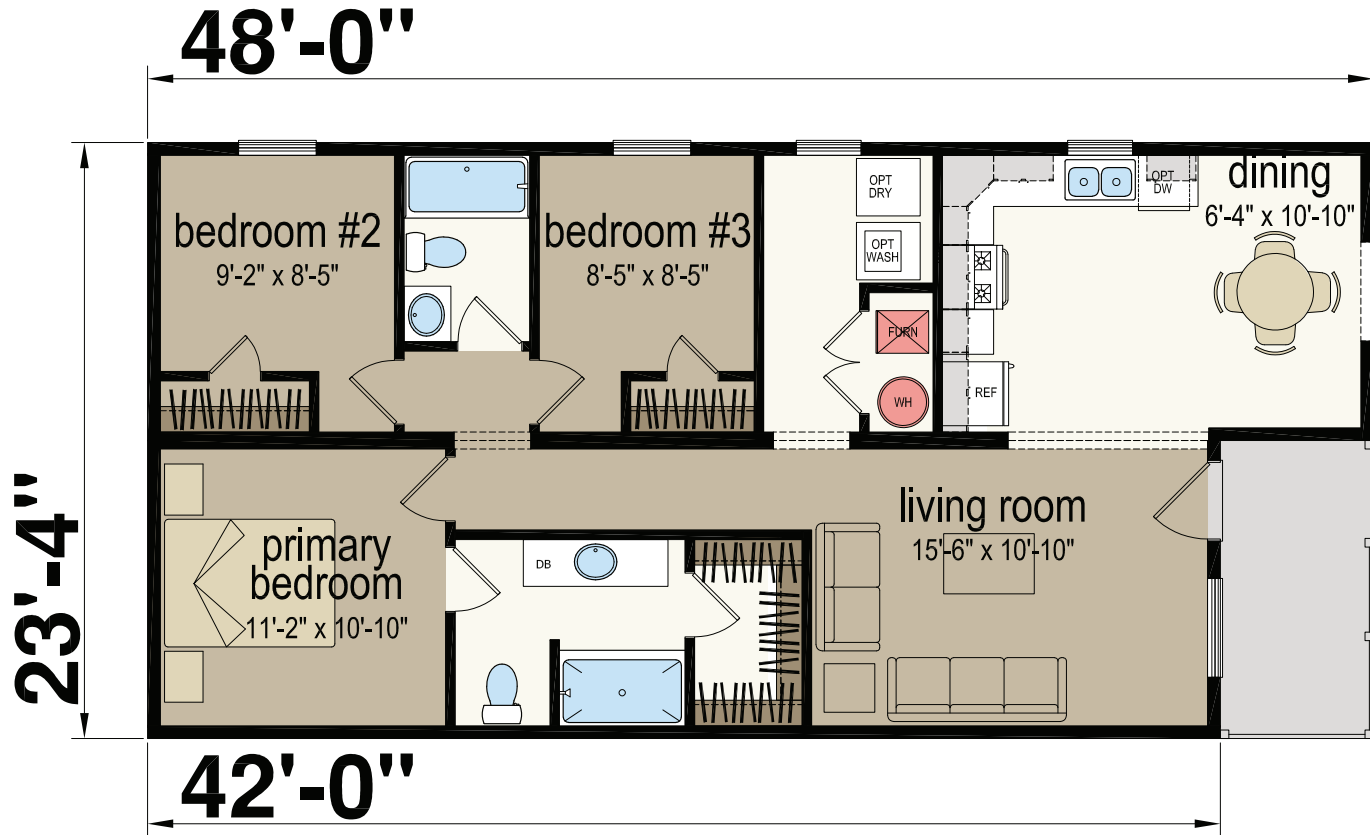

Holt

Central Great Plains Series - Multi Section

980 SQ. FT. (Approximate) 3 Bedroom, 2 Bath

CHAMPION[®]
RETAIL CENTER

Last Updated: 5-30-23

CHAMPION RETAIL CENTER
3200 Enterprise Ave.
York, NE 68467

ExpoMobileHomes.com | 1-800-504-3219