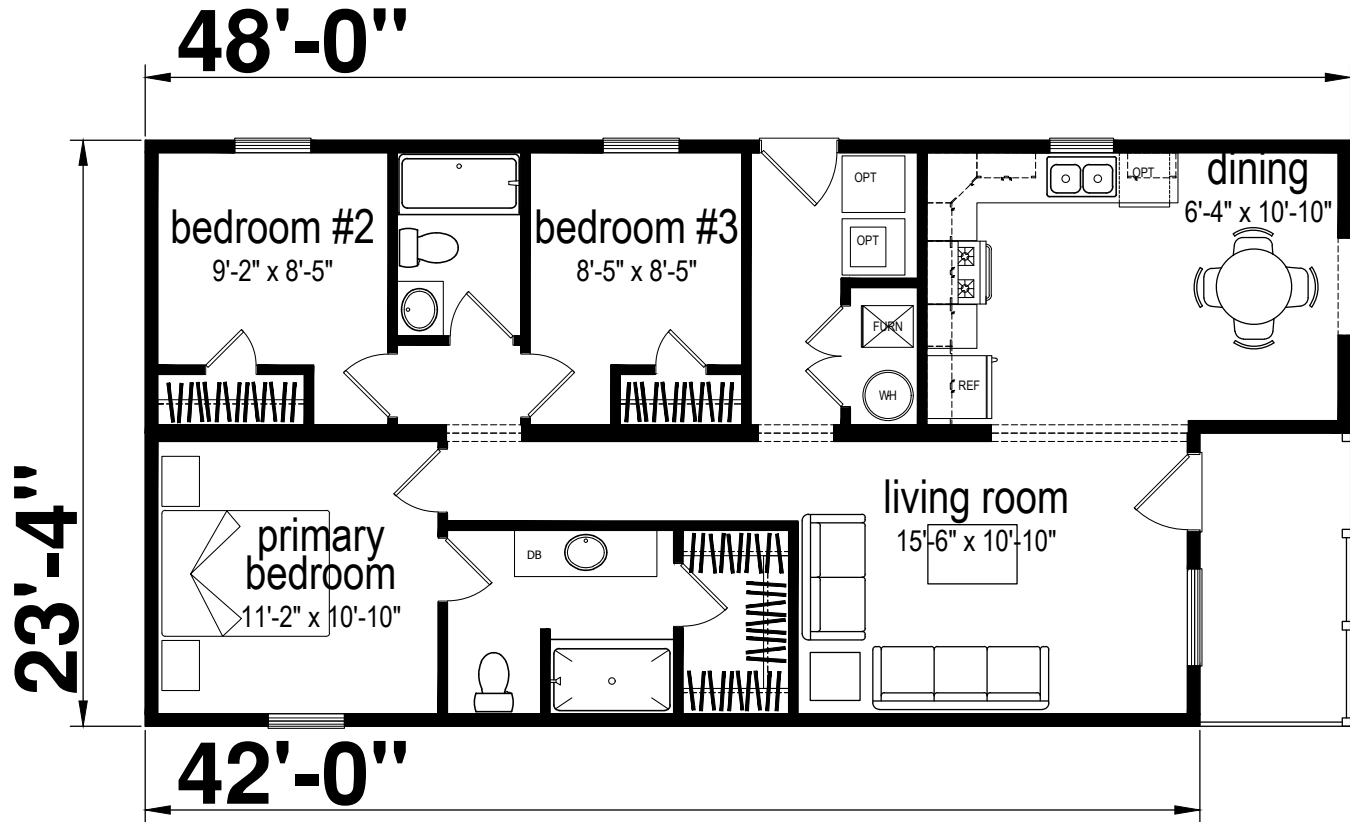

Holt

Central Great Plains Series - Multi Section

980 SQ. FT. (Approximate) 3 Bedroom, 2 Bath

Last Updated: 7-24-25

CHAMPION RETAIL CENTER
3200 Enterprise Ave.
York, NE 68467

ExpoMobileHomes.com | 1-800-504-3219