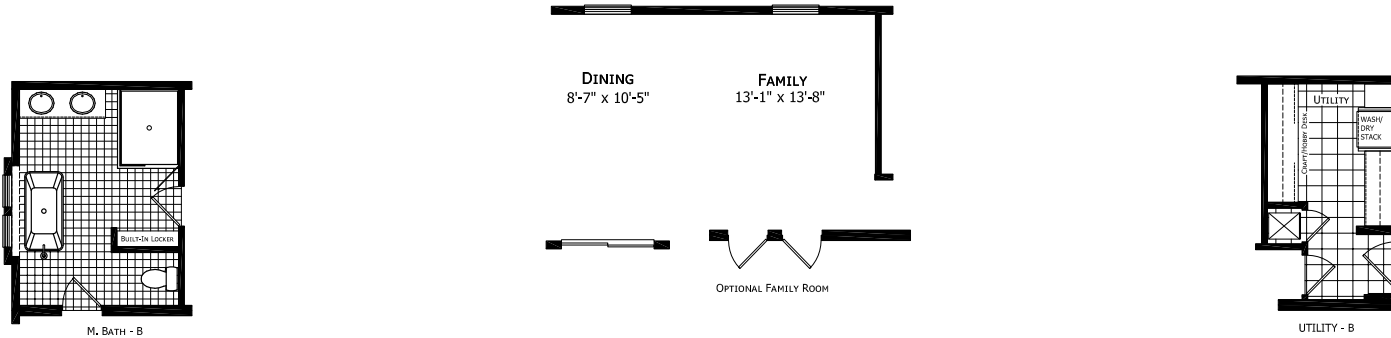

# Factory Expo

"Factory Direct Value" HOME CENTERS

Multi-Section  
4 Bedrooms, 2 Baths  
Approx. 2,204 Sq. Ft

Last Updated: 12-1-20

For Detailed Directions See Map On Our Website

I authorize Factory Expo Homes to build my house, per this plan.