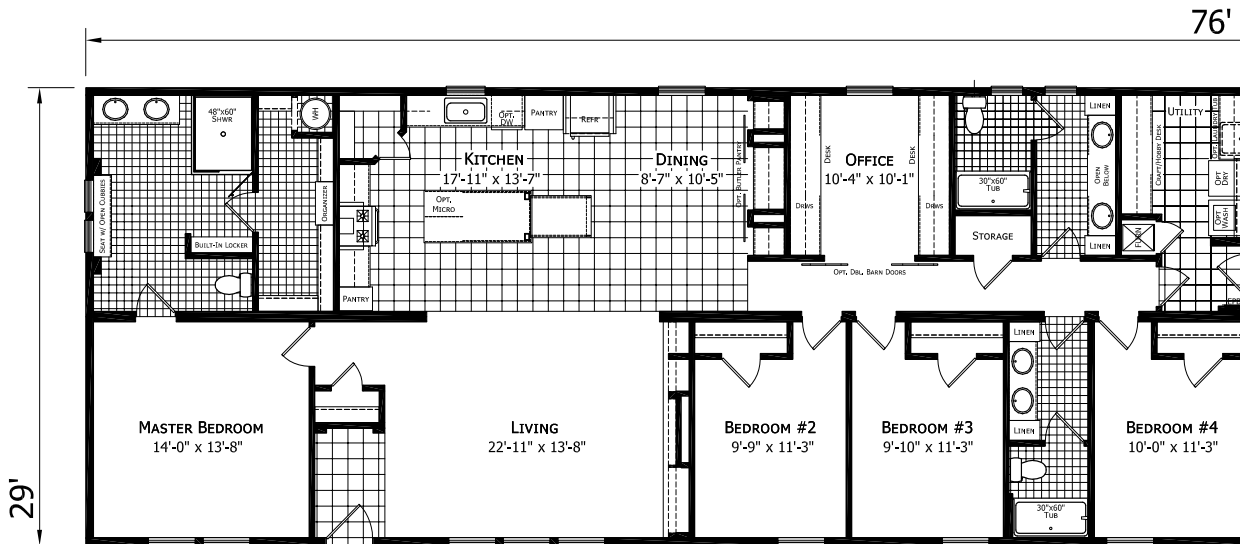

# Factory Expo

"Factory Direct Value" HOME CENTERS

Multi-Section  
4 Bedrooms, 2 Baths  
Approx. 2,204 Sq. Ft

Last Updated: 12-1-20

For Detailed Directions See Map On Our Website

I authorize Factory Expo Homes to build my house, per this plan.