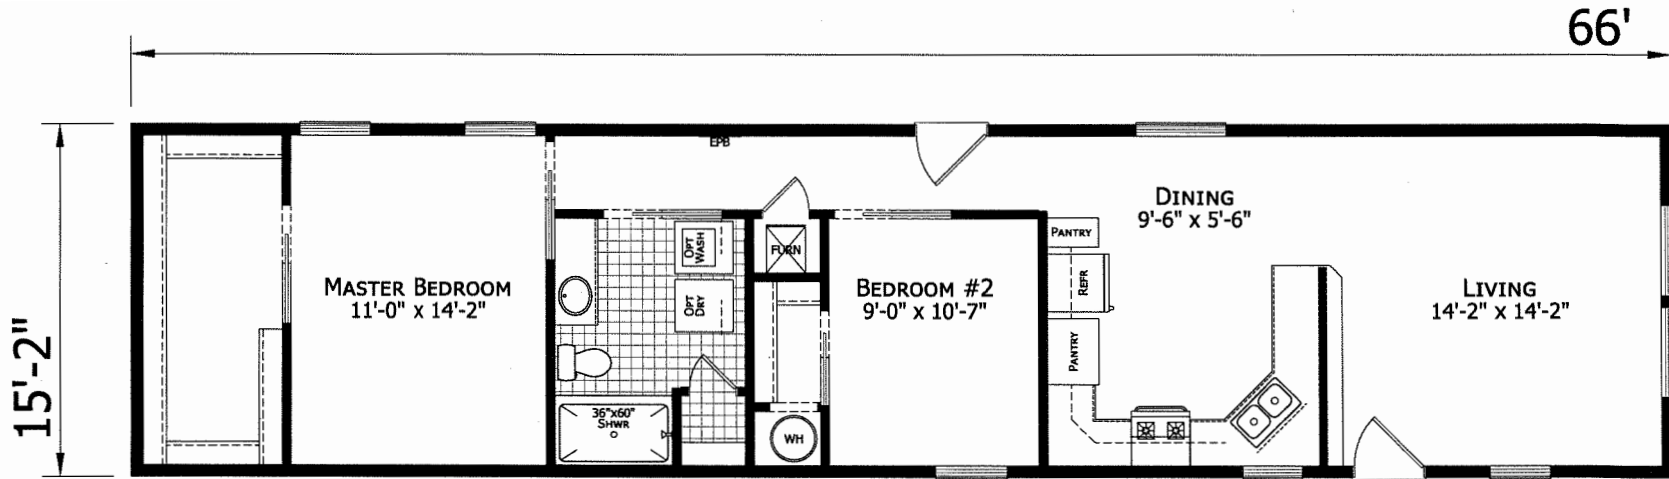

LISCO

Central Great Plains Series

Factory Expo

"Factory Direct Pricing" HOME CENTERS

Single Section
2 Bedroom, 1 Bath
Approx. 1,001 Sq. Ft

Last Updated: 6-25-20

For Detailed Directions See Map On Our Website