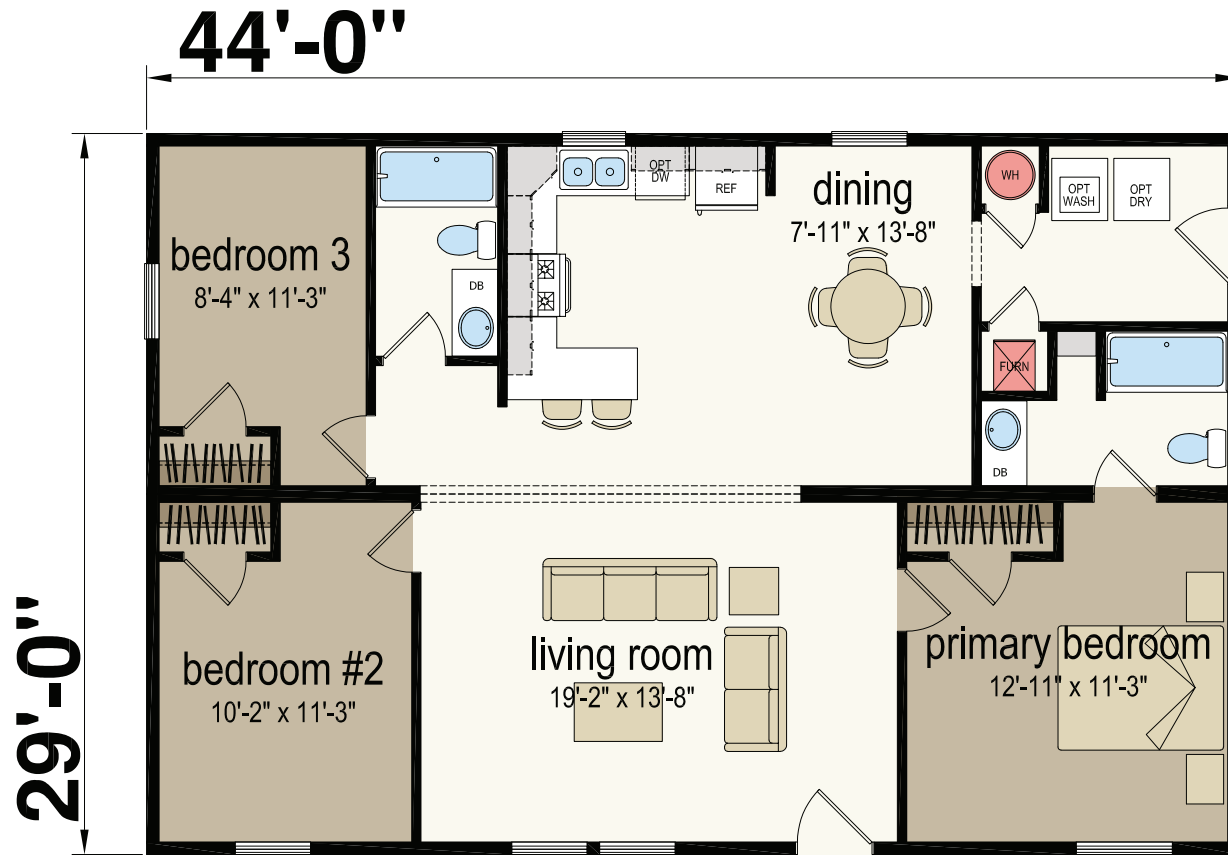

# Lyncrest

Central Great Plains Series - Multi Section

1,276 SQ. FT. (Approximate) 3 Bedroom, 2 Bath

CHAMPION<sup>®</sup>  
RETAIL CENTER

Last Updated: 5-30-23

**CHAMPION RETAIL CENTER**  
3200 Enterprise Ave.  
York, NE 68467