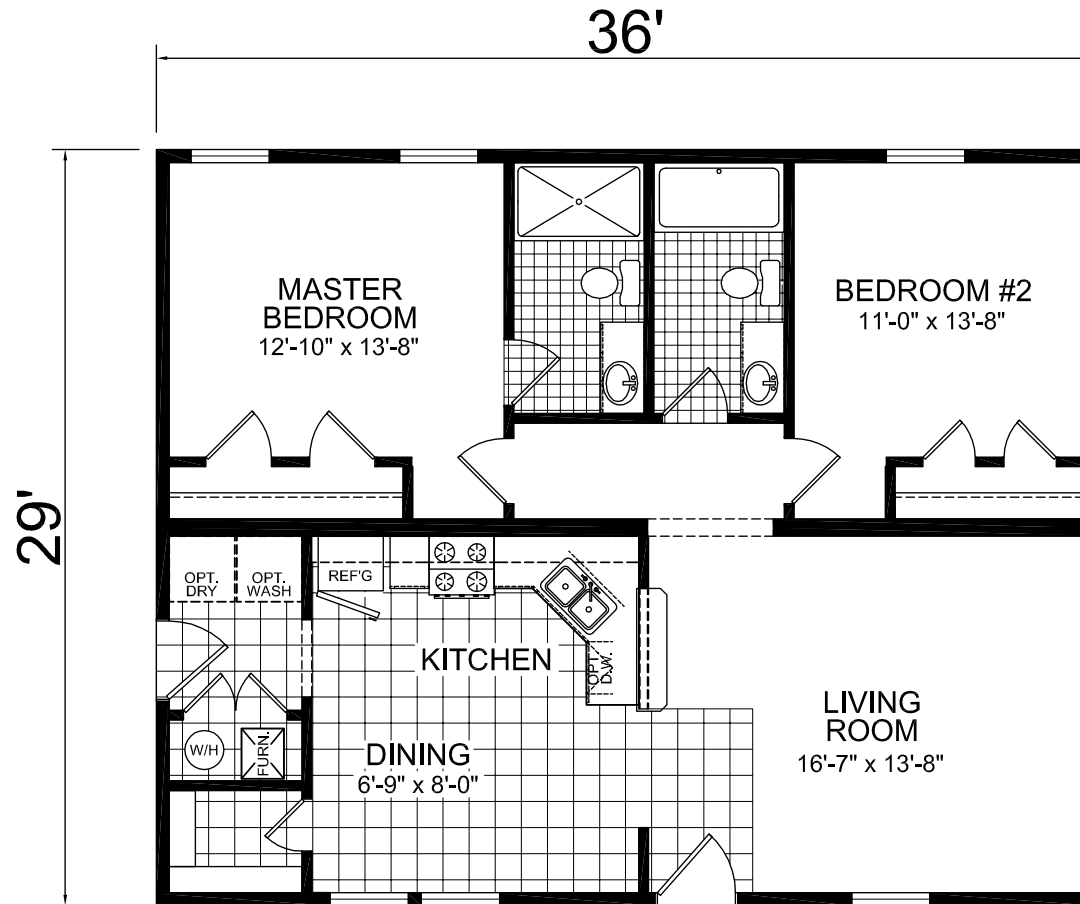

Mabry

Central Great Plains Series

1,044 SQ. FT. (Approximate) 2 Bedrooms, 2 Baths

Last Updated: 6-10-22

FACTORY EXPO HOME CENTERS
3200 Enterprise Ave.
York, NE 68467

ExpoMobileHomes.com | 1-800-504-3219

IMPORTANT: Alta Cima Corp reserves the right to modify, cancel or substitute products or features of this event at any time without prior notice or obligation. Pictures and other promotional materials are representative and may depict or contain floor plans, square footages, elevations, options, upgrades, extra design features, decorations, floor coverings, specialty light fixtures, custom paint and wall coverings, window treatments, landscaping, sound and alarm systems, furnishings, appliances, and other designer/decorator features and amenities that are not included as part of the home and/or may not be available at all locations. Home, pricing and community information is subject to change, and homes to prior sale, at any time without notice or obligation. ©2020 Alta Cima Corp. All rights reserved.