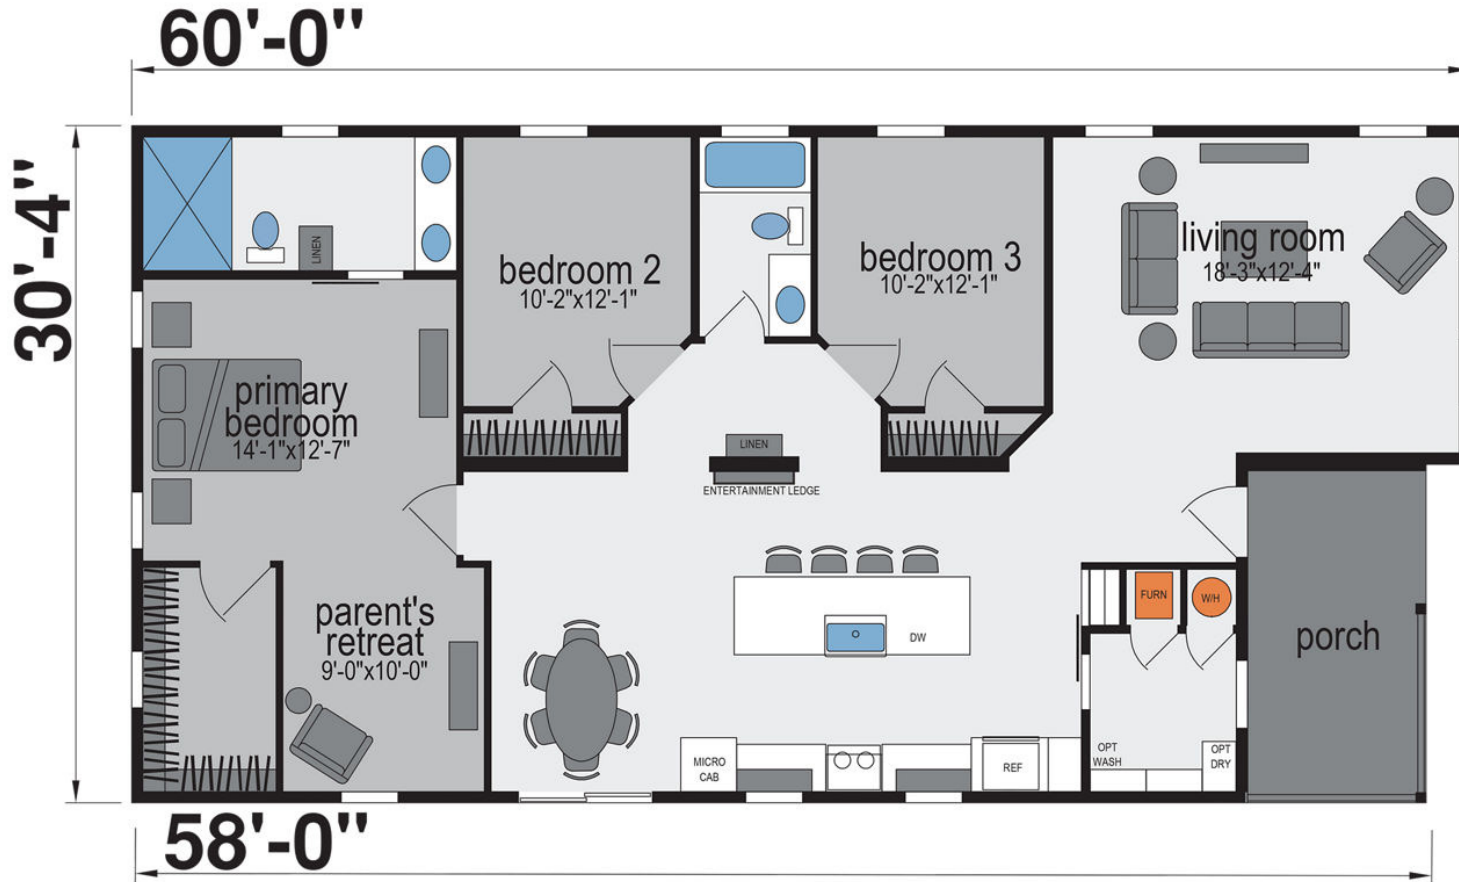

Meadview

Platte Series

1,670 SQ. FT. (Approximate) 3 Bedroom, 2 Bath

Last Updated: 12-11-24

CHAMPION RETAIL CENTER
3200 Enterprise Ave.
York, NE 68467

ExpoMobileHomes.com | 1-800-504-3219

IMPORTANT: Champion Homes reserves the right to modify, cancel or substitute products or features of this event at any time without prior notice or obligation. Pictures and other promotional materials are representative and may depict or contain floor plans, square footages, elevations, options, upgrades, extra design features, decorations, floor coverings, specialty light fixtures, custom paint and wall coverings, window treatments, landscaping, sound and alarm systems, furnishings, appliances, and other designer/decorator features and amenities that are not included as part of the home and/or may not be available at all locations. Home, pricing and community information is subject to change, and homes to prior sale, at any time without notice or obligation. ©2023 Champion Homes. All rights reserved.