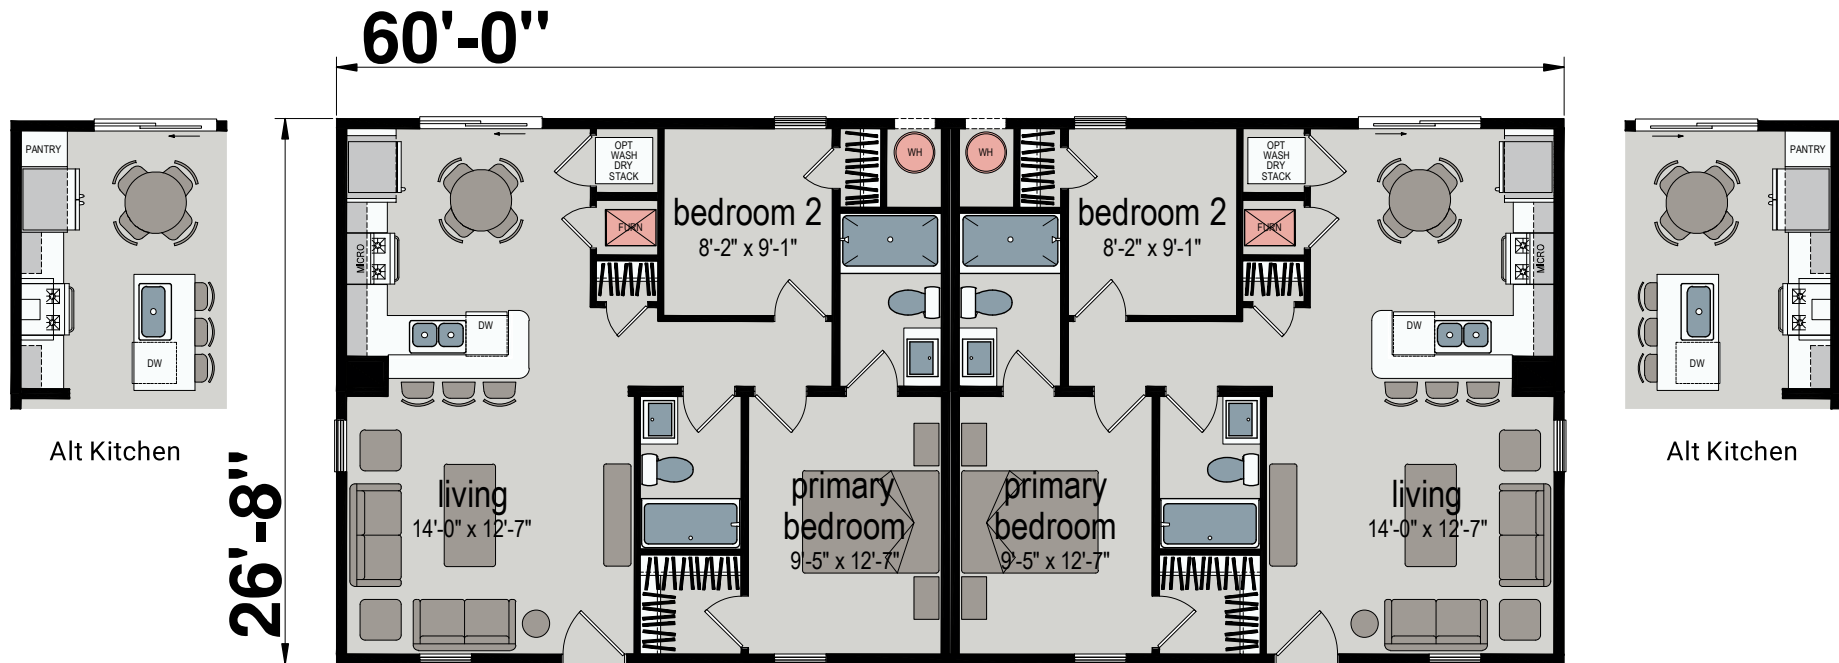

# Merrimon (Duplex)

Platte Series

800 SQ. FT. (Approximate) 2 Bedroom, 2 Bath

Last Updated: 4-3-25

**CHAMPION RETAIL CENTER**  
3200 Enterprise Ave.  
York, NE 68467

**ExpoMobileHomes.com | 1-800-504-3219**