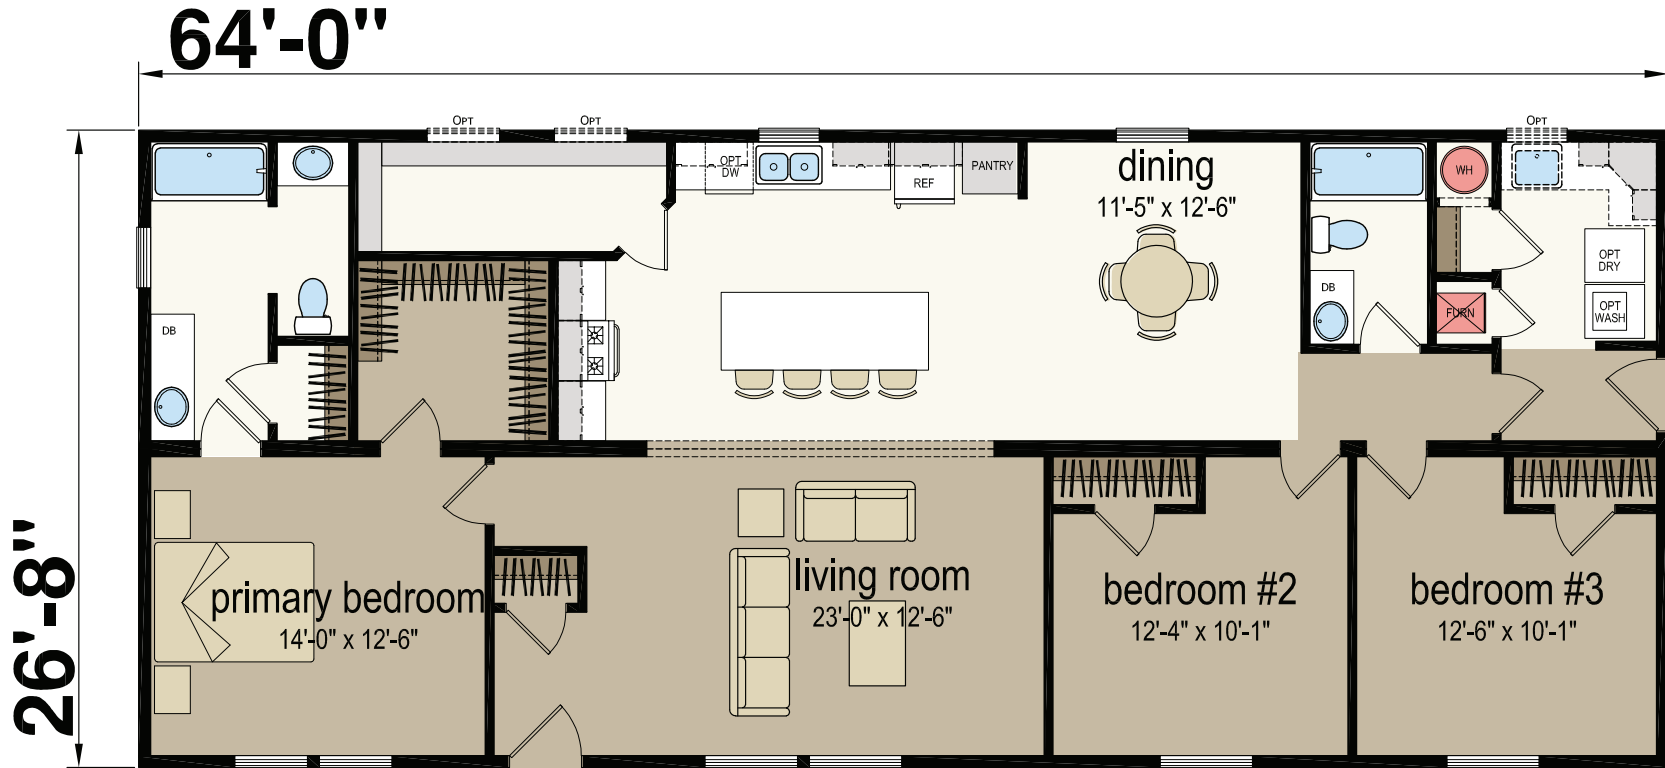

# Millston

Central Great Plains Series - Multi Section

1,706 SQ. FT. (Approximate) 3 Bedroom, 2 Bath

Last Updated: 5-30-23

**CHAMPION RETAIL CENTER**  
3200 Enterprise Ave.  
York, NE 68467

**ExpoMobileHomes.com | 1-800-504-3219**