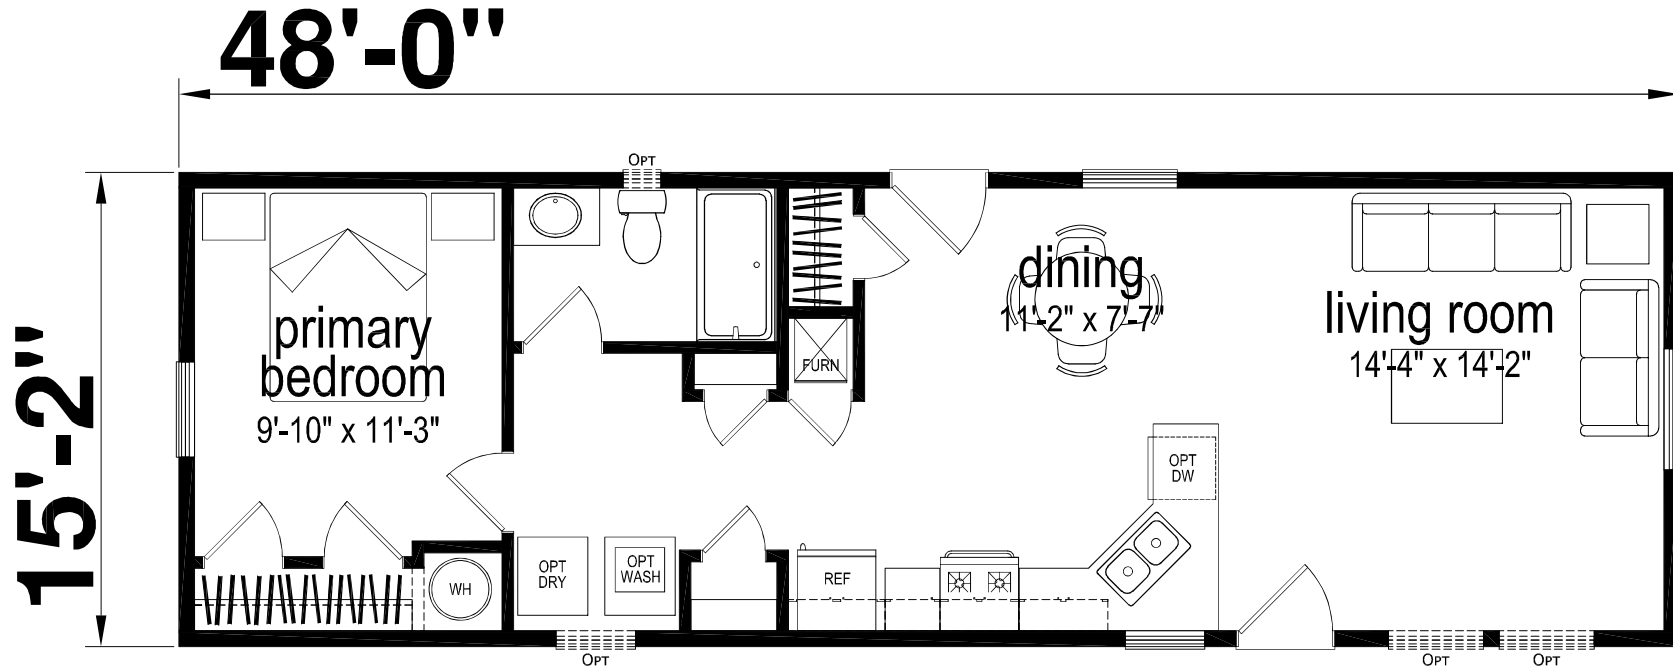

Moore

Central Great Plains Series - Single Section

728 SQ. FT. (Approximate) 1 Bedroom, 1 Bath

CHAMPION[®]
RETAIL CENTER

Last Updated: 5-30-23

CHAMPION RETAIL CENTER
3200 Enterprise Ave.
York, NE 68467

ExpoMobileHomes.com | 1-800-504-3219