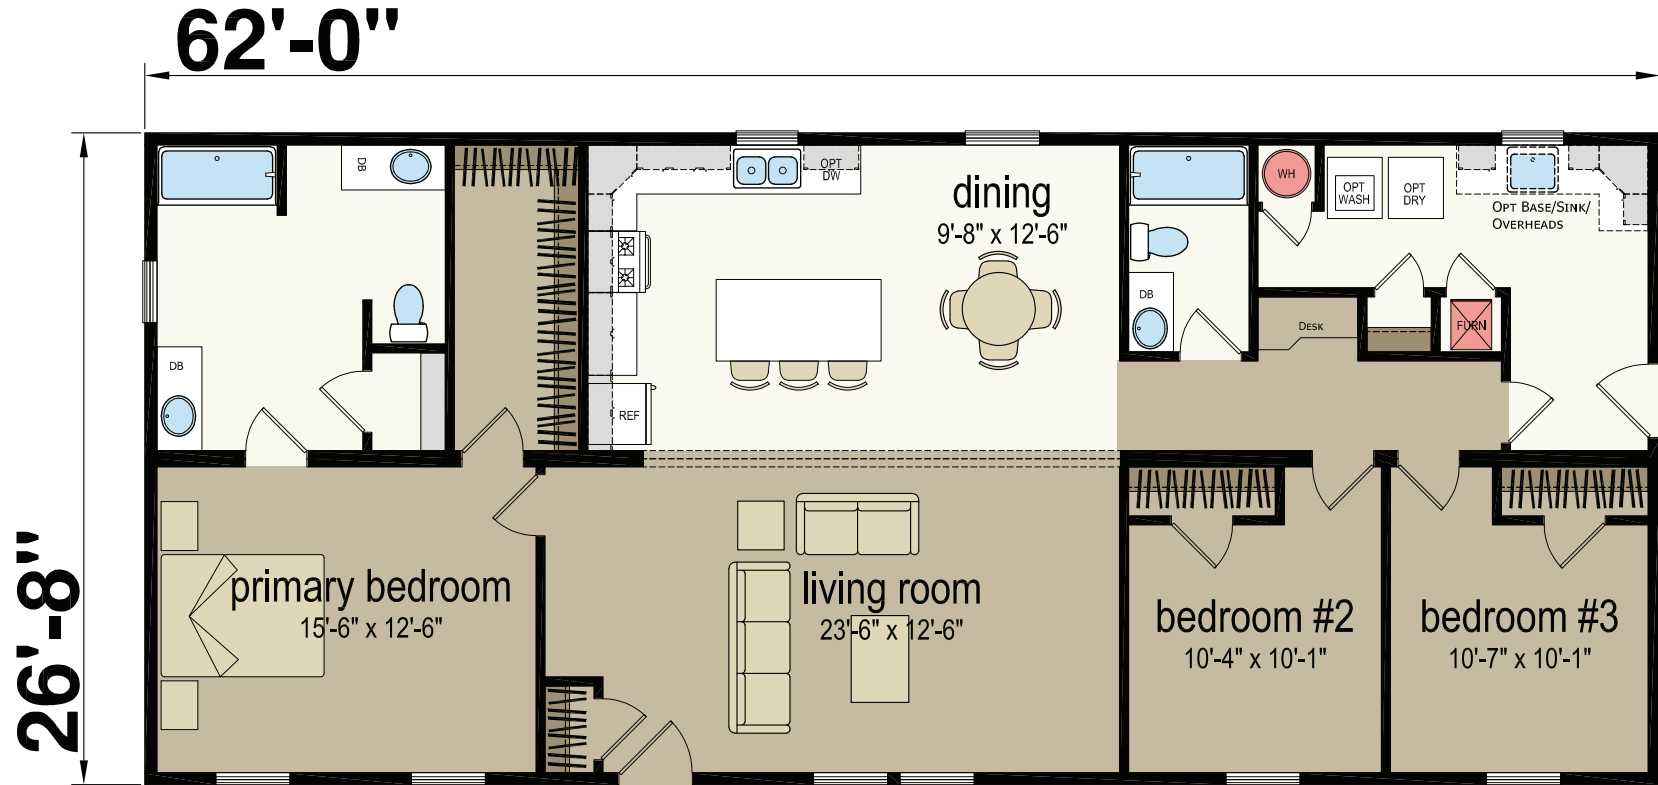

Mosby

Central Great Plains Series - Multi Section

1,653 SQ. FT. (Approximate) 3 Bedroom, 2 Bath

CHAMPION[®]
RETAIL CENTER

Last Updated: 5-30-23

CHAMPION RETAIL CENTER
 3200 Enterprise Ave.
 York, NE 68467

ExpoMobileHomes.com | 1-800-504-3219