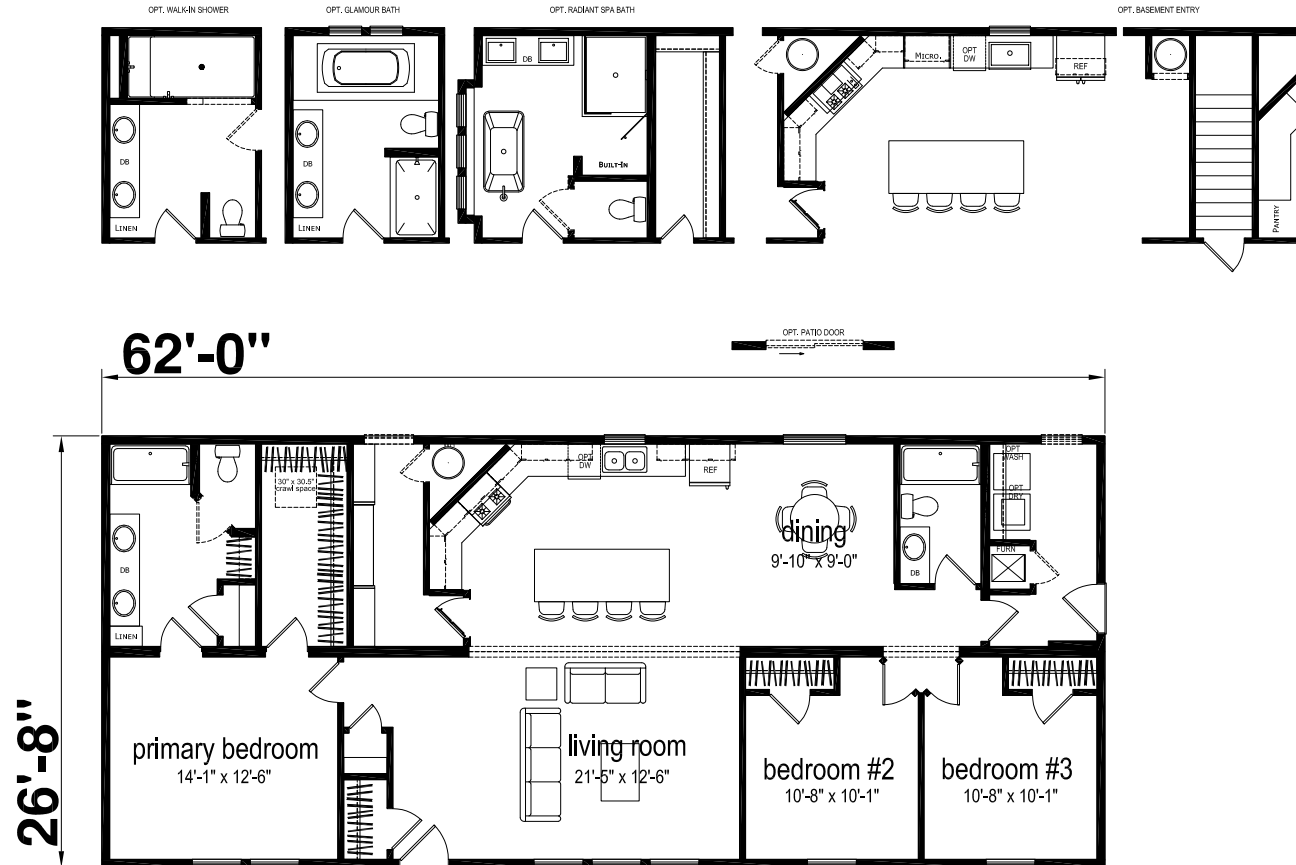

Olanta

Central Great Plains Hidden Valley Series

1,798 SQ. FT. (Approximate) 3 Bedroom, 2 Bath

CHAMPION
RETAIL CENTER

Last Updated: 5-30-23

CHAMPION HOMES CENTER
3200 Enterprise Ave.
York, NE 68467

ExpoMobileHomes.com | 1-800-504-3219