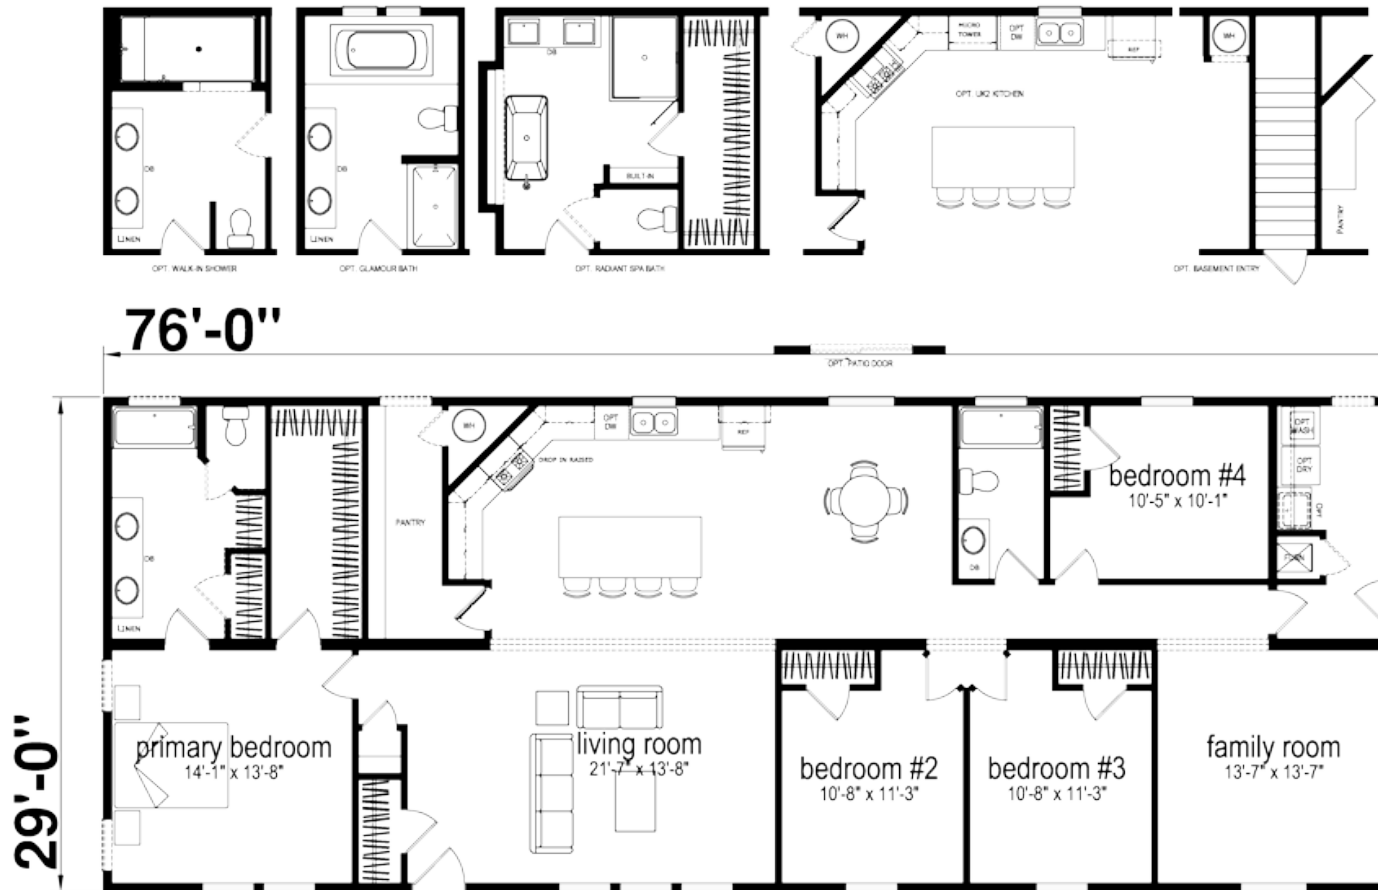

Panaca

Central Great Plains Hidden Valley Series

2,204 SQ. FT. (Approximate) 4 Bedroom, 2 Bath

CHAMPION®
RETAIL CENTER

Last Updated: 5-30-23

CHAMPION HOMES CENTER
3200 Enterprise Ave.
York, NE 68467

ExpoMobileHomes.com | 1-800-504-3219