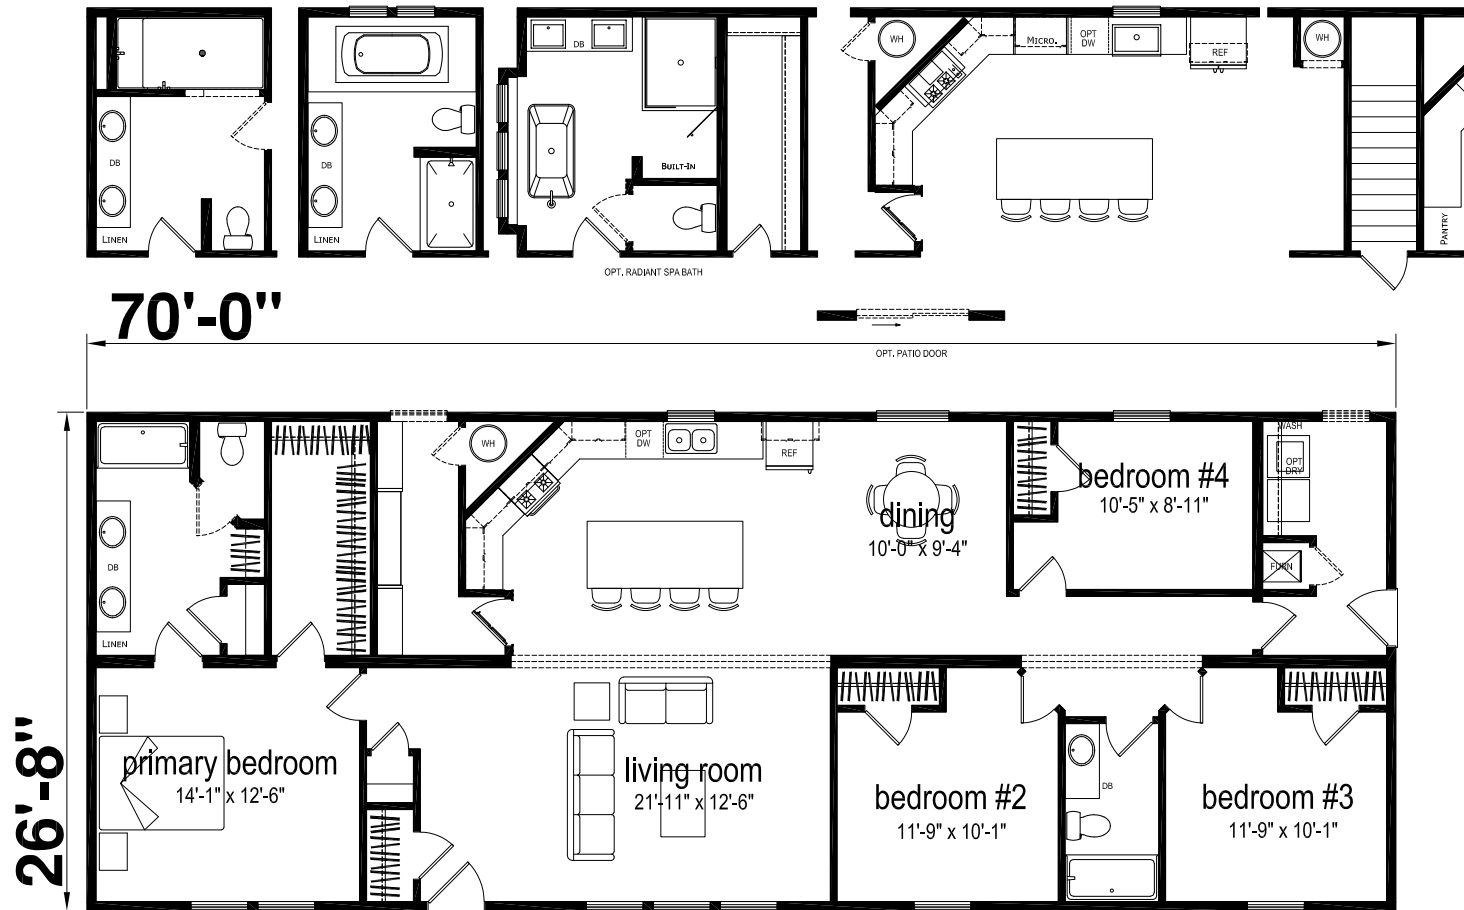

# Sherrell

Central Great Plains Hidden Valley Series

2,030 SQ. FT. (Approximate) 4 Bedroom, 2 Bath

**CHAMPION**  
RETAIL CENTER

Last Updated: 5-30-23

**CHAMPION HOMES CENTER**  
3200 Enterprise Ave.  
York, NE 68467