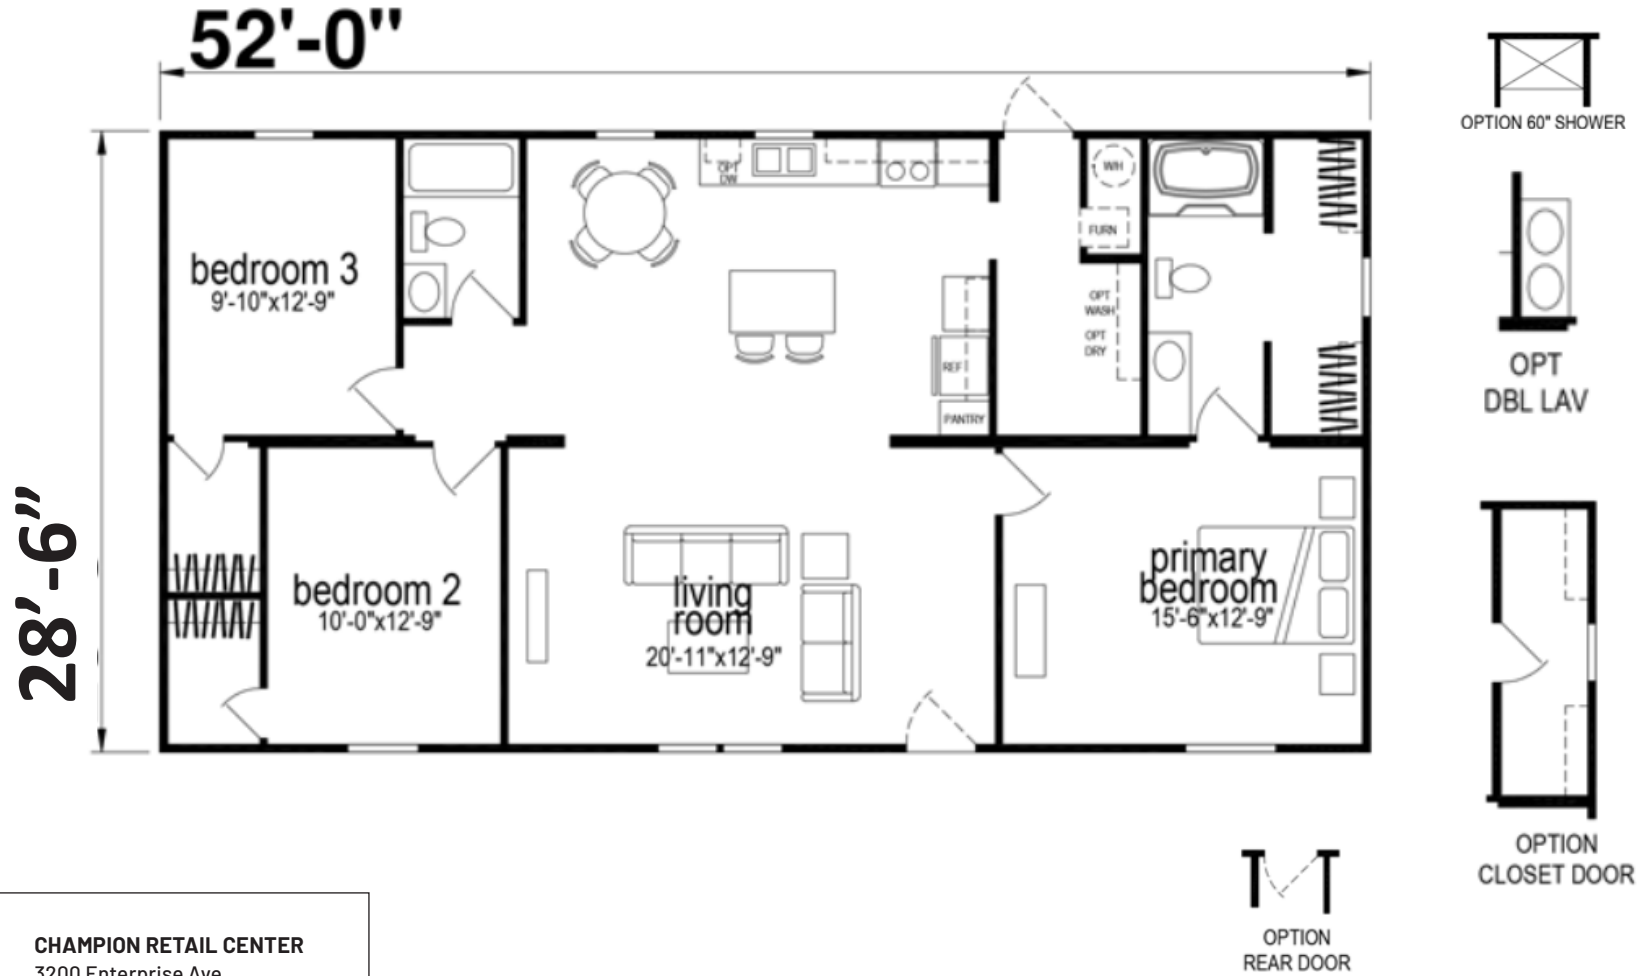

Snowfall

Winter Celebration Series

1,001 SQ. FT. (Approximate) 3 Bedroom, 2 Bath

Last Updated: 11-13-24

CHAMPION RETAIL CENTER
3200 Enterprise Ave.
York, NE 68467

ExpoMobileHomes.com | 1-800-504-3219

IMPORTANT: Champion Homes reserves the right to modify, cancel or substitute products or features of this event at any time without prior notice or obligation. Pictures and other promotional materials are representative and may depict or contain floor plans, square footages, elevations, options, upgrades, extra design features, decorations, floor coverings, specialty light fixtures, custom paint and wall coverings, window treatments, landscaping, sound and alarm systems, furnishings, appliances, and other designer/decorator features and amenities that are not included as part of the home and/or may not be available at all locations. Home, pricing and community information is subject to change, and homes to prior sale, at any time without notice or obligation. ©2023 Champion Homes. All rights reserved.