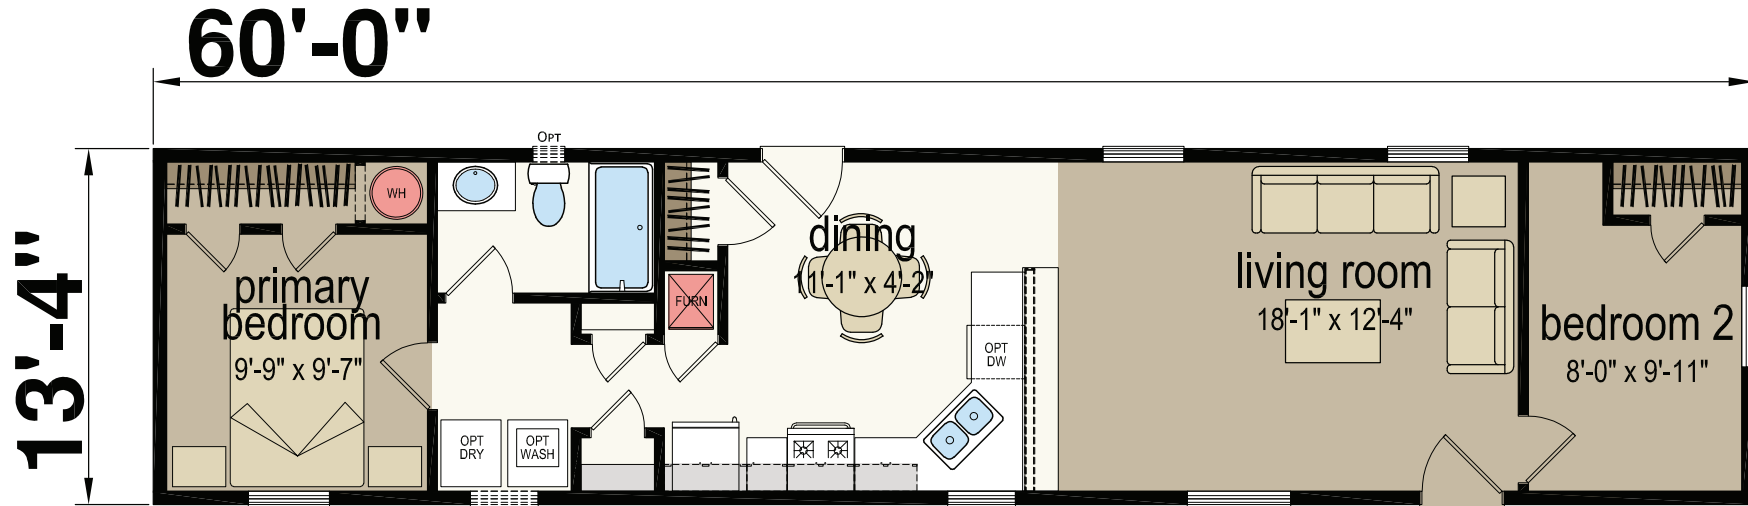

Sterlington

Central Great Plains Series - Single Section

800 SQ. FT. (Approximate) 2 Bedroom, 1 Bath

CHAMPION[®]
RETAIL CENTER

Last Updated: 5-30-23

CHAMPION RETAIL CENTER
3200 Enterprise Ave.
York, NE 68467