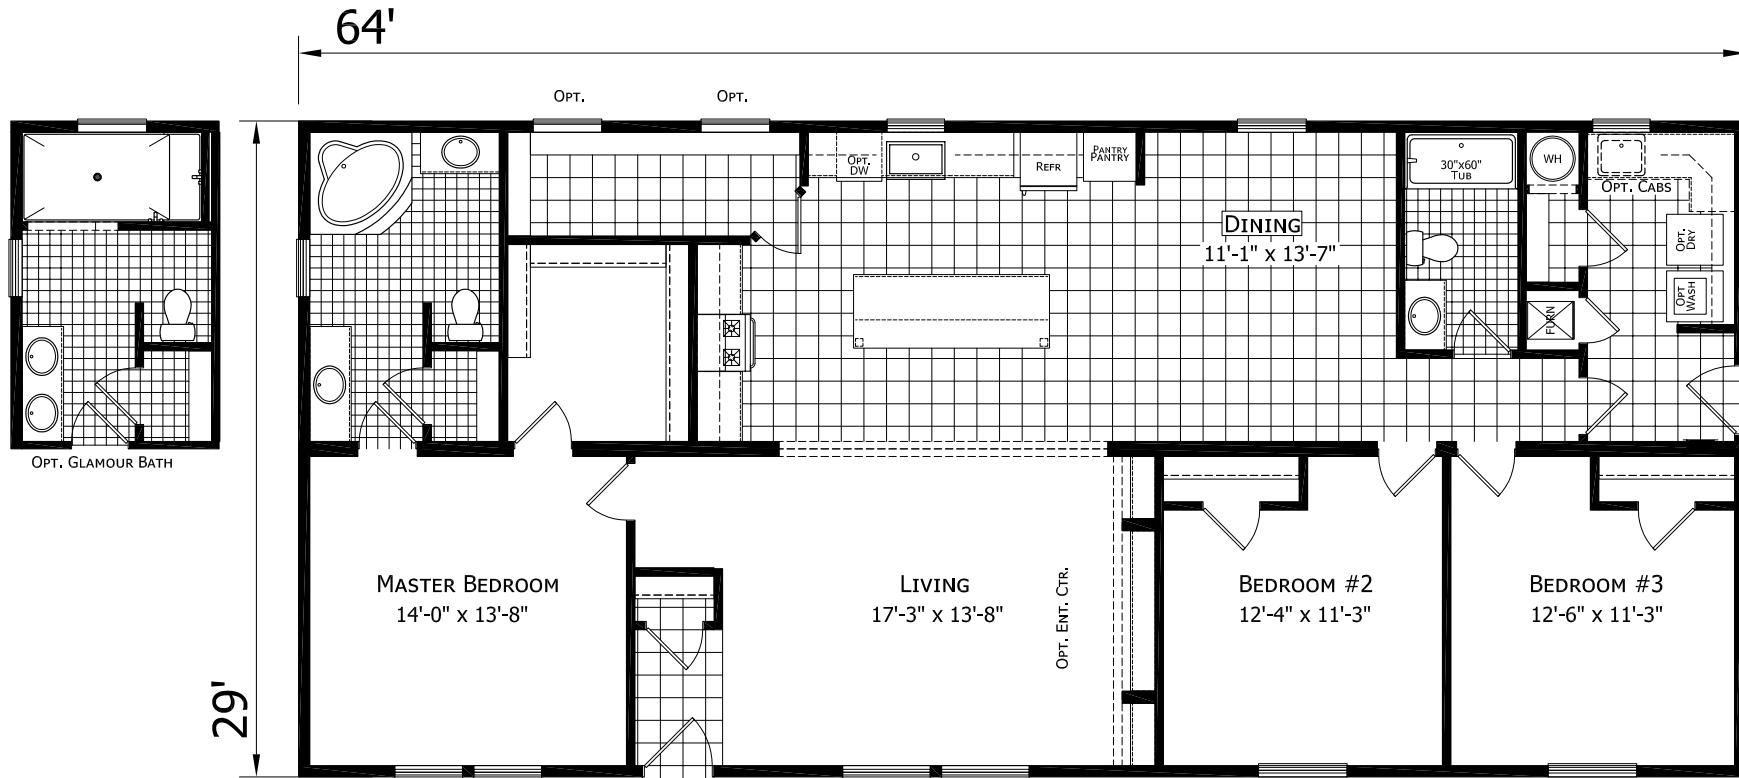

Stockham

Platte Series - Multi Section

1,856 SQ. FT. (Approximate) 3 Bedroom, 2 Bath

Last Updated: 10-7-25

CHAMPION RETAIL CENTER
3200 Enterprise Ave.
York, NE 68467

ExpoMobileHomes.com | 1-800-504-3219

IMPORTANT: Champion Homes reserves the right to modify, cancel or substitute products or features of this event at any time without prior notice or obligation. Pictures and other promotional materials are representative and may depict or contain floor plans, square footages, elevations, options, upgrades, extra design features, decorations, floor coverings, specialty light fixtures, custom paint and wall coverings, window treatments, landscaping, sound and alarm systems, furnishings, appliances, and other designer/decorator features and amenities that are not included as part of the home and/or may not be available at all locations. Home, pricing and community information is subject to change, and homes to prior sale, at any time without notice or obligation. ©2023 Champion Homes. All rights reserved.