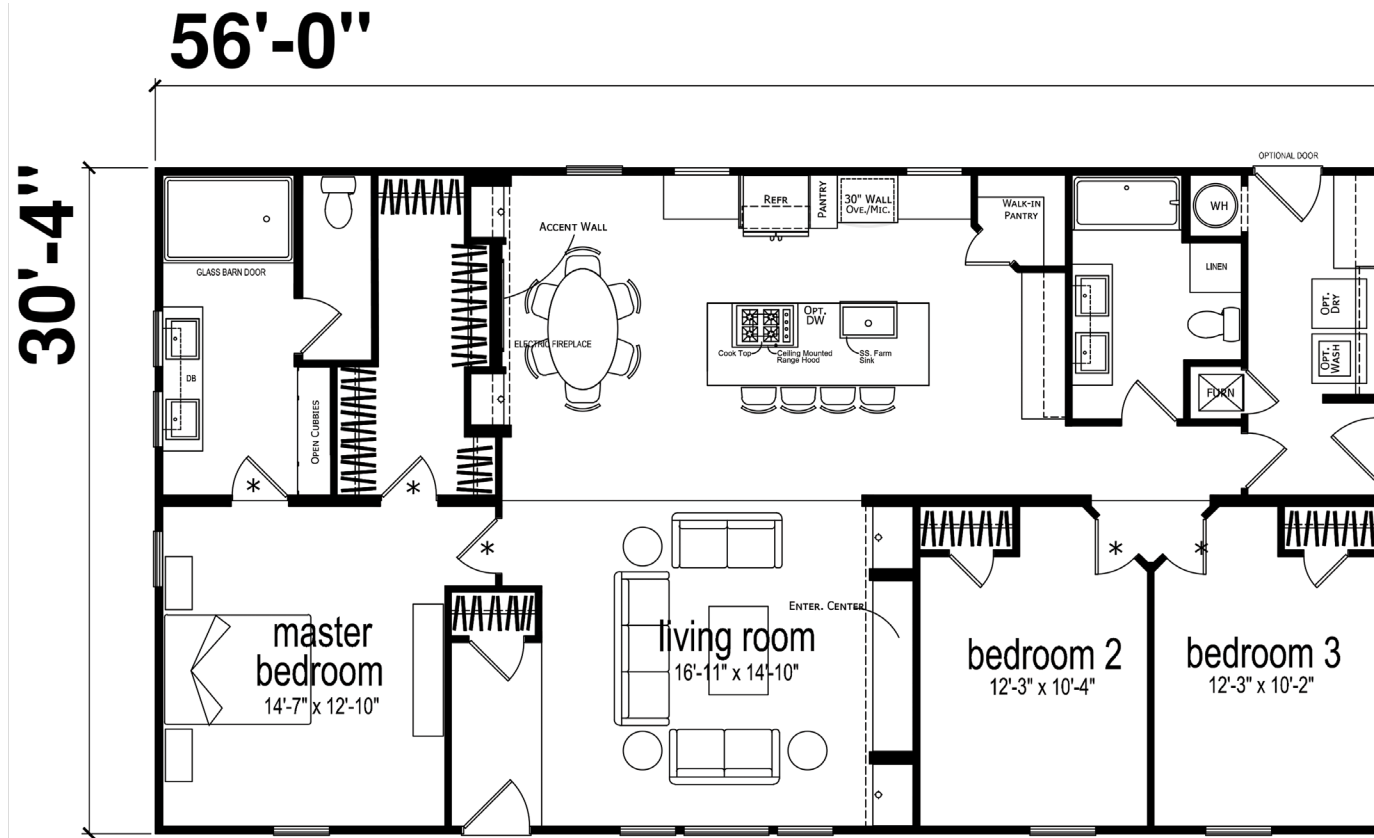

Stovall

Odyssey XL Series

1,699 SQ. FT. (Approximate) 3 Bedroom, 2 Bath

Last Updated: 8-7-24

CHAMPION RETAIL CENTER
3200 Enterprise Ave.
York, NE 68467

ExpoMobileHomes.com | 1-800-504-3219

IMPORTANT: Champion Homes reserves the right to modify, cancel or substitute products or features of this event at any time without prior notice or obligation. Pictures and other promotional materials are representative and may depict or contain floor plans, square footages, elevations, options, upgrades, extra design features, decorations, floor coverings, specialty light fixtures, custom paint and wall coverings, window treatments, landscaping, sound and alarm systems, furnishings, appliances, and other designer/decorator features and amenities that are not included as part of the home and/or may not be available at all locations. Home, pricing and community information is subject to change, and homes to prior sale, at any time without notice or obligation. ©2023 Champion Homes. All rights reserved.