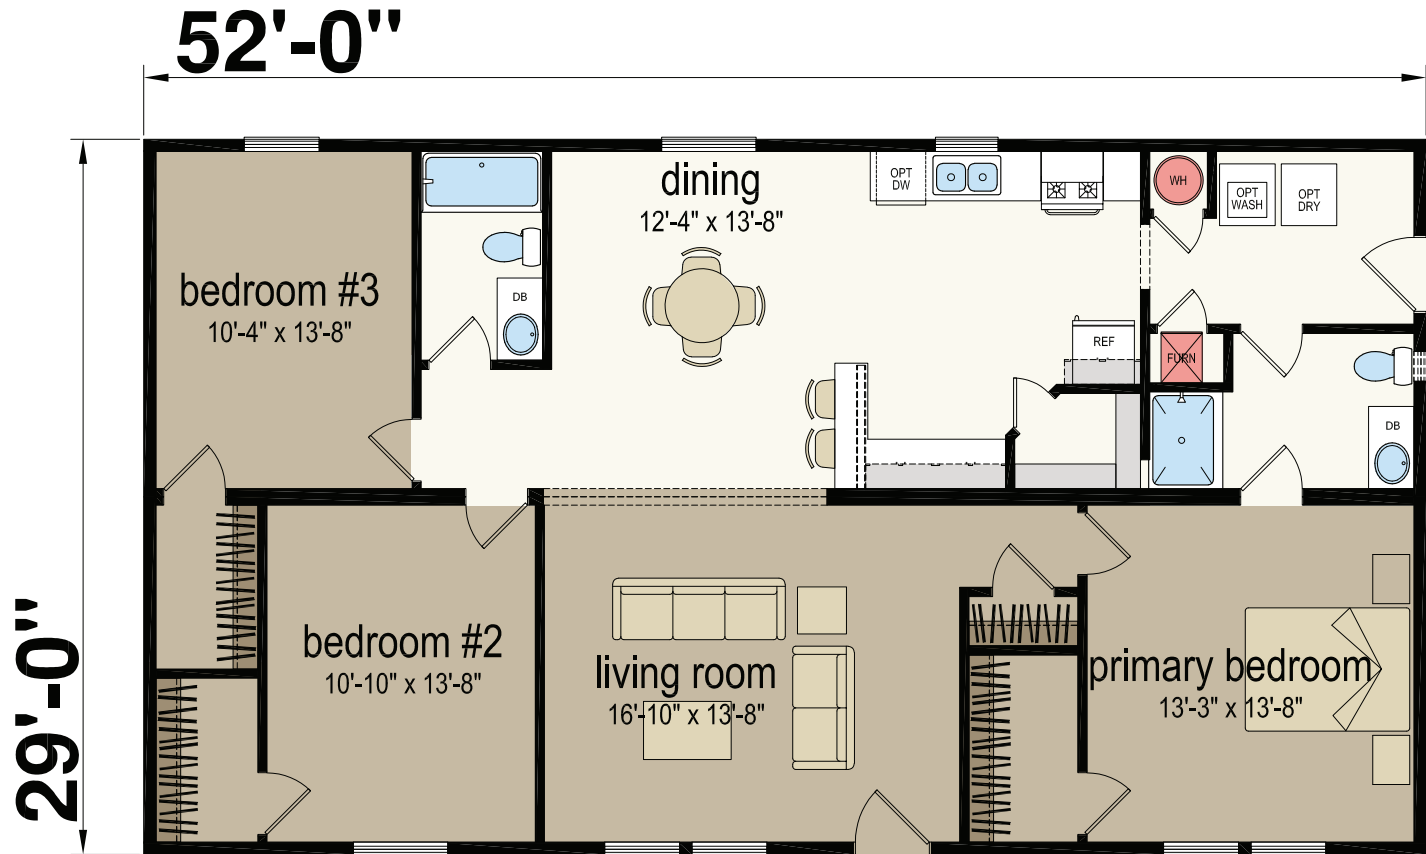

Tedford

Central Great Plains Series - Multi Section

1,508 SQ. FT. (Approximate) 3 Bedroom, 2 Bath

CHAMPION®
RETAIL CENTER

Last Updated: 5-30-23

CHAMPION RETAIL CENTER
3200 Enterprise Ave.
York, NE 68467

ExpoMobileHomes.com | 1-800-504-3219