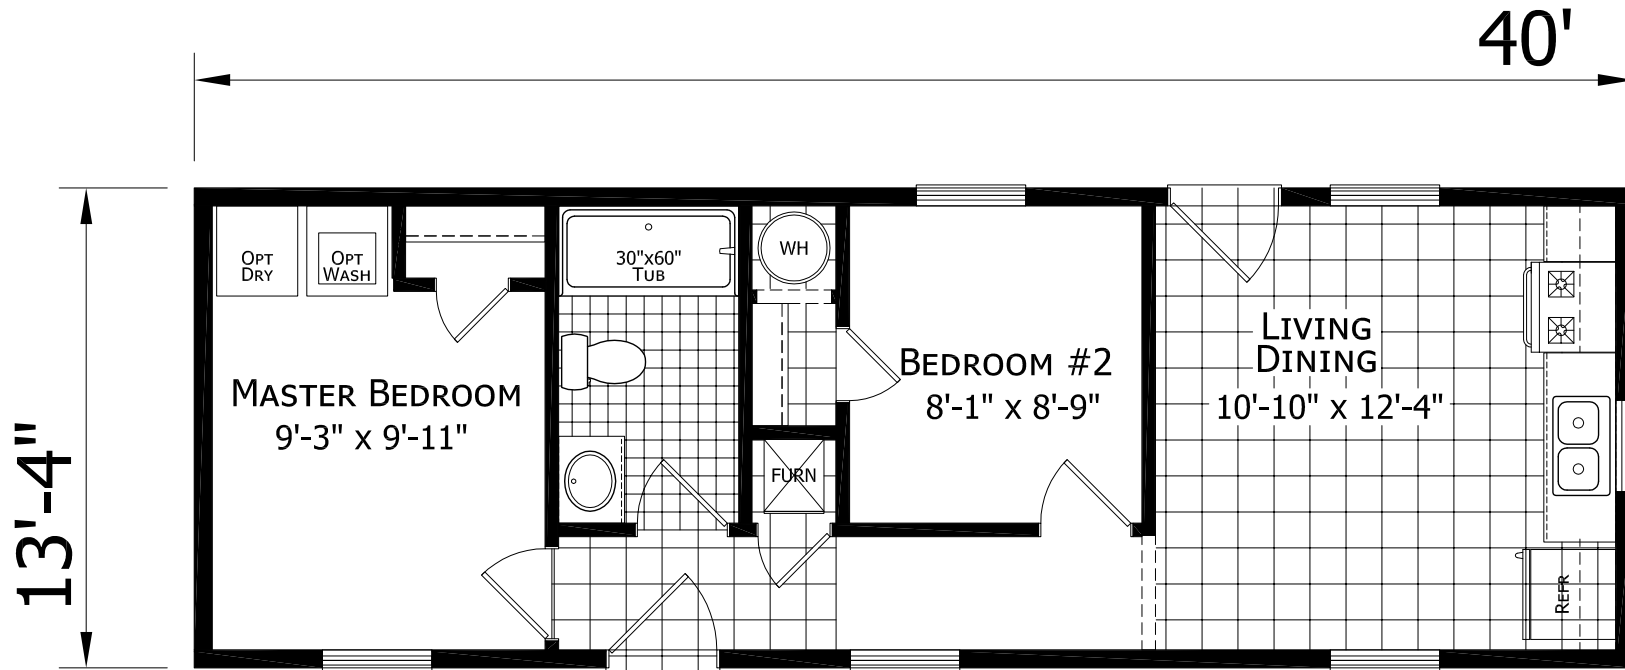

Thrifty 2

Central Great Plains Series - Single Section

533 SQ. FT. (Approximate) 2 Bedroom, 1 Bath

CHAMPION[®]
RETAIL CENTER

Last Updated: 7-26-23

CHAMPION RETAIL CENTER
3200 Enterprise Ave.
York, NE 68467