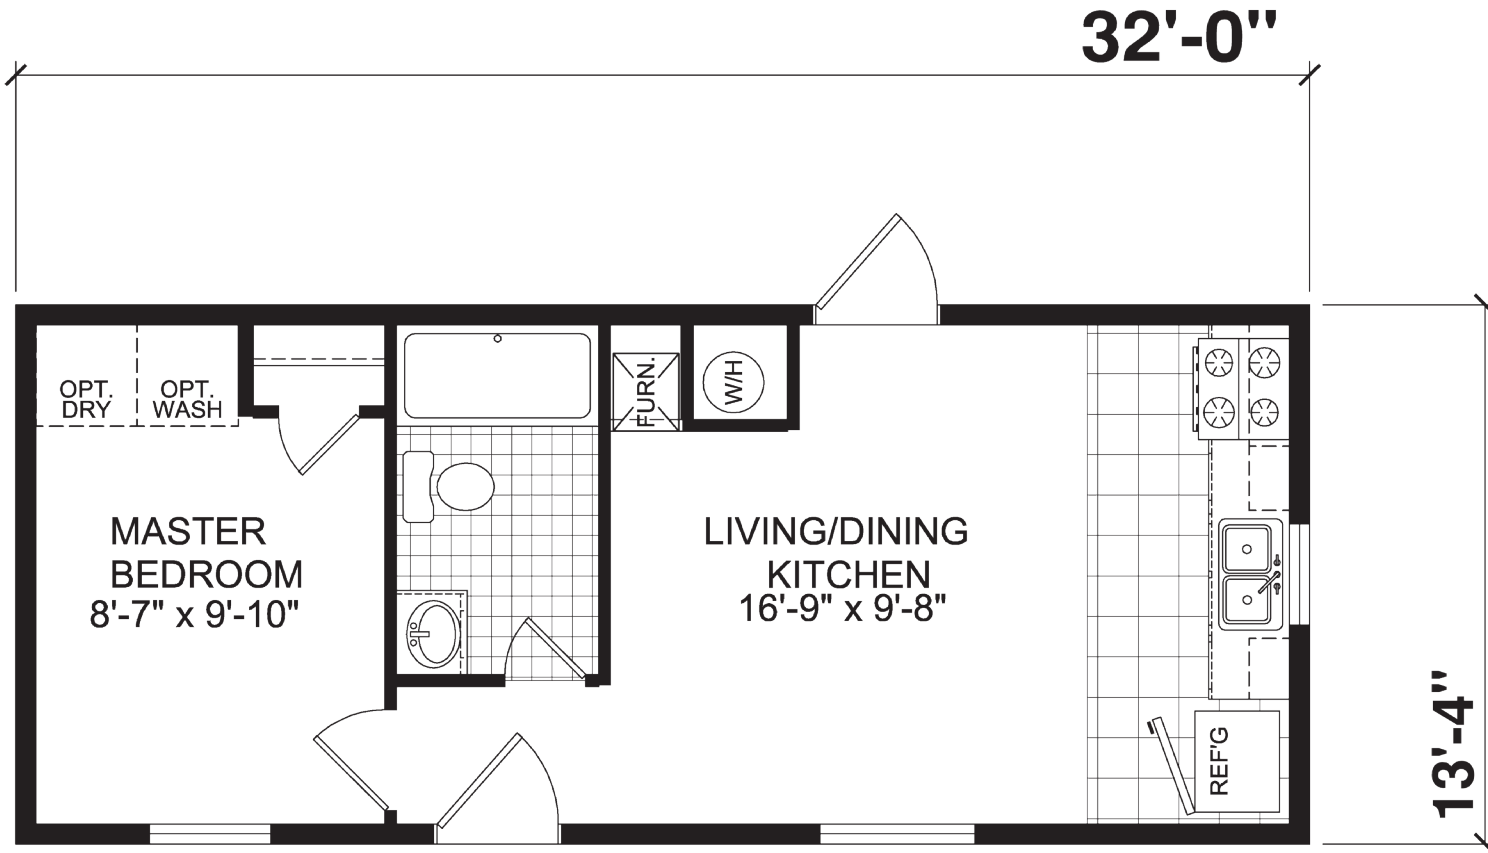

# Thrifty

Central Great Plains Series - Single Section

427 SQ. FT. (Approximate) 1 Bedroom, 1 Bath

CHAMPION<sup>®</sup>  
RETAIL CENTER

Last Updated: 7-26-23

CHAMPION RETAIL CENTER  
3200 Enterprise Ave.  
York, NE 68467