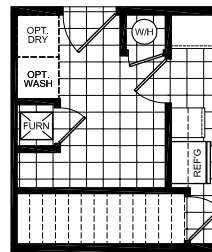

# West Point

Lifestyle Series

Multi-Section  
3 Bedroom, 2 Bath  
Approx. 1,798 Sq. Ft.

Last Updated: 2-22-17

For Detailed Directions See Map On Our Website

OPT  
BASEMENT  
ENTRY

3200 Enterprise Ave.  
York, NE 68467