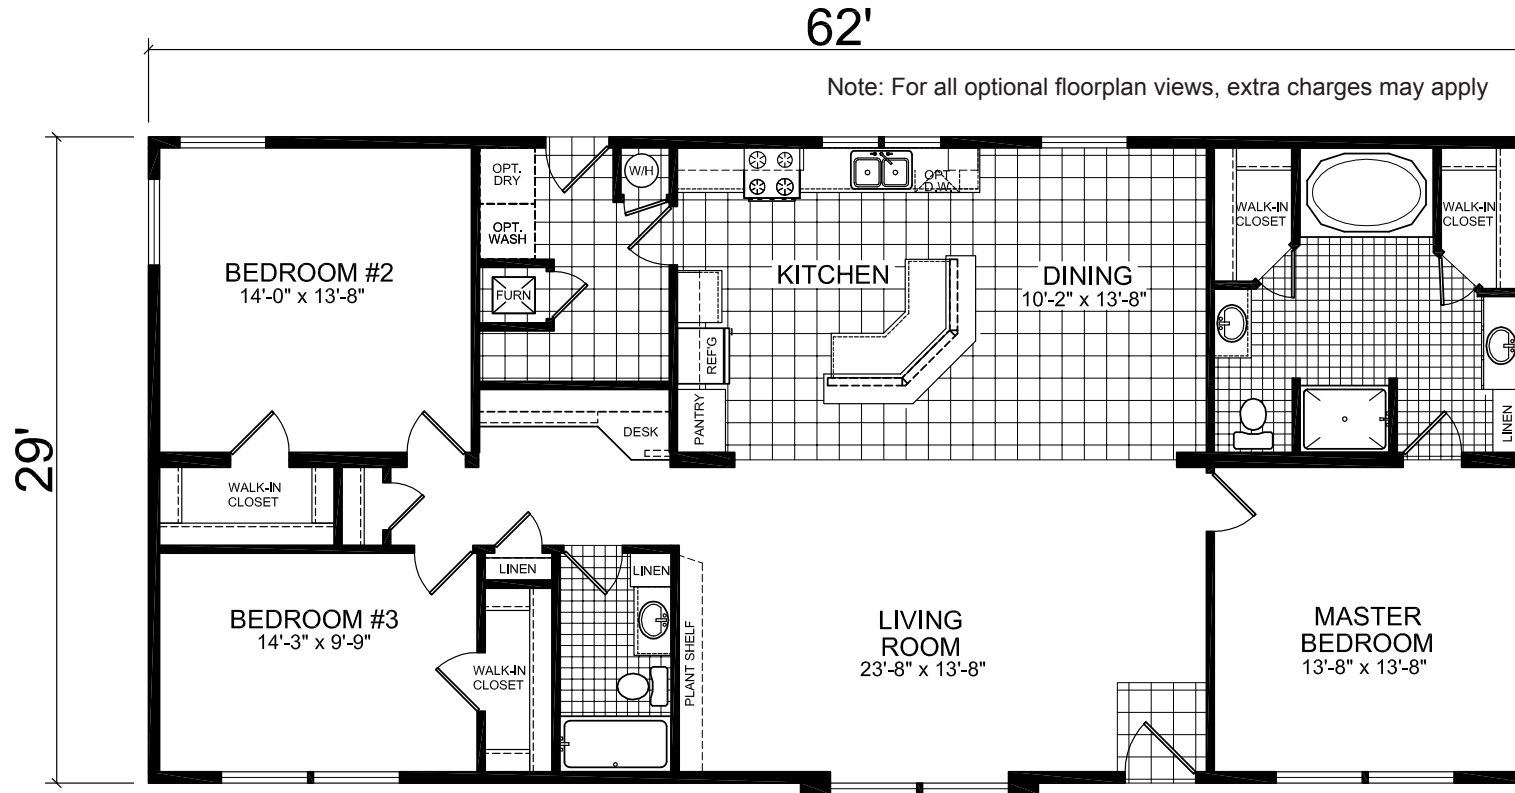

# West Point

Lifestyle Series

Multi-Section  
3 Bedroom, 2 Bath  
Approx. 1,798 Sq. Ft.

Last Updated: 2-22-17

For Detailed Directions See Map On Our Website

OPT  
BASEMENT  
ENTRY

3200 Enterprise Ave.  
York, NE 68467