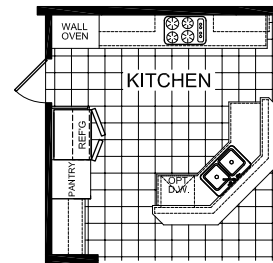

# West Point

Lifestyle Series

Multi-Section  
3 Bedroom, 2 Bath  
Approx. 1,798 Sq. Ft.

Last Updated: 2-22-17

For Detailed Directions See Map On Our Website

OPT  
BASEMENT  
ENTRY

3200 Enterprise Ave.  
York, NE 68467