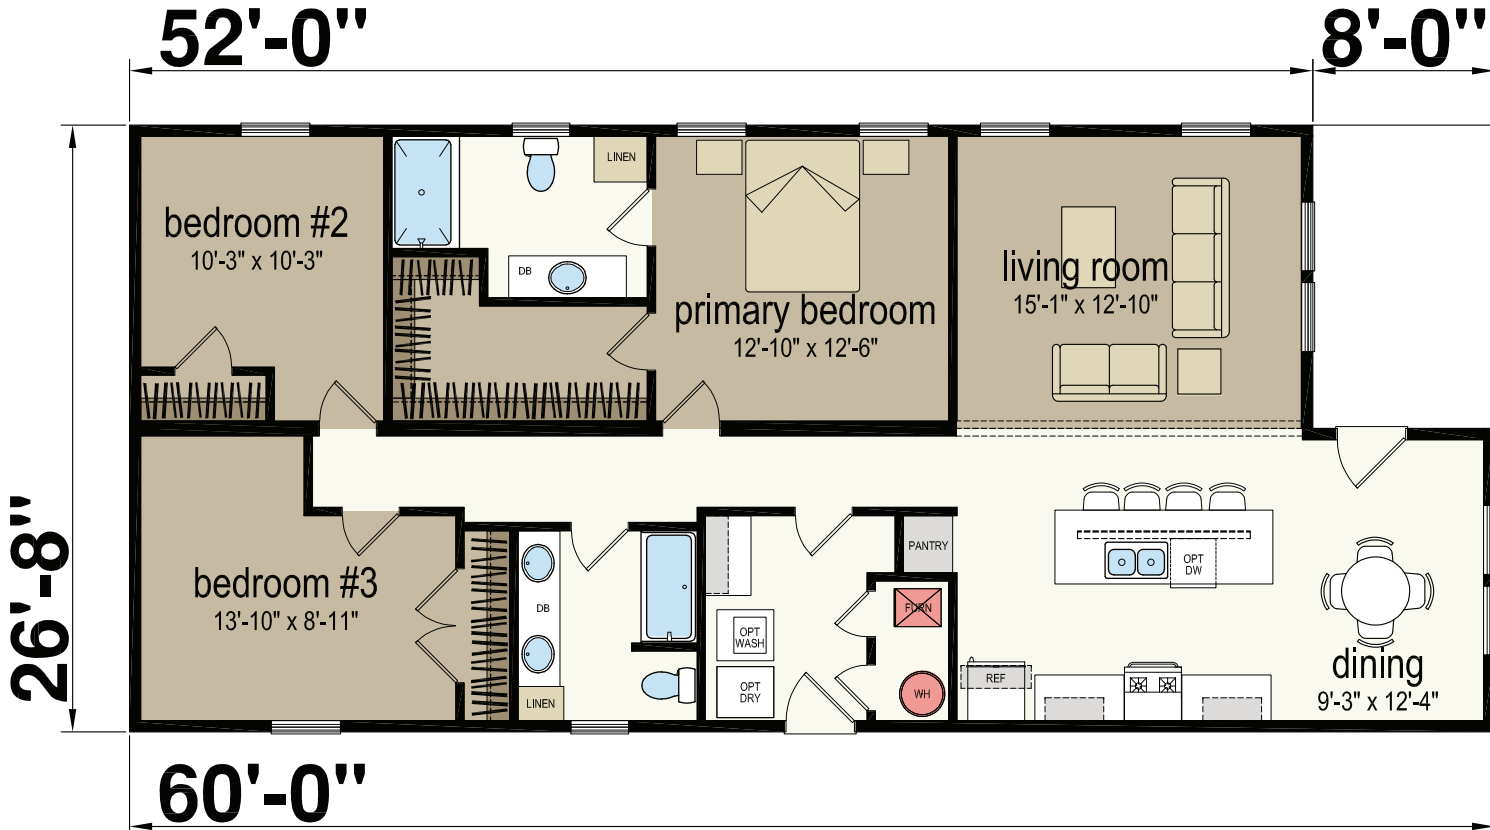

# Willingham

Champion Series - Multi Section Series

1,493 SQ. FT. (Approximate) 3 Bedroom, 2 Bath

CHAMPION®  
RETAIL CENTER

Last Updated: 5-30-23

CHAMPION RETAIL CENTER  
3200 Enterprise Ave.  
York, NE 68467