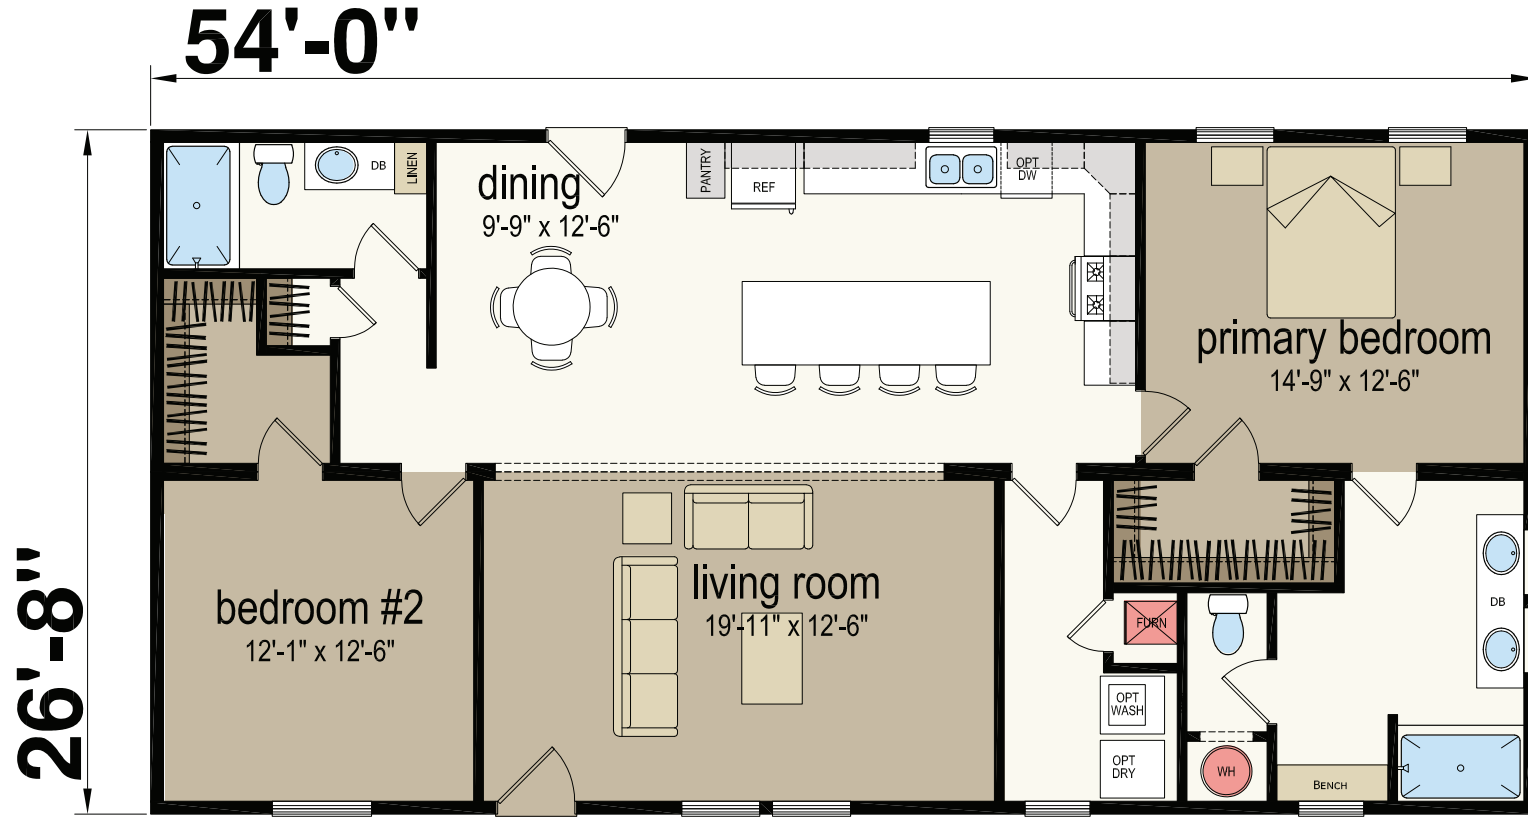

# Winside

Redman Series - Multi Section

1,440 SQ. FT. (Approximate) 2 Bedroom, 2 Bath

CHAMPION®  
RETAIL CENTER

Last Updated: 5-30-23

**CHAMPION RETAIL CENTER**  
3200 Enterprise Ave.  
York, NE 68467

**ExpoMobileHomes.com | 1-800-504-3219**