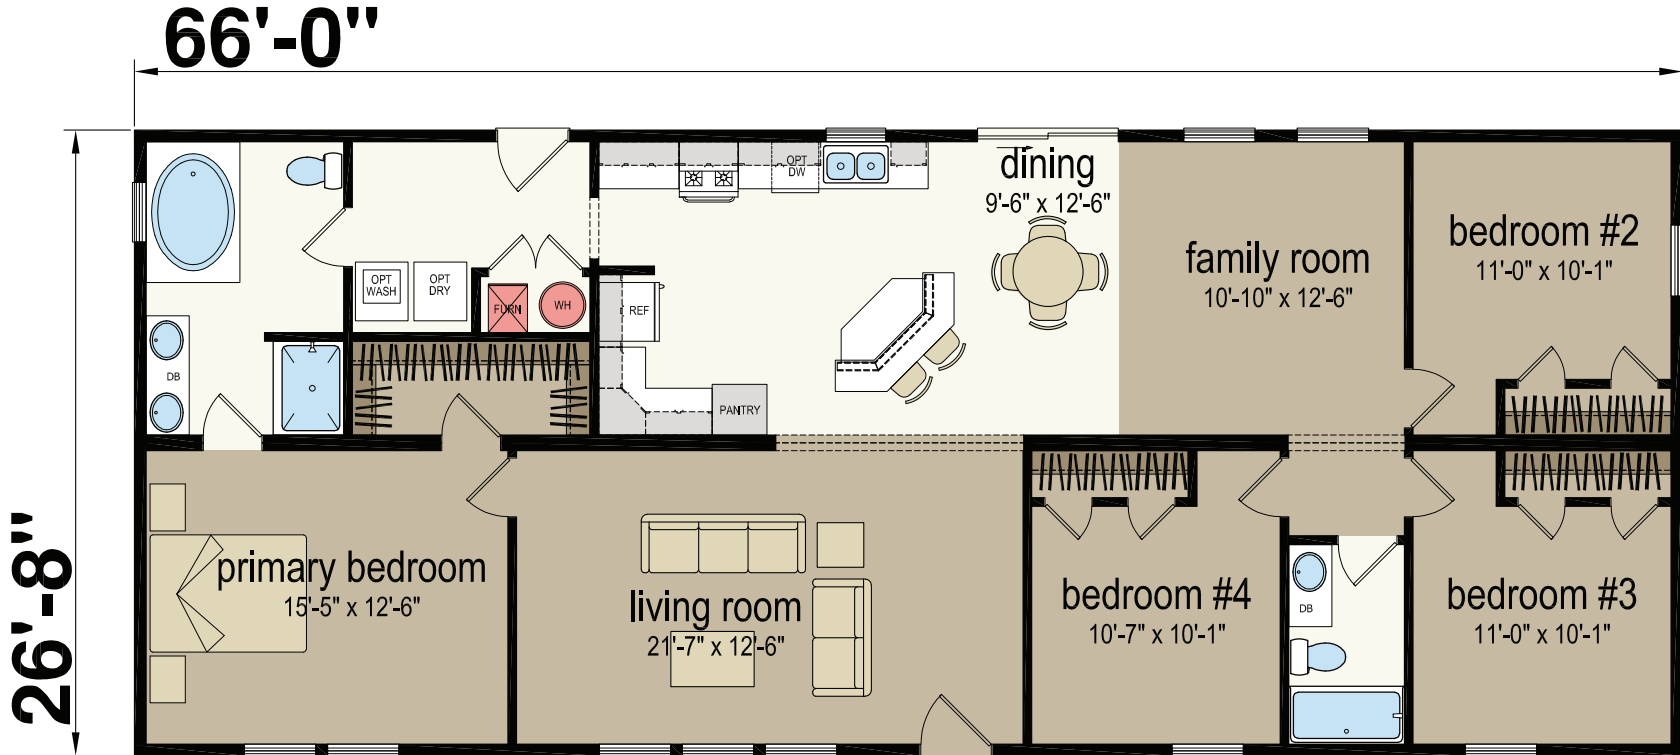

Wrays

Central Great Plains Series - Multi Section

1,760 SQ. FT. (Approximate) 4 Bedroom, 2 Bath

CHAMPION[®]
RETAIL CENTER

Last Updated: 5-30-23

CHAMPION RETAIL CENTER
3200 Enterprise Ave.
York, NE 68467

ExpoMobileHomes.com | 1-800-504-3219