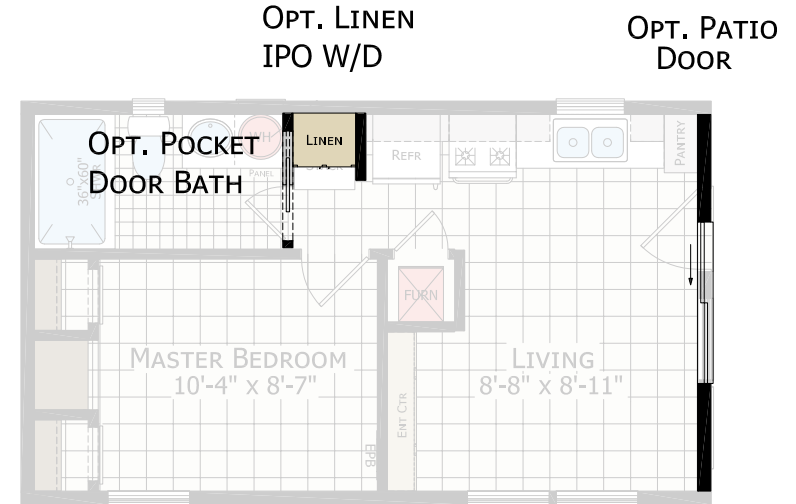

# Pioneer Cottage

Cottage Series

397 SQ. FT. (Approximate) 1 Bedroom, 1 Bath

**Park Models**  
"Factory Direct Value" **DIRECT**

Last Updated: 12-10-21

**FACTORY EXPO HOME CENTERS**  
3200 Enterprise Ave.  
York, NE 68467