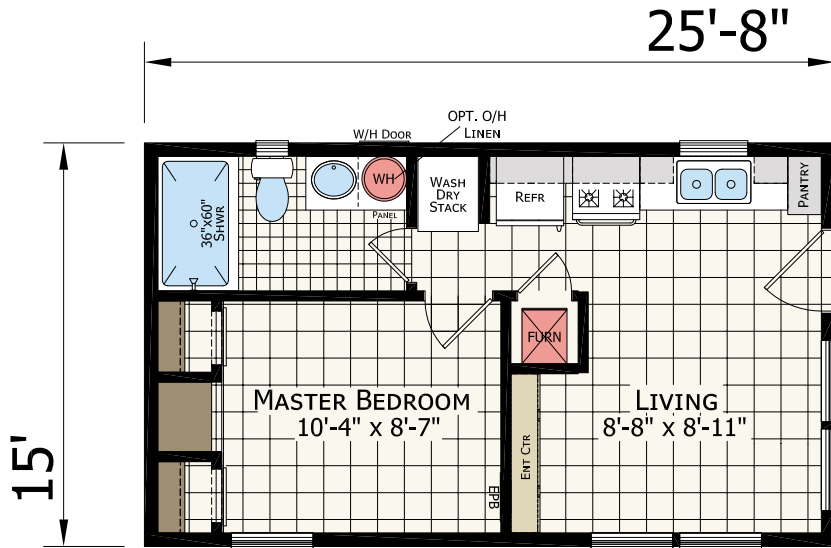

# Pioneer Cottage

Cottage Series

397 SQ. FT. (Approximate) 1 Bedroom, 1 Bath

**Park Models**  
"Factory Direct Value" **DIRECT**

Last Updated: 12-10-21

**FACTORY EXPO HOME CENTERS**  
3200 Enterprise Ave.  
York, NE 68467

ENT. CTR.

OPT. VANITY TOP LINEN

DRESSER

**YK.ParkModelsDirect.com | 1-800-410-1932**

**IMPORTANT:** Alta Cima Corp reserves the right to modify, cancel or substitute products or features of this event at any time without prior notice or obligation. Pictures and other promotional materials are representative and may depict or contain floor plans, square footages, elevations, options, upgrades, extra design features, decorations, floor coverings, specialty light fixtures, custom paint and wall coverings, window treatments, landscaping, sound and alarm systems, furnishings, appliances, and other designer/decorator features and amenities that are not included as part of the home and/or may not be available at all locations. Home, pricing and community information is subject to change, and homes to prior sale, at any time without notice or obligation. ©2020 Alta Cima Corp. All rights reserved.